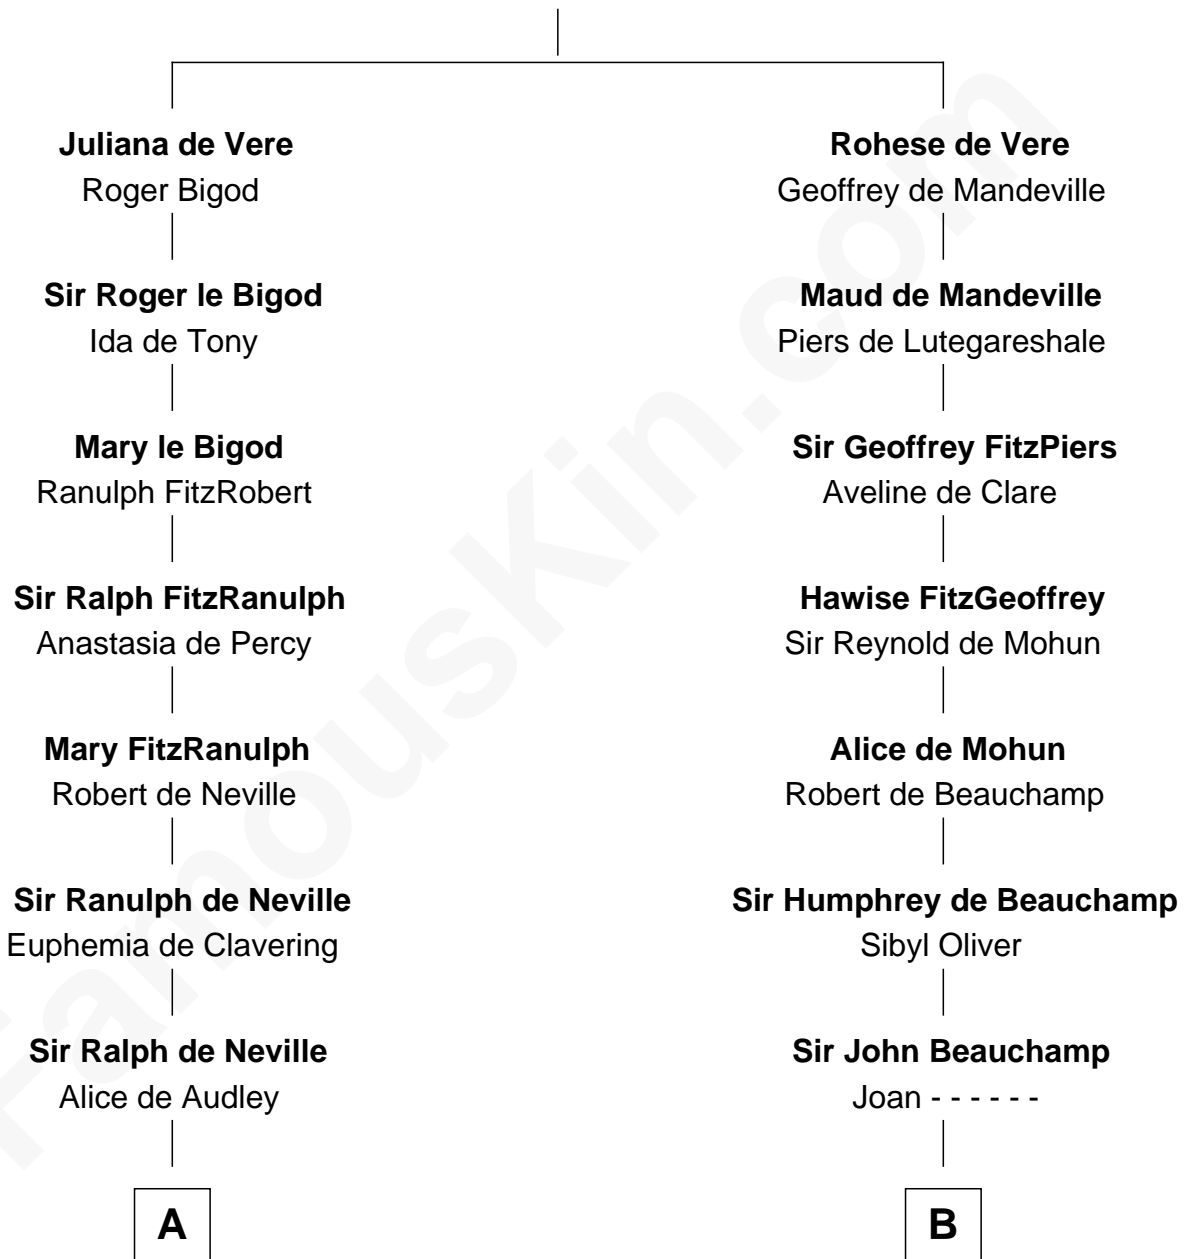

FamousKin.com Relationship Chart of

Lt. Gen. James Brudenell

Leader of the "Charge of the Light Brigade"

21st cousin of

Aaron Burr

Killed Alexander Hamilton

Aubrey de Vere

Alice Fitzrichard de Clare

C

Thomas Bruce
Elizabeth Seymour

Elizabeth Bruce
George Brudenell

Robert Brudenell
Anne Bishopp

Robert Brudenell
Penelope Anne Cooke

Lt. Gen. James Brudenell
Charge of the Light Brigade Leader

D

Richard Edwards
Elizabeth Tuttle

Timothy Edwards
Esther Stoddard

Rev. Jonathan Edwards
Sarah Pierpont

Esther Edwards
Aaron Burr

Aaron Burr
Killed Alexander Hamilton