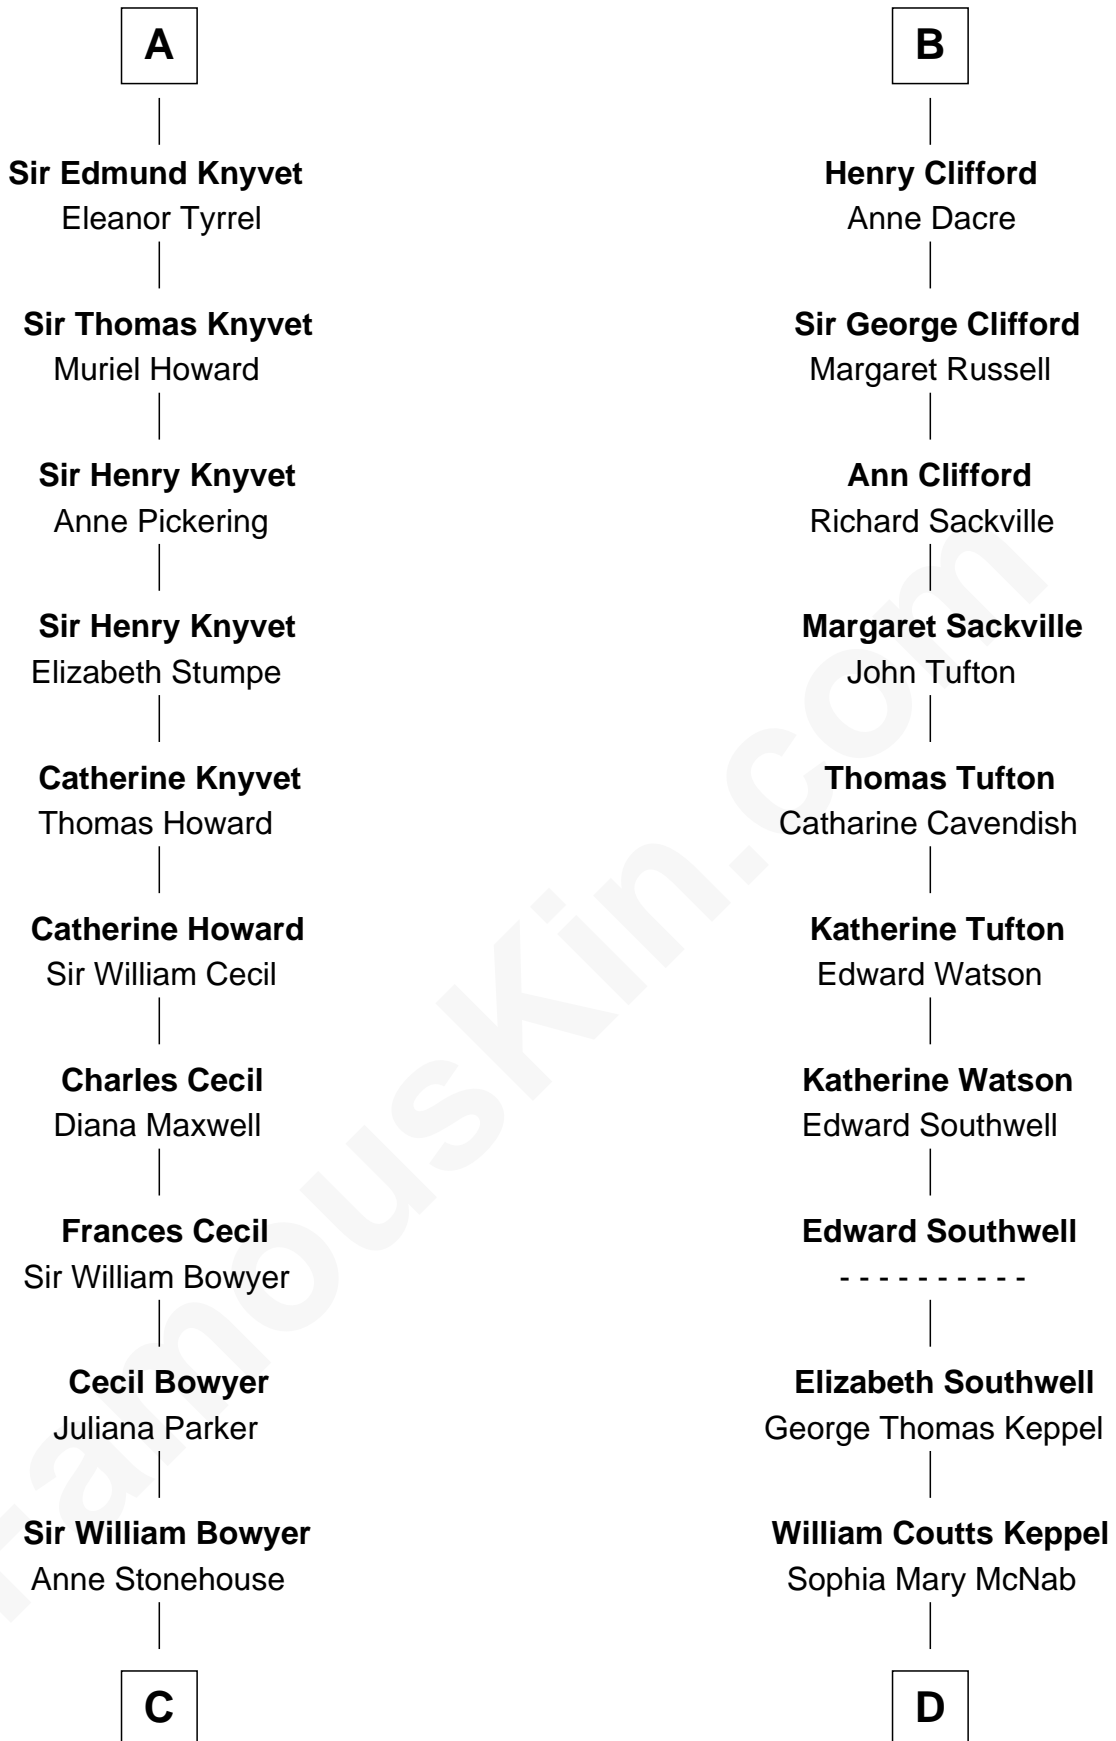

FamousKin.com

Relationship Chart of

Lt. Gen. James Brudenell

Leader of the "Charge of the Light Brigade"

19th cousin 1 time removed of

Camilla Parker Bowles

Queen Consort of the United Kingdom

Sir John Marmion

Maud de Furnival

C

Penelope Bowyer
George John Cooke

Penelope Anne Cooke
Robert Brudenell

Lt. Gen. James Brudenell
Charge of the Light Brigade Leader

D

George Keppel
Alice Frederica Edmonstone

Sonia Rosemary Keppel
Roland Calvert Cubitt