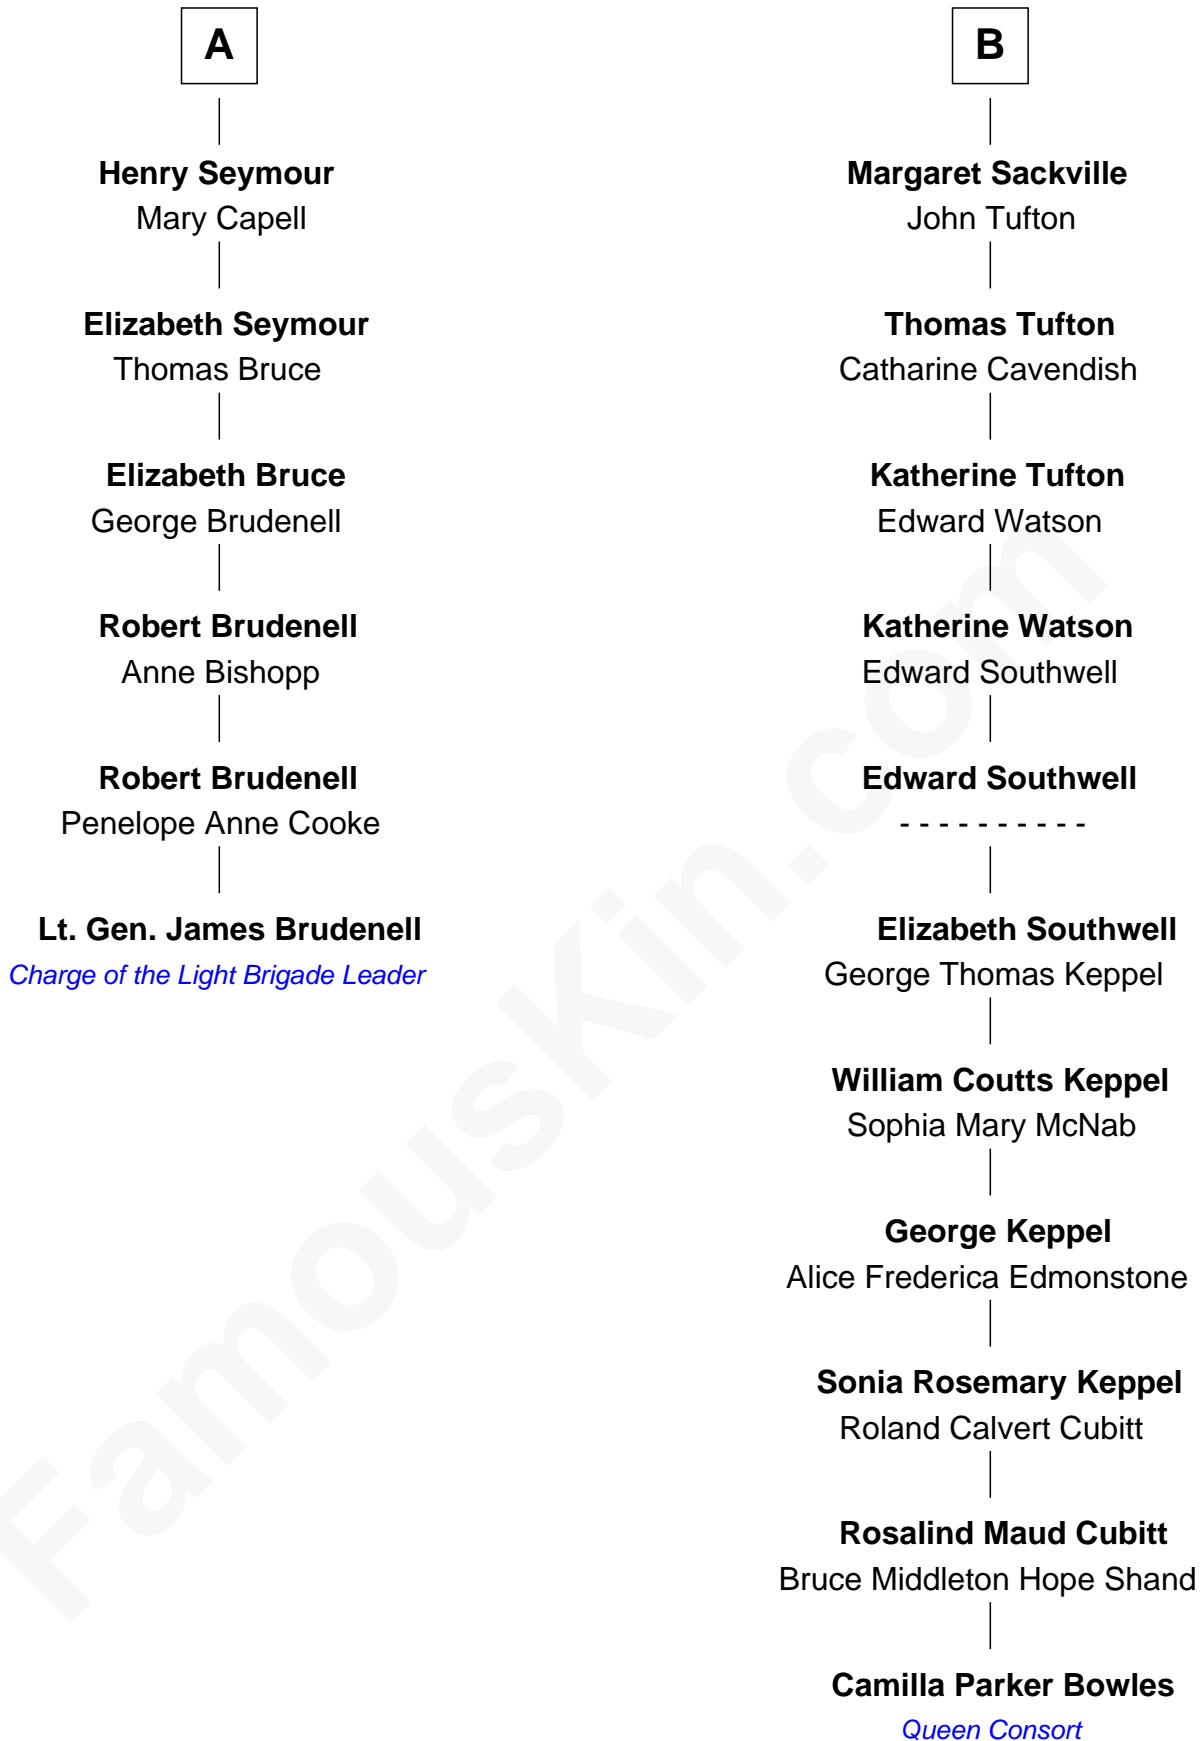

FamousKin.com

Relationship Chart of

Lt. Gen. James Brudenell

Leader of the "Charge of the Light Brigade"

12th cousin 5 times removed of

Camilla Parker Bowles

Queen Consort of the United Kingdom

Sir John Clifford

Elizabeth Percy

Camilla Parker Bowles photo by [Agência Brasil](#) [\(CC BY 3.0 BRAZIL\)](#)