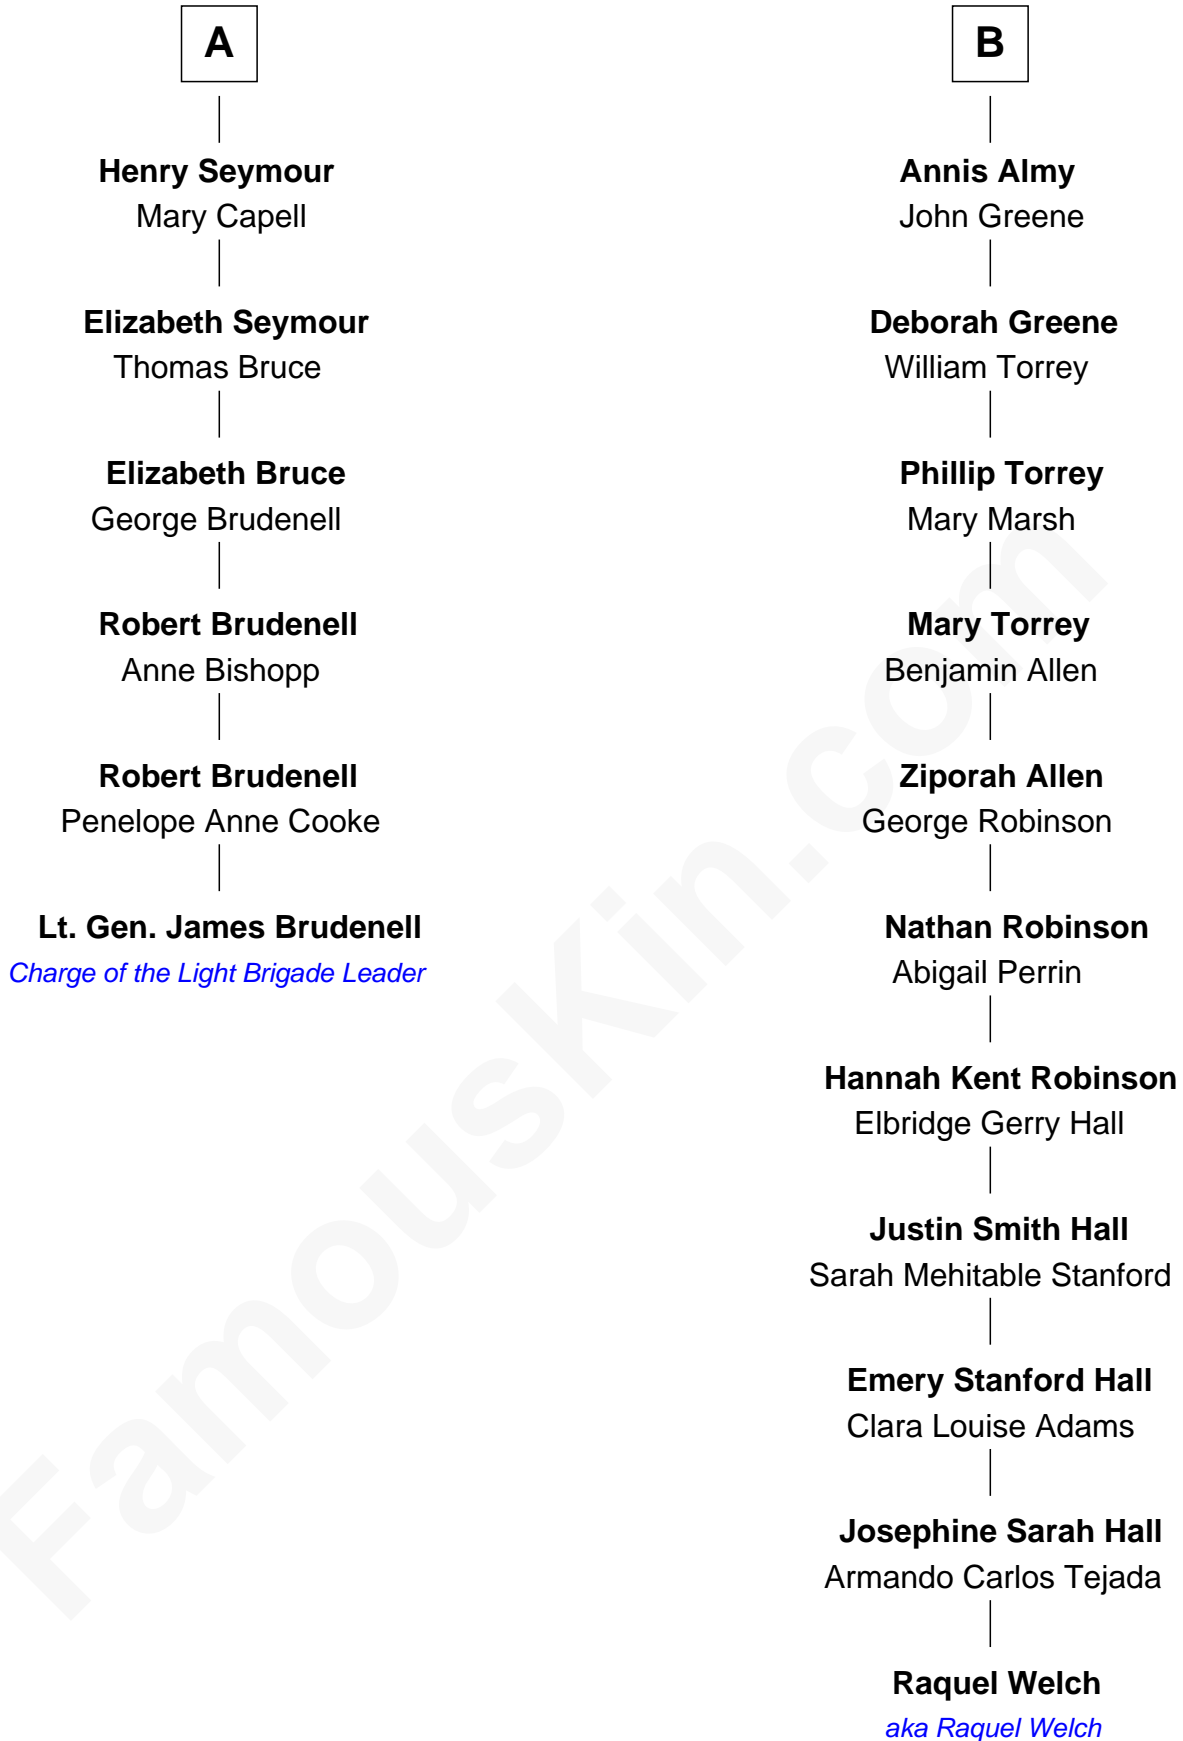

## Relationship Chart of

**Lt. Gen. James Brudenell**

*Leader of the "Charge of the Light Brigade"*

12th cousin 5 times removed of

**Raquel Welch**

*Movie Actress*

**Richard Woodville**

Joan Bedlisgate

**Sir Robert Devereux**  
Frances Walsingham

**Frances Devereux**  
Sir William Seymour

**A**

**Joan Woodville**  
William Haute

**Alice Haute**  
Sir John Fogge

**Margaret Fogge**  
Sir Humphrey Stafford

**Sir Humphrey Stafford**  
Margaret Tame

**Ellen Stafford**  
Thomas Barlow

**Stafford Barlow**  
-----

**Audrey Barlow**  
William Almy

**B**

Raquel Welch photo by [Alan Light](#) (CC BY 2.0)