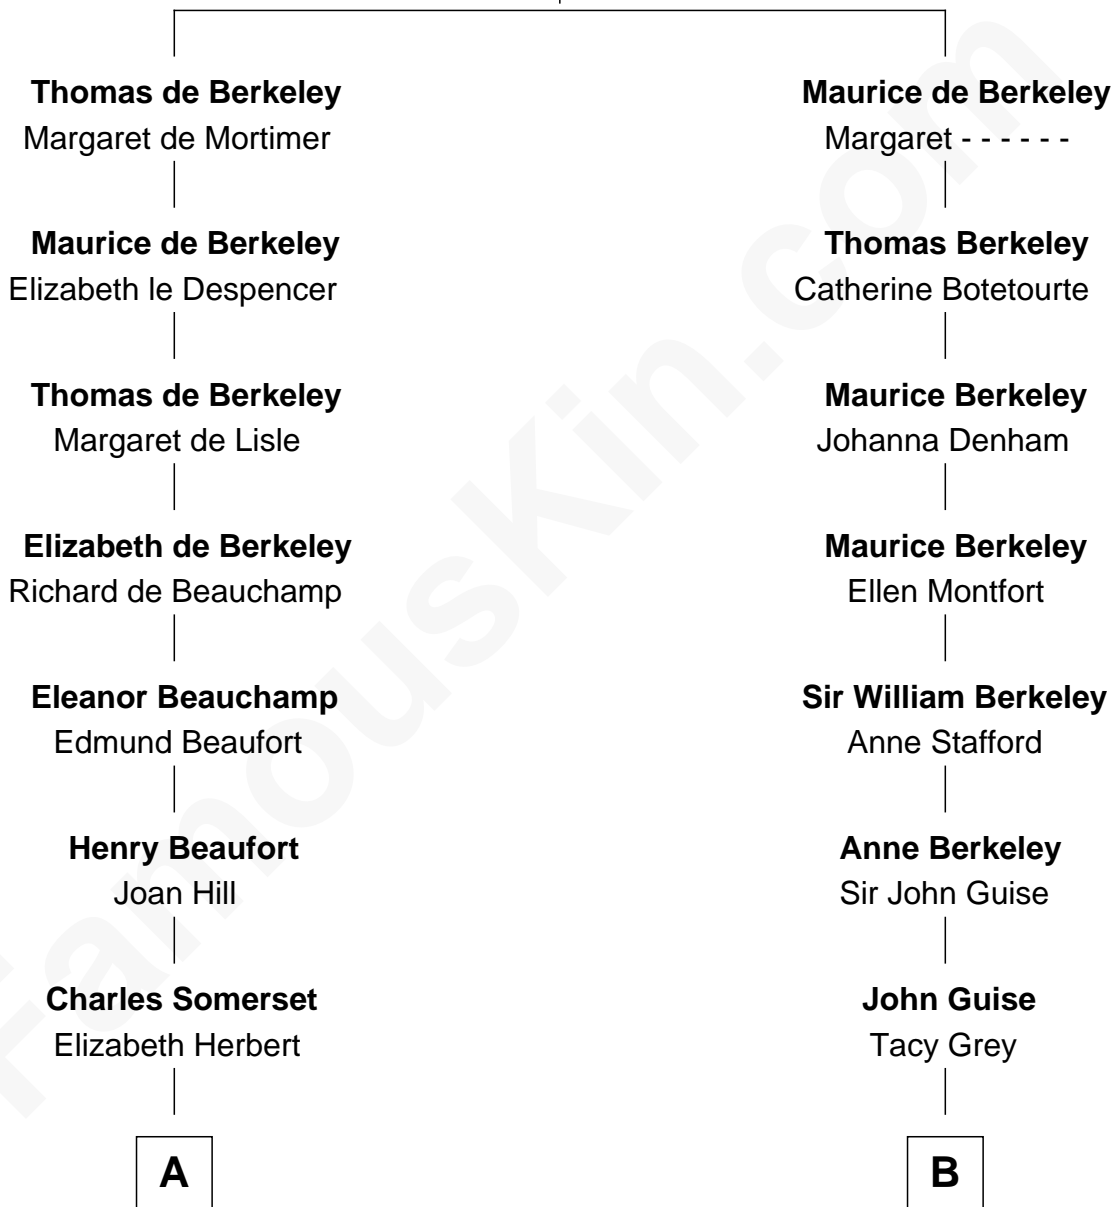

FamousKin.com

Relationship Chart of

Lt. Gen. James Brudenell
Leader of the "Charge of the Light Brigade"

17th cousin 3 times removed of

Raquel Welch
Movie Actress

Sir Maurice de Berkeley
 Eve la Zouche

C

Justin Smith Hall
Sarah Mehitable Stanford

Emery Stanford Hall
Clara Louise Adams

Josephine Sarah Hall
Armando Carlos Tejada

Raquel Welch
aka Raquel Welch