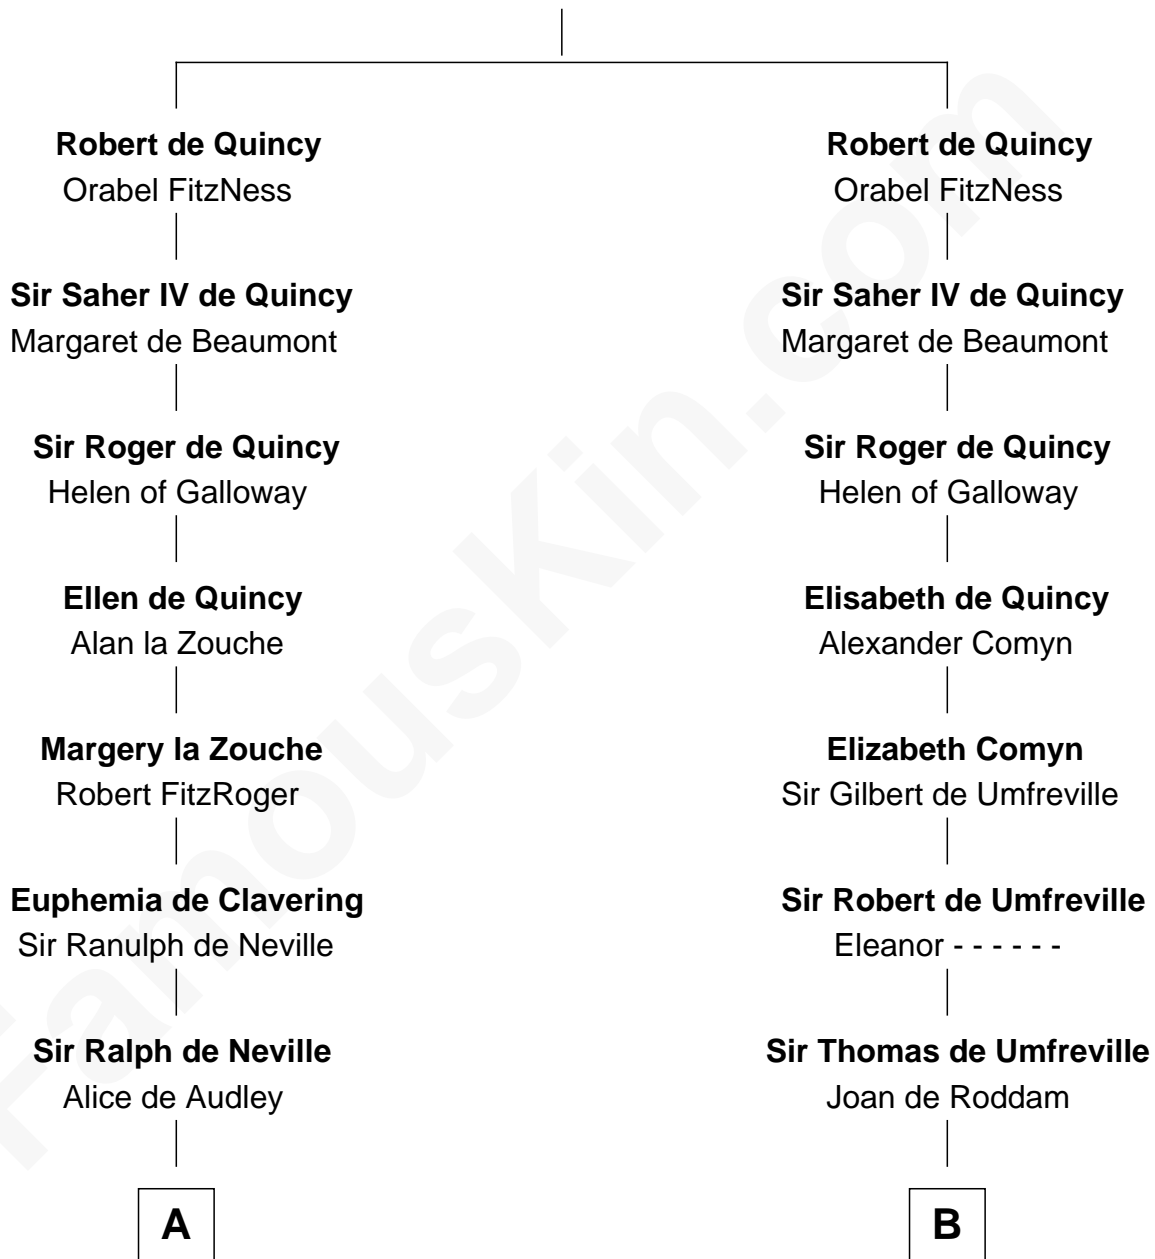

FamousKin.com

Relationship Chart of

Lt. Gen. James Brudenell

Leader of the "Charge of the Light Brigade"

21st cousin of

Helen (Herron) Taft

First Lady of President William H. Taft

Saher I de Quincy

Maud de St. Liz

C

Thomas Bruce
Elizabeth Seymour

Elizabeth Bruce
George Brudenell

Robert Brudenell
Anne Bishopp

Robert Brudenell
Penelope Anne Cooke

Lt. Gen. James Brudenell
Charge of the Light Brigade Leader