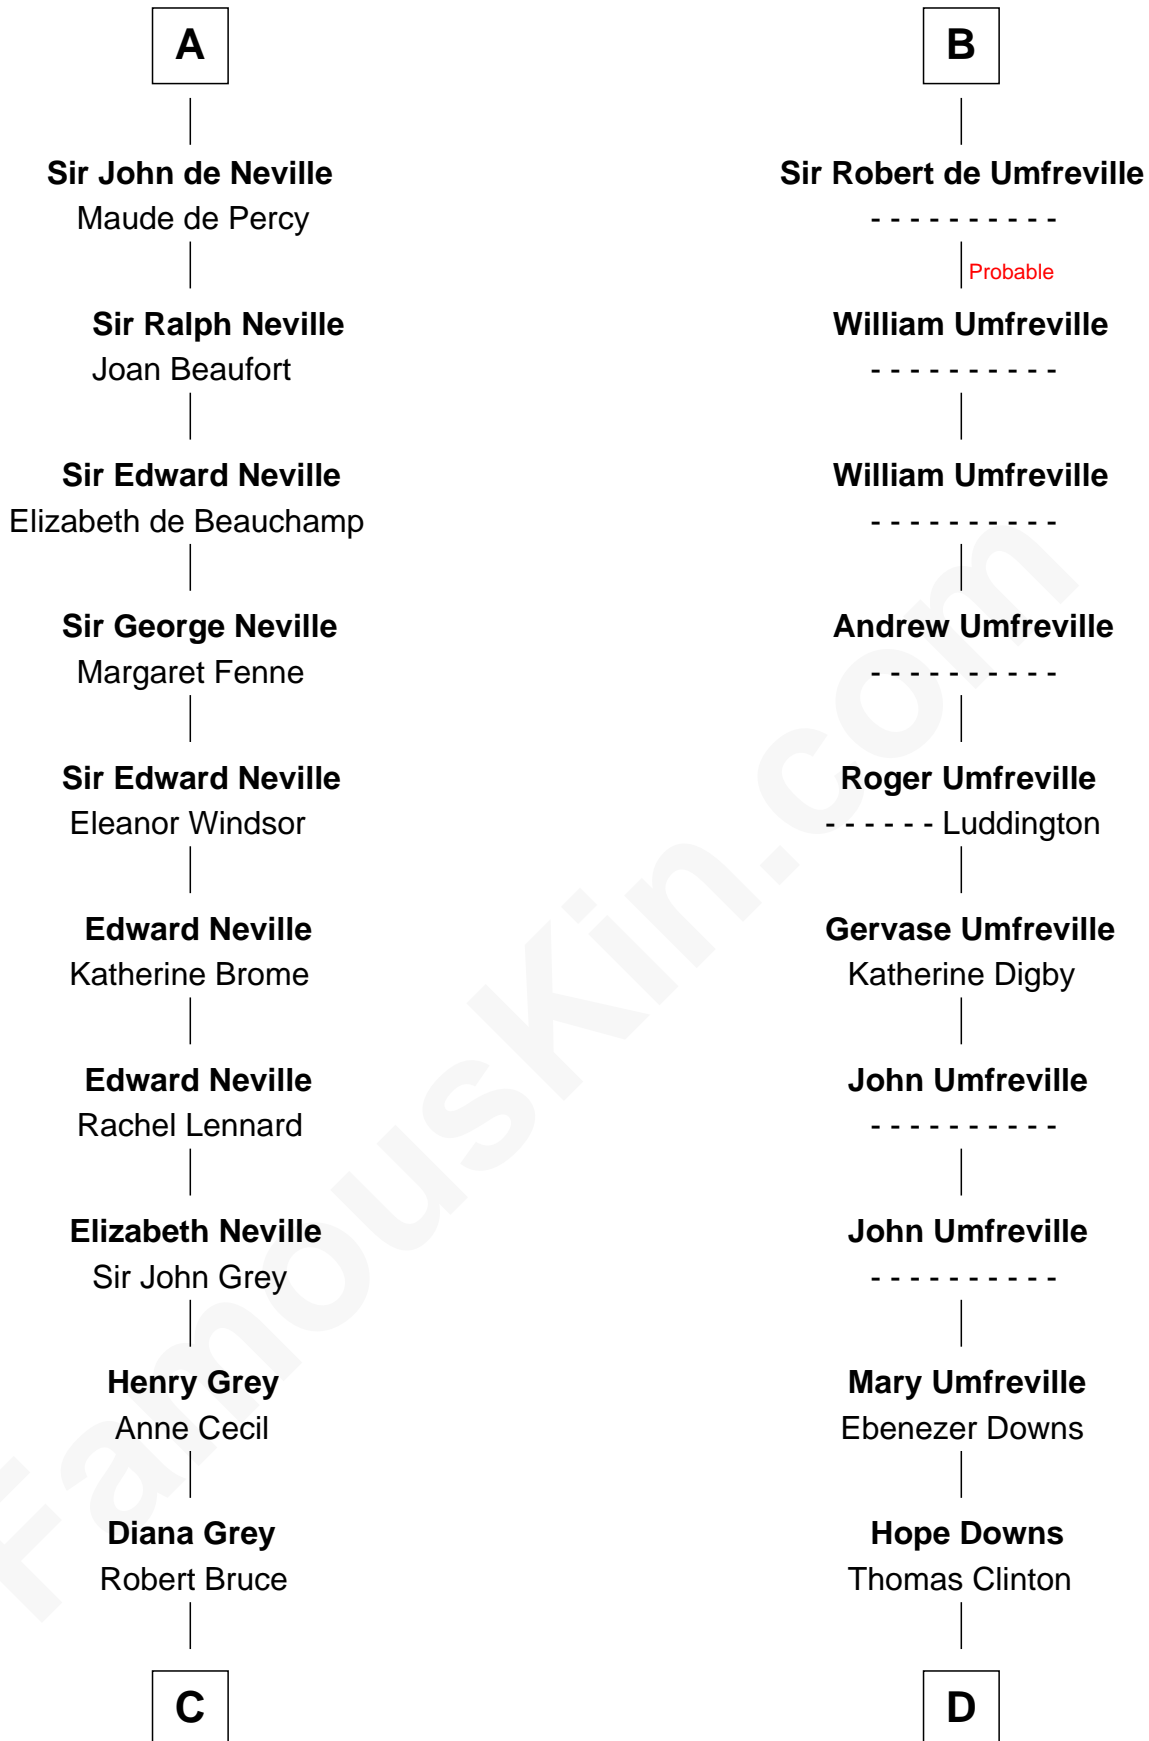

FamousKin.com

Relationship Chart of

Lt. Gen. James Brudenell

Leader of the "Charge of the Light Brigade"

21st cousin of

Helen (Herron) Taft

First Lady of President William H. Taft

Saher I de Quincy

Maud de St. Liz

C

Thomas Bruce
Elizabeth Seymour

Elizabeth Bruce
George Brudenell

Robert Brudenell
Anne Bishopp

Robert Brudenell
Penelope Anne Cooke

Lt. Gen. James Brudenell
Charge of the Light Brigade Leader