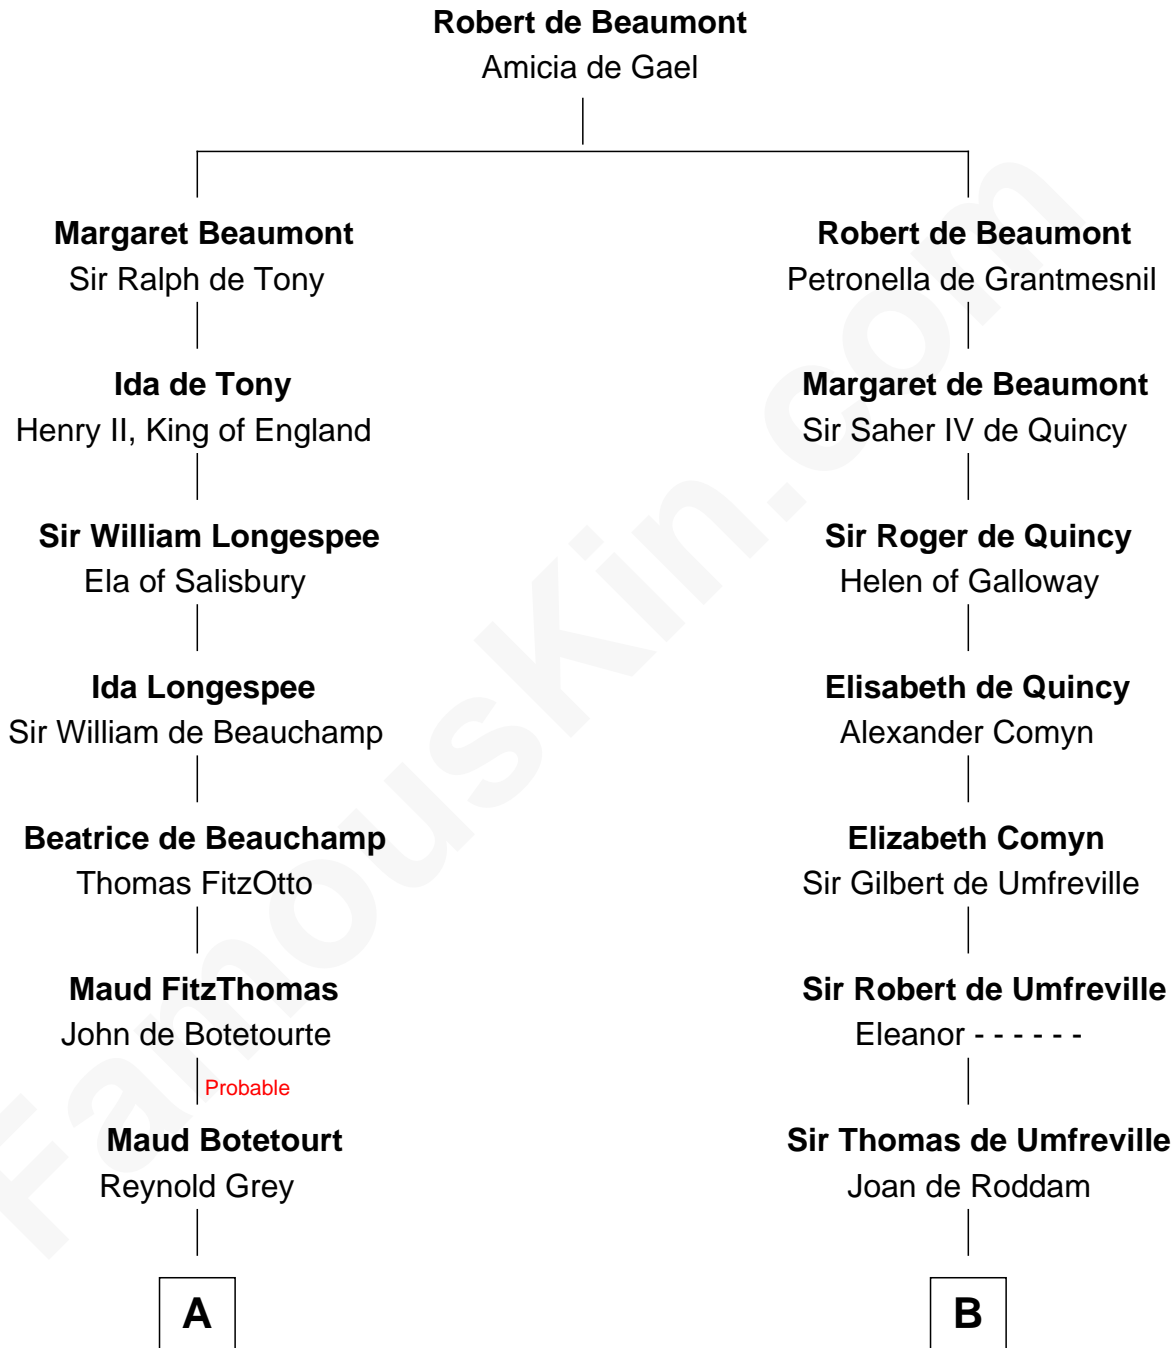

FamousKin.com

Relationship Chart of

Lt. Gen. James Brudenell
Leader of the "Charge of the Light Brigade"

21st cousin of

Helen (Herron) Taft
First Lady of President William H. Taft

C

Frances Savile
Francis Brudenell

George Brudenell
Elizabeth Bruce

Robert Brudenell
Anne Bishopp

Robert Brudenell
Penelope Anne Cooke

Lt. Gen. James Brudenell
Charge of the Light Brigade Leader

D

Lawrence Clinton
Sarah Tryon

Rev. Isaac Clinton
Charity Welles