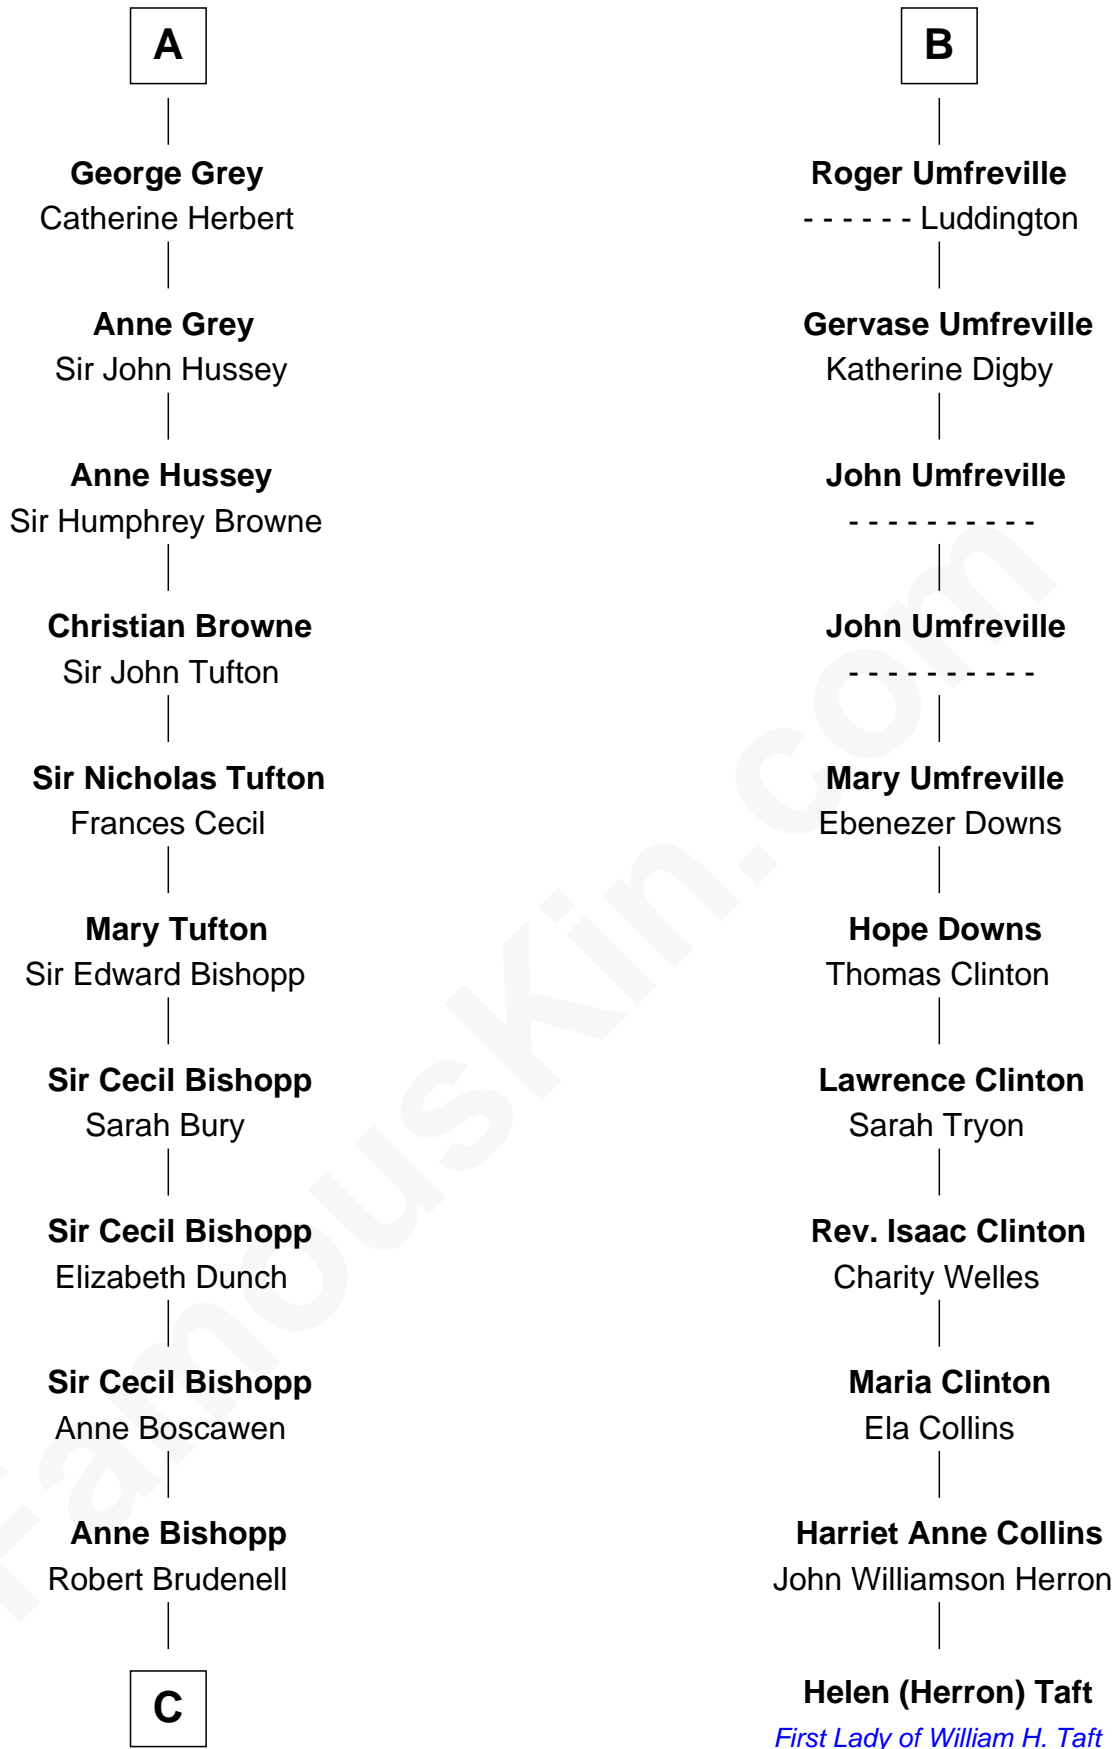

FamousKin.com

Relationship Chart of

Lt. Gen. James Brudenell

Leader of the "Charge of the Light Brigade"

17th cousin 1 time removed of

Helen (Herron) Taft

First Lady of President William H. Taft

C

—
Robert Brudenell
Penelope Anne Cooke

—
Lt. Gen. James Brudenell
Charge of the Light Brigade Leader

FamousKin.com