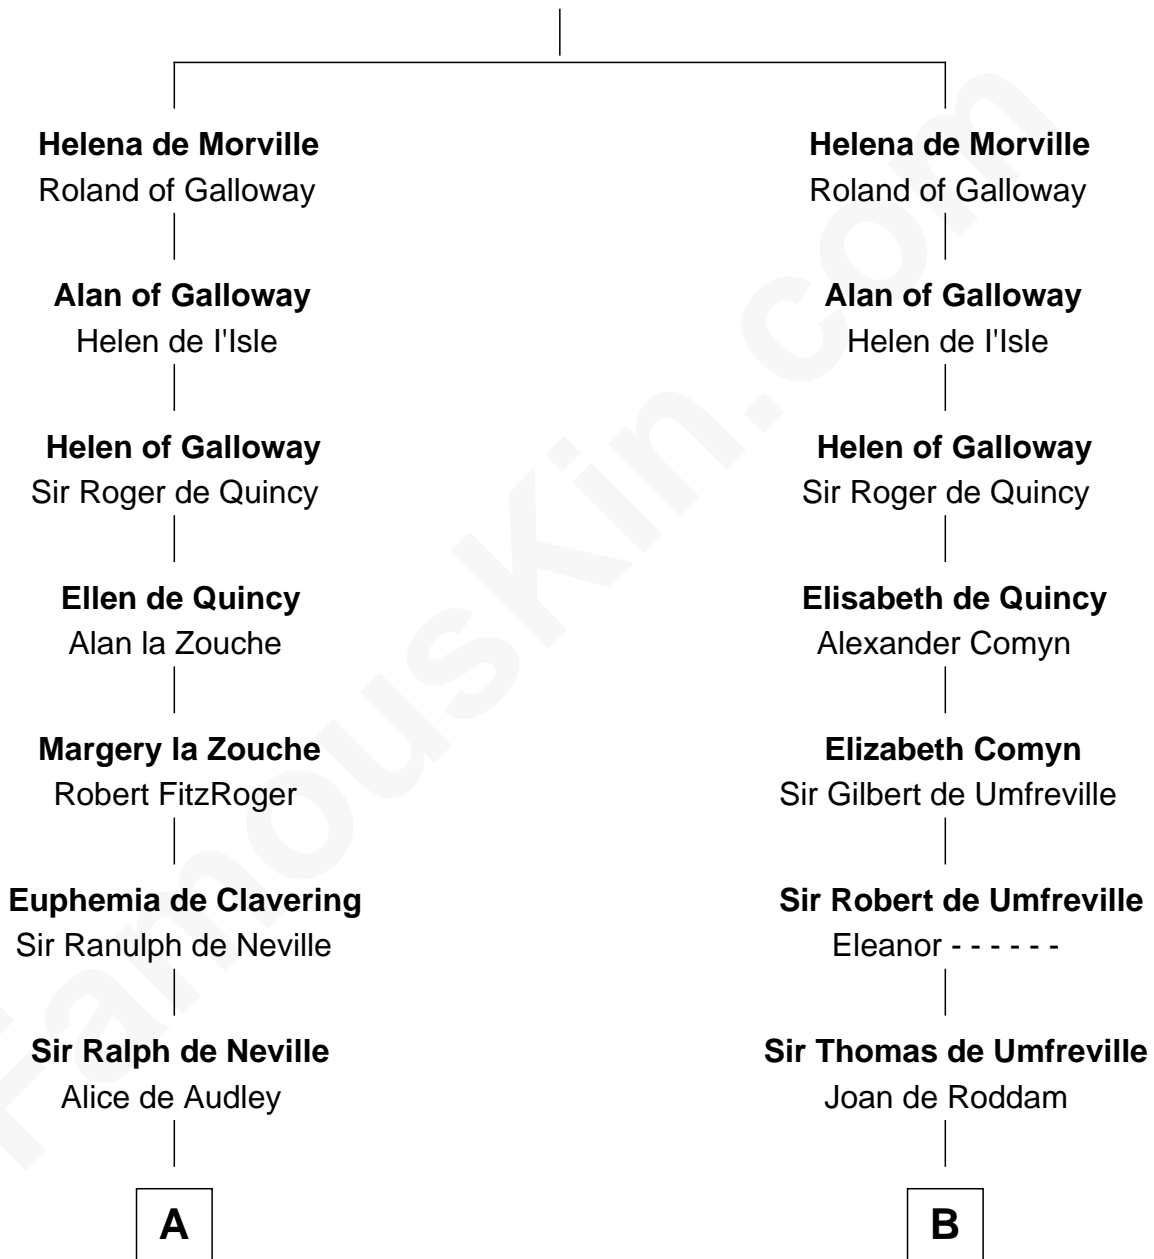

## Relationship Chart of

**Lt. Gen. James Brudenell**  
*Leader of the "Charge of the Light Brigade"*

21st cousin of

**Helen (Herron) Taft**  
*First Lady of President William H. Taft*

**Richard de Morville**  
 Avice of Lancaster

**C**

**Thomas Bruce**  
Elizabeth Seymour

**Elizabeth Bruce**  
George Brudenell

**Robert Brudenell**  
Anne Bishopp

**Robert Brudenell**  
Penelope Anne Cooke

**Lt. Gen. James Brudenell**  
*Charge of the Light Brigade Leader*