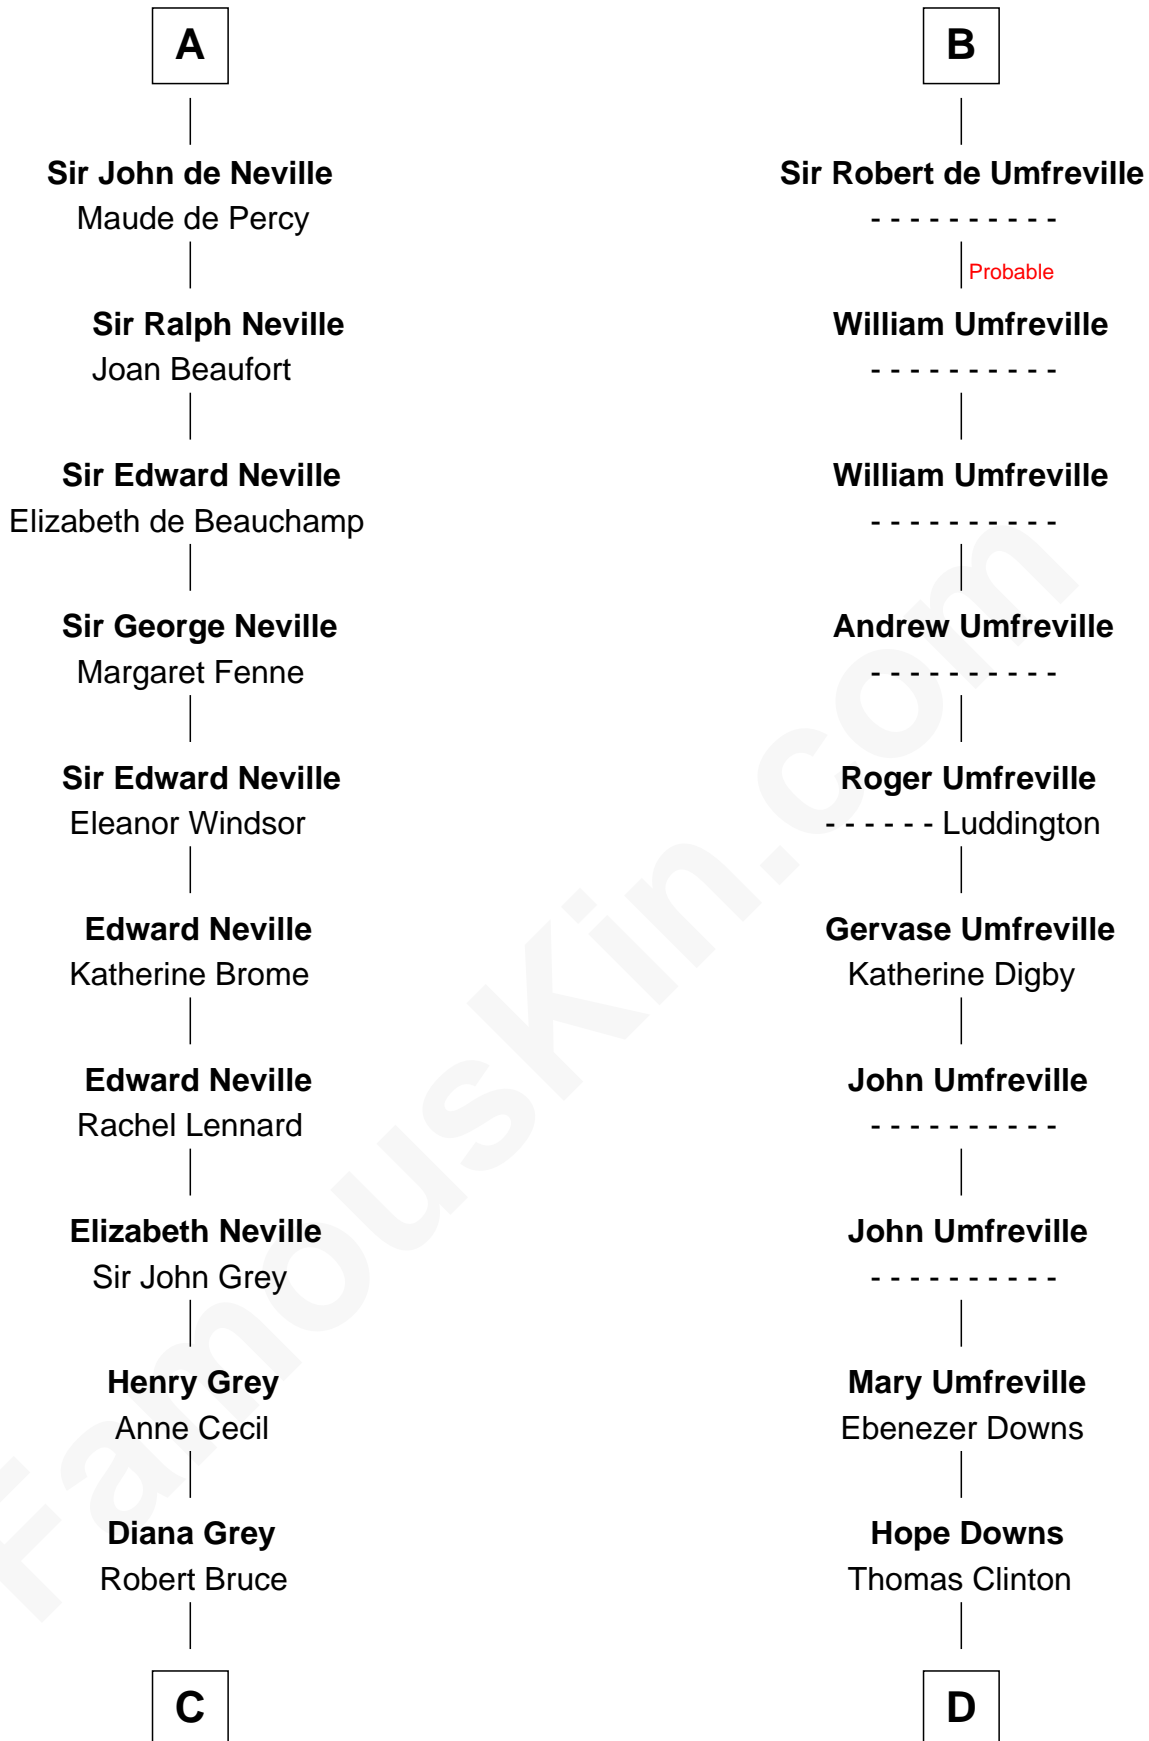

## Relationship Chart of

**Lt. Gen. James Brudenell**  
*Leader of the "Charge of the Light Brigade"*

21st cousin of

**Helen (Herron) Taft**  
*First Lady of President William H. Taft*

**Richard de Morville**  
 Avice of Lancaster

**C**

**Thomas Bruce**  
Elizabeth Seymour

**Elizabeth Bruce**  
George Brudenell

**Robert Brudenell**  
Anne Bishopp

**Robert Brudenell**  
Penelope Anne Cooke

**Lt. Gen. James Brudenell**  
*Charge of the Light Brigade Leader*