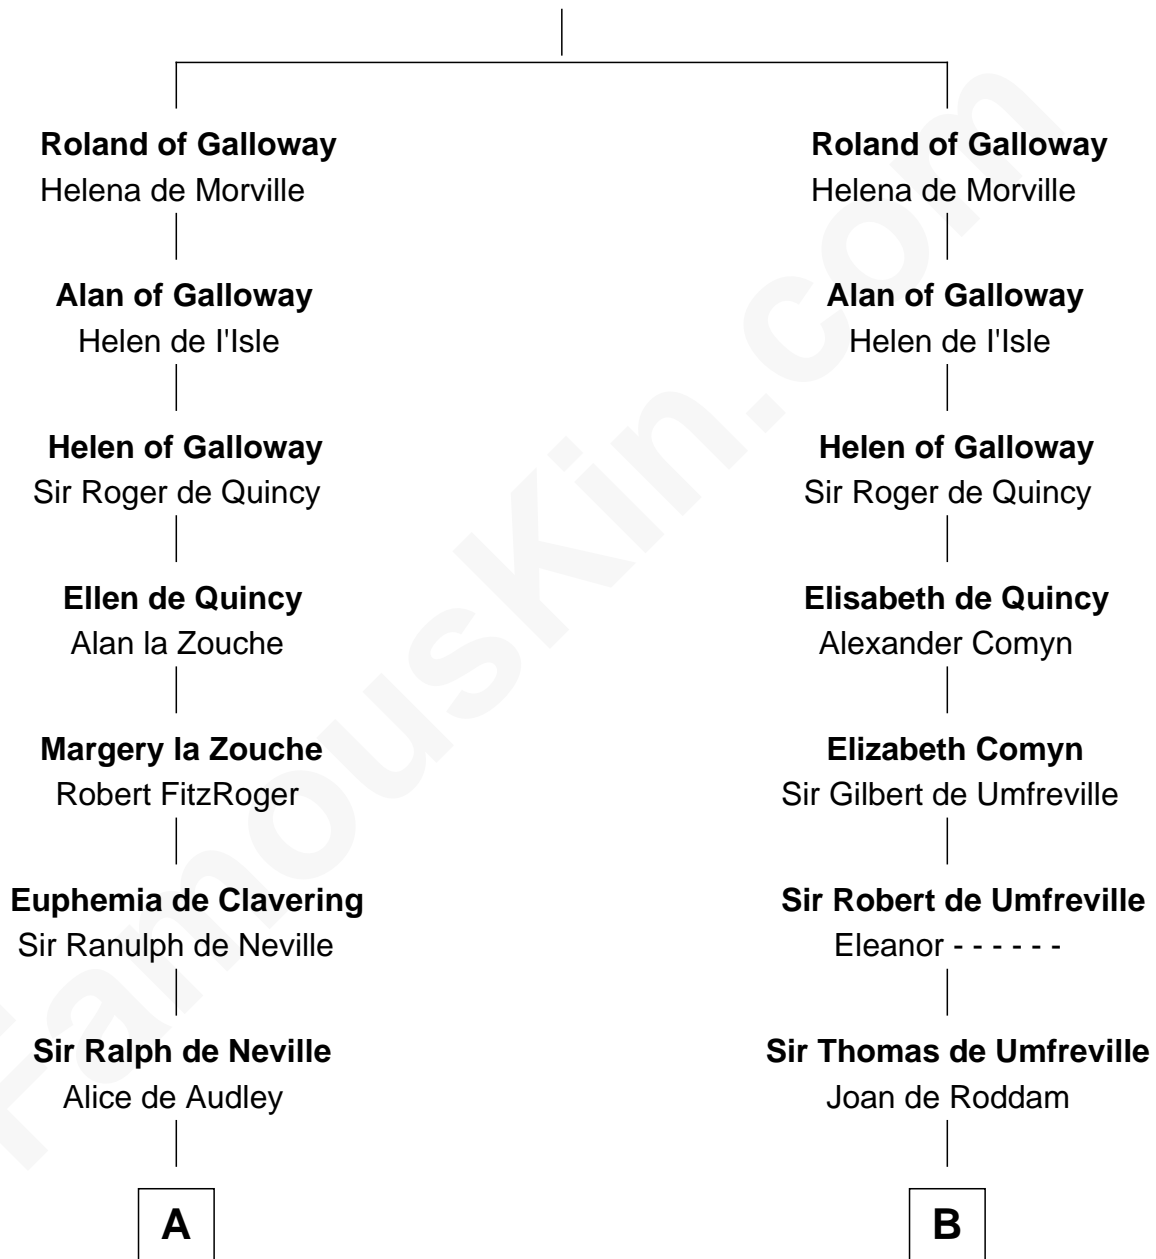

FamousKin.com Relationship Chart of

Lt. Gen. James Brudenell

Leader of the "Charge of the Light Brigade"

21st cousin of

Helen (Herron) Taft

First Lady of President William H. Taft

Uhtred of Galloway

Gunnild of Dunbar

C

Thomas Bruce
Elizabeth Seymour

Elizabeth Bruce
George Brudenell

Robert Brudenell
Anne Bishopp

Robert Brudenell
Penelope Anne Cooke

Lt. Gen. James Brudenell
Charge of the Light Brigade Leader

D

Lawrence Clinton
Sarah Tryon

Rev. Isaac Clinton
Charity Welles

Maria Clinton
Ela Collins

Harriet Anne Collins
John Williamson Herron

Helen (Herron) Taft
First Lady of William H. Taft