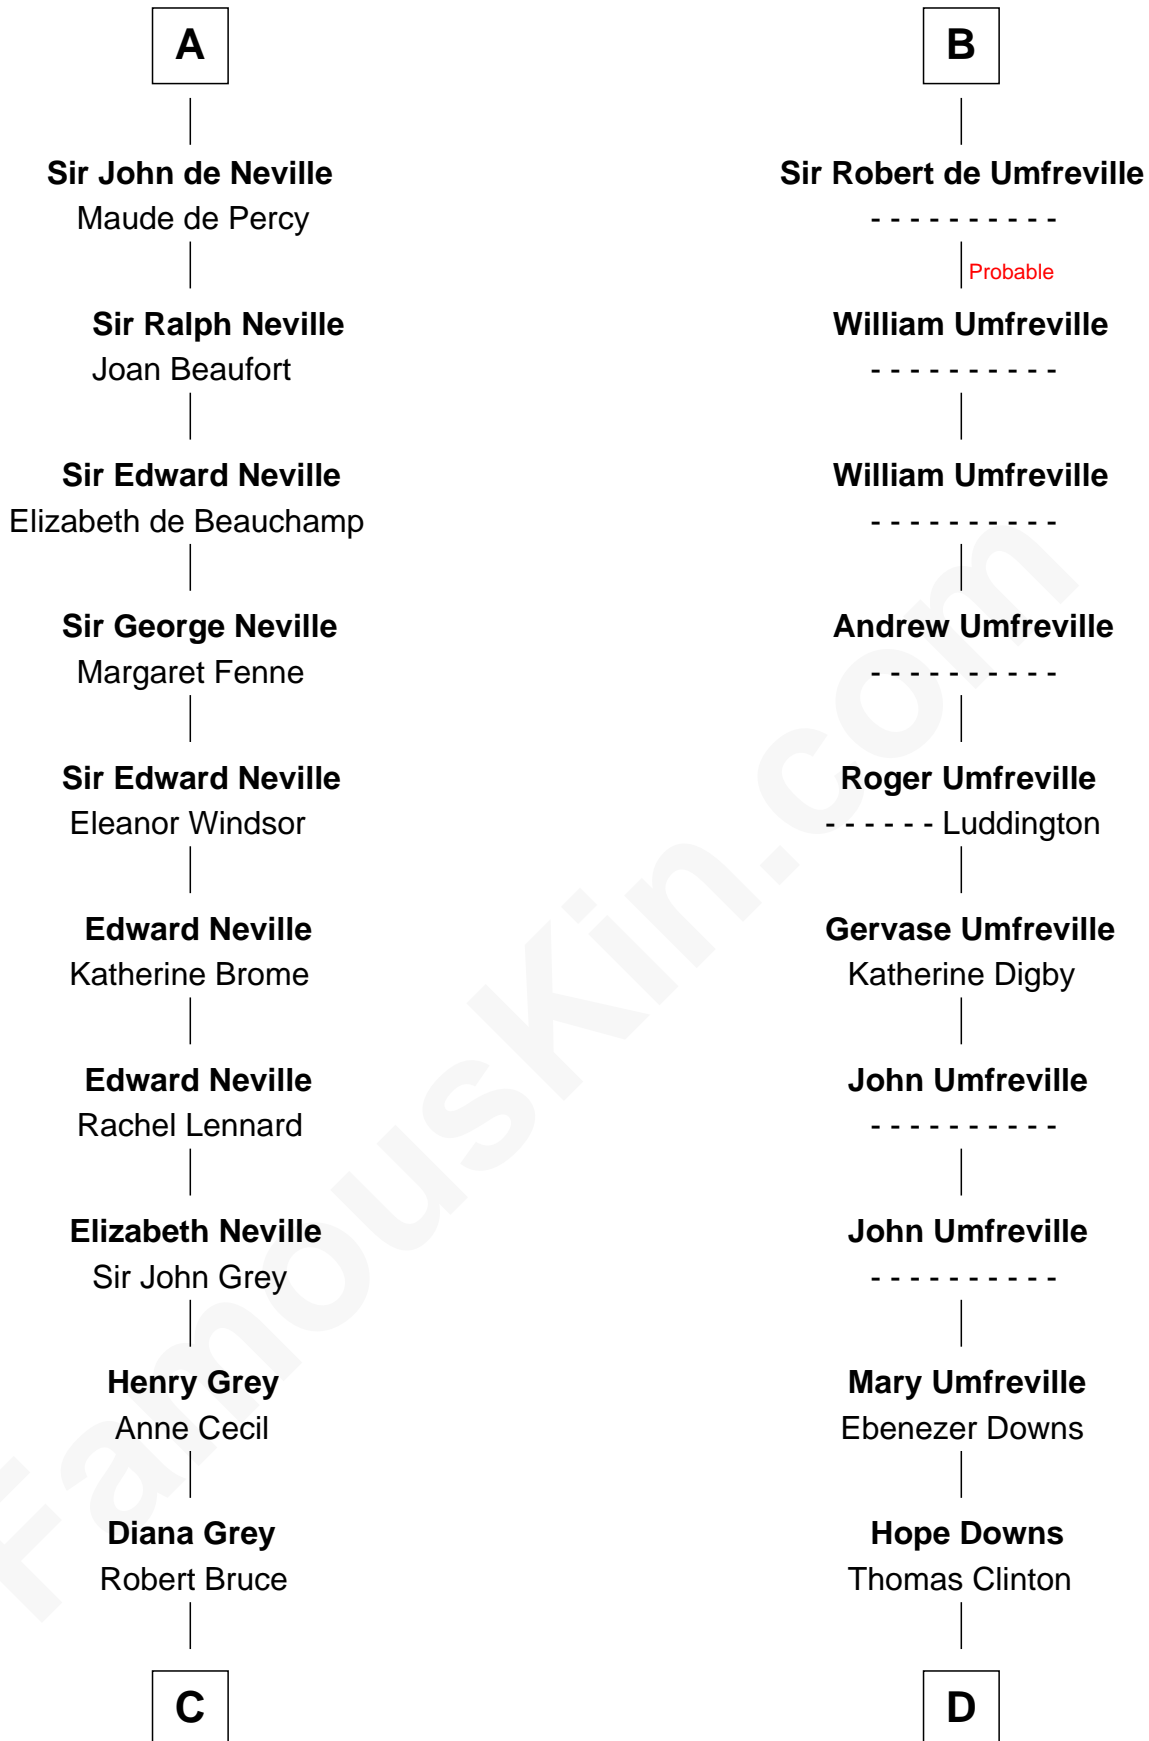

FamousKin.com

Relationship Chart of

Lt. Gen. James Brudenell

Leader of the "Charge of the Light Brigade"

21st cousin of

Helen (Herron) Taft

First Lady of President William H. Taft

Hugh de Grantmesnil

C

Thomas Bruce
Elizabeth Seymour

Elizabeth Bruce
George Brudenell

Robert Brudenell
Anne Bishopp

Robert Brudenell
Penelope Anne Cooke

Lt. Gen. James Brudenell
Charge of the Light Brigade Leader

D

Lawrence Clinton
Sarah Tryon