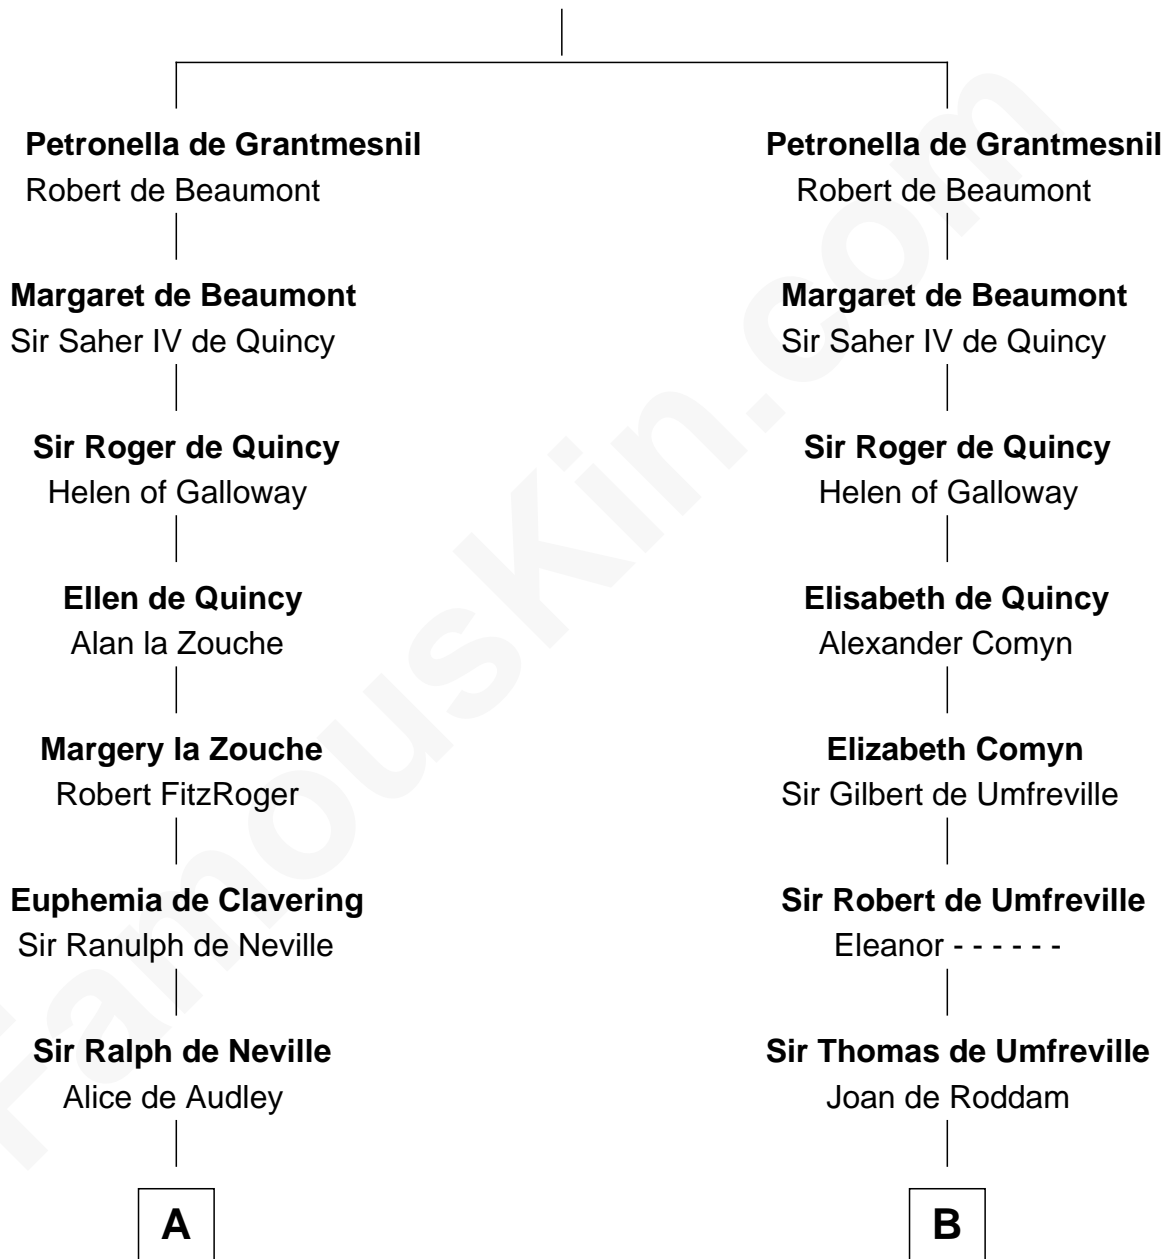

FamousKin.com

Relationship Chart of

Lt. Gen. James Brudenell

Leader of the "Charge of the Light Brigade"

21st cousin of

Helen (Herron) Taft

First Lady of President William H. Taft

Hugh de Grantmesnil

C

Thomas Bruce
Elizabeth Seymour

Elizabeth Bruce
George Brudenell

Robert Brudenell
Anne Bishopp

Robert Brudenell
Penelope Anne Cooke

Lt. Gen. James Brudenell
Charge of the Light Brigade Leader

D

Lawrence Clinton
Sarah Tryon