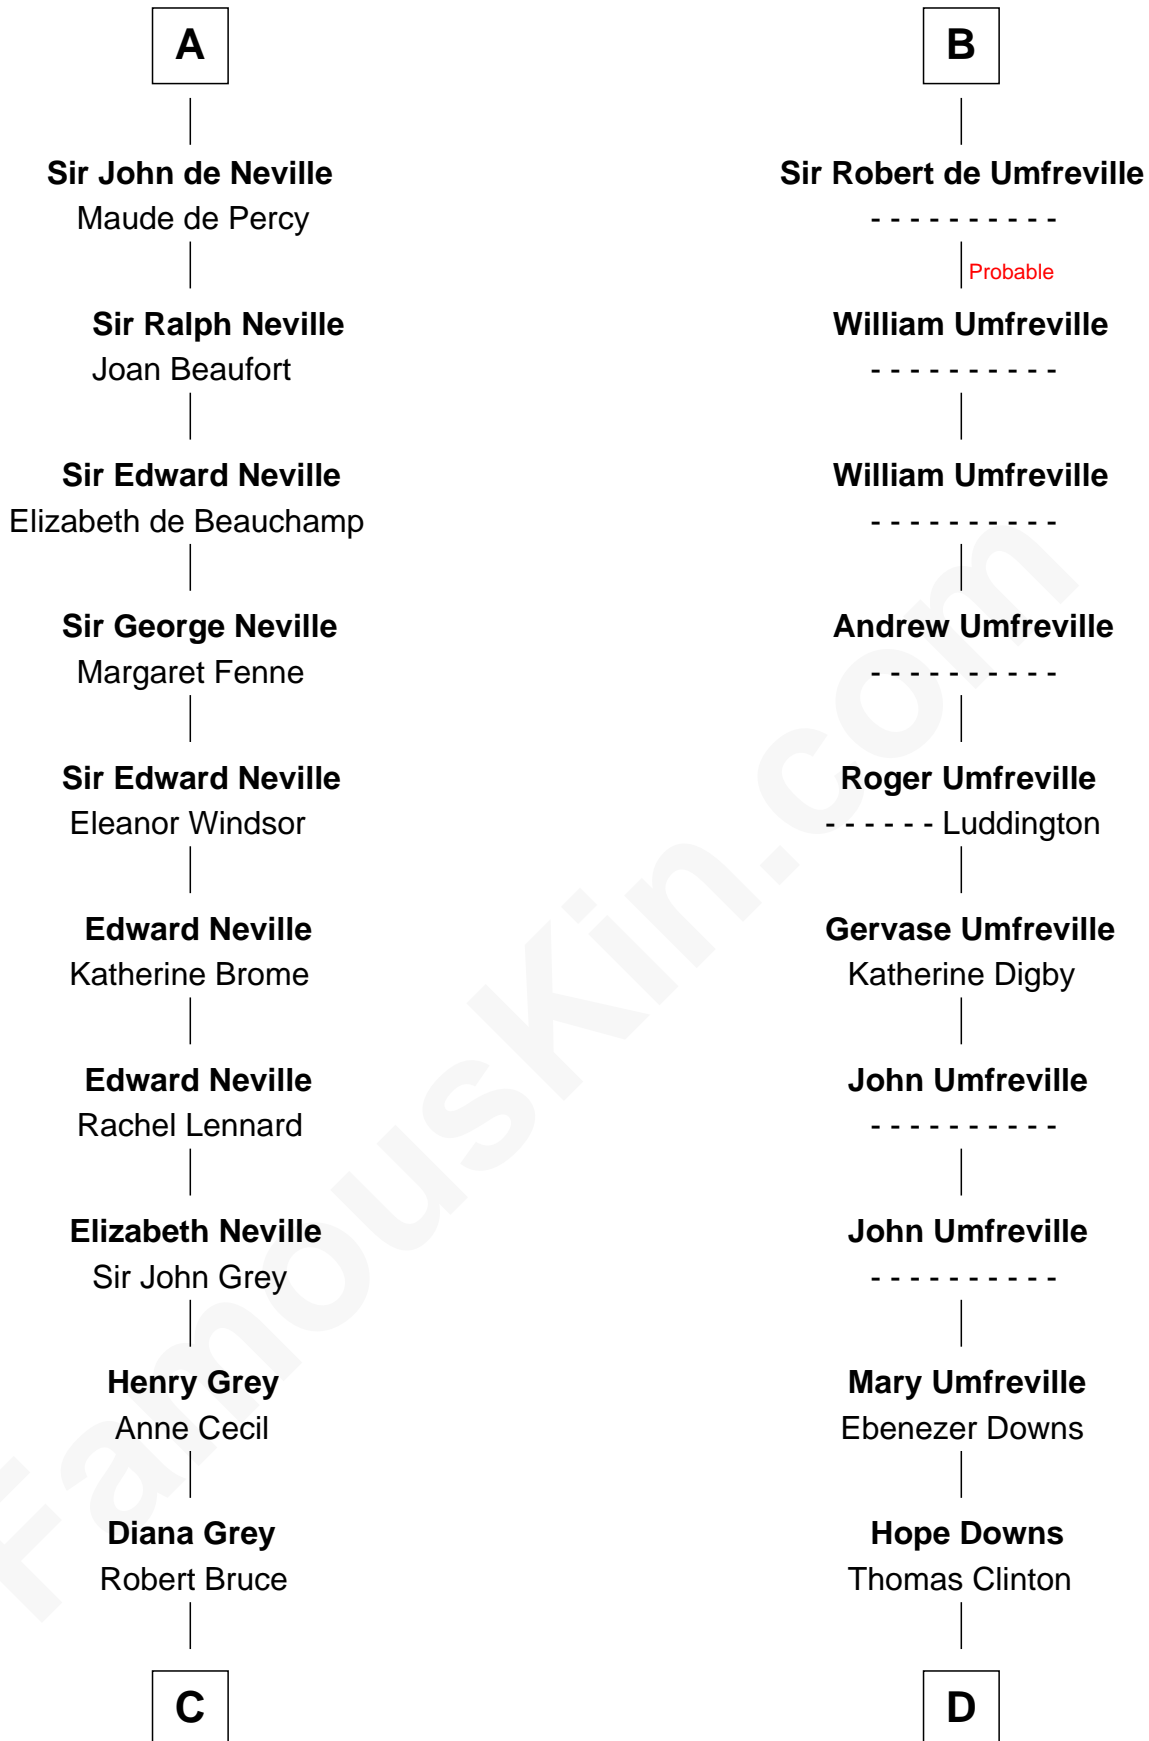

FamousKin.com

Relationship Chart of

Lt. Gen. James Brudenell

Leader of the "Charge of the Light Brigade"

21st cousin of

Helen (Herron) Taft

First Lady of President William H. Taft

C

Thomas Bruce
Elizabeth Seymour

Elizabeth Bruce
George Brudenell

Robert Brudenell
Anne Bishopp

Robert Brudenell
Penelope Anne Cooke

Lt. Gen. James Brudenell
Charge of the Light Brigade Leader

D

Lawrence Clinton
Sarah Tryon