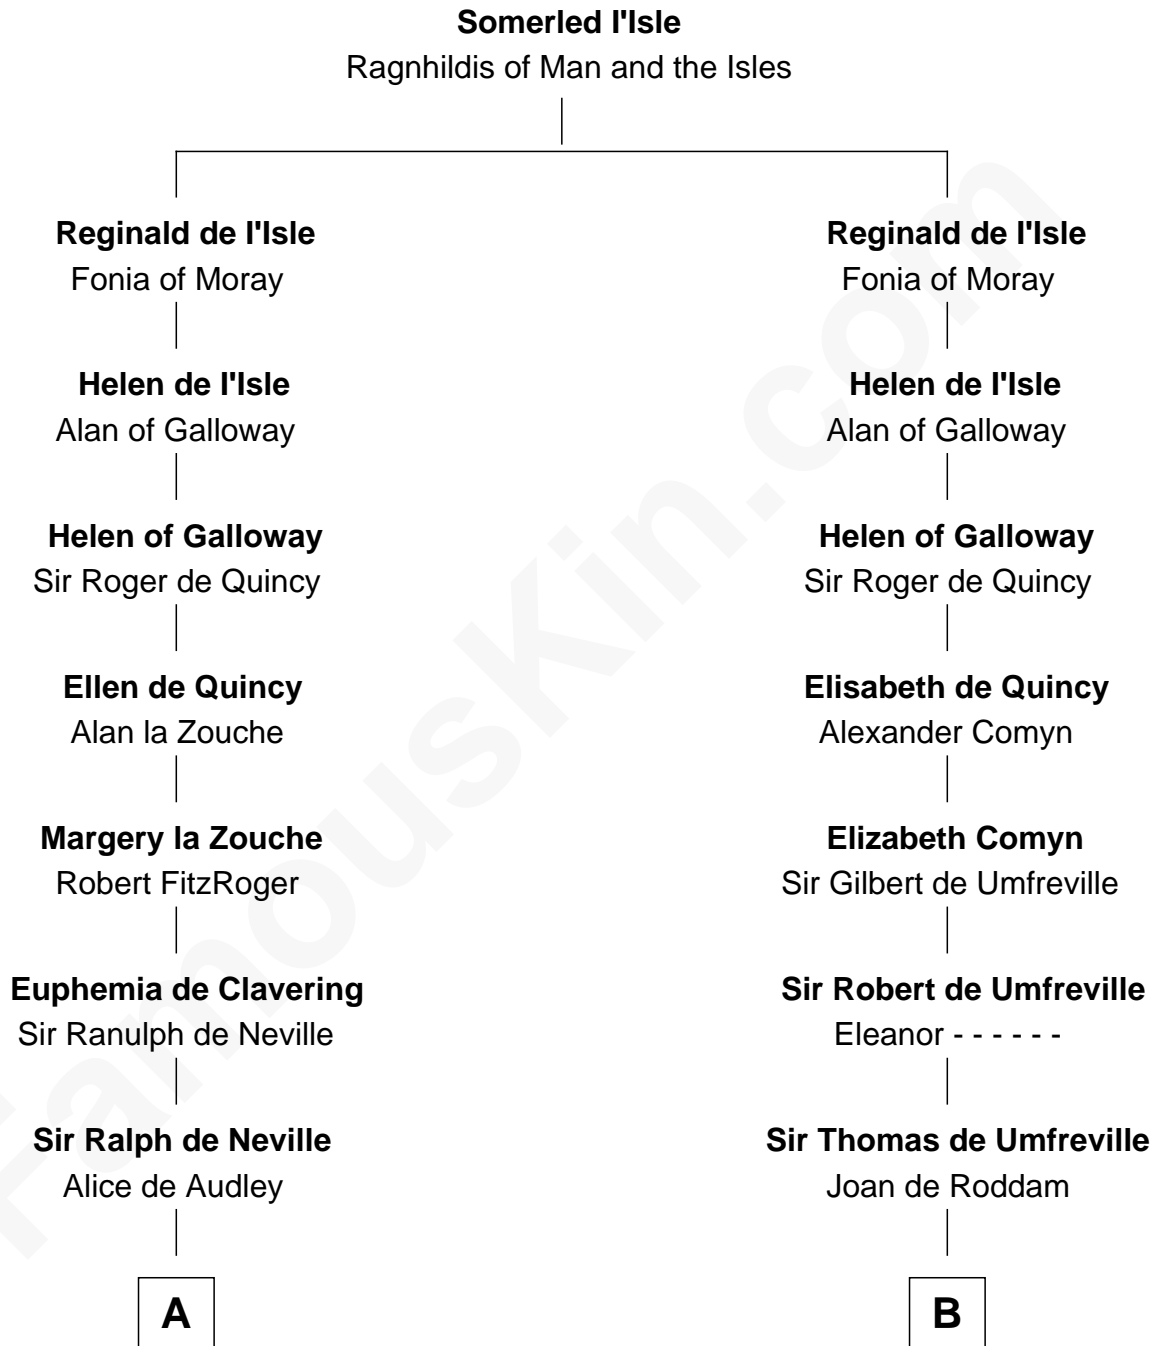

FamousKin.com

Relationship Chart of

Lt. Gen. James Brudenell

Leader of the "Charge of the Light Brigade"

21st cousin of

Helen (Herron) Taft

First Lady of President William H. Taft

C

Thomas Bruce
Elizabeth Seymour

Elizabeth Bruce
George Brudenell

Robert Brudenell
Anne Bishopp

Robert Brudenell
Penelope Anne Cooke

Lt. Gen. James Brudenell
Charge of the Light Brigade Leader

D

Lawrence Clinton
Sarah Tryon