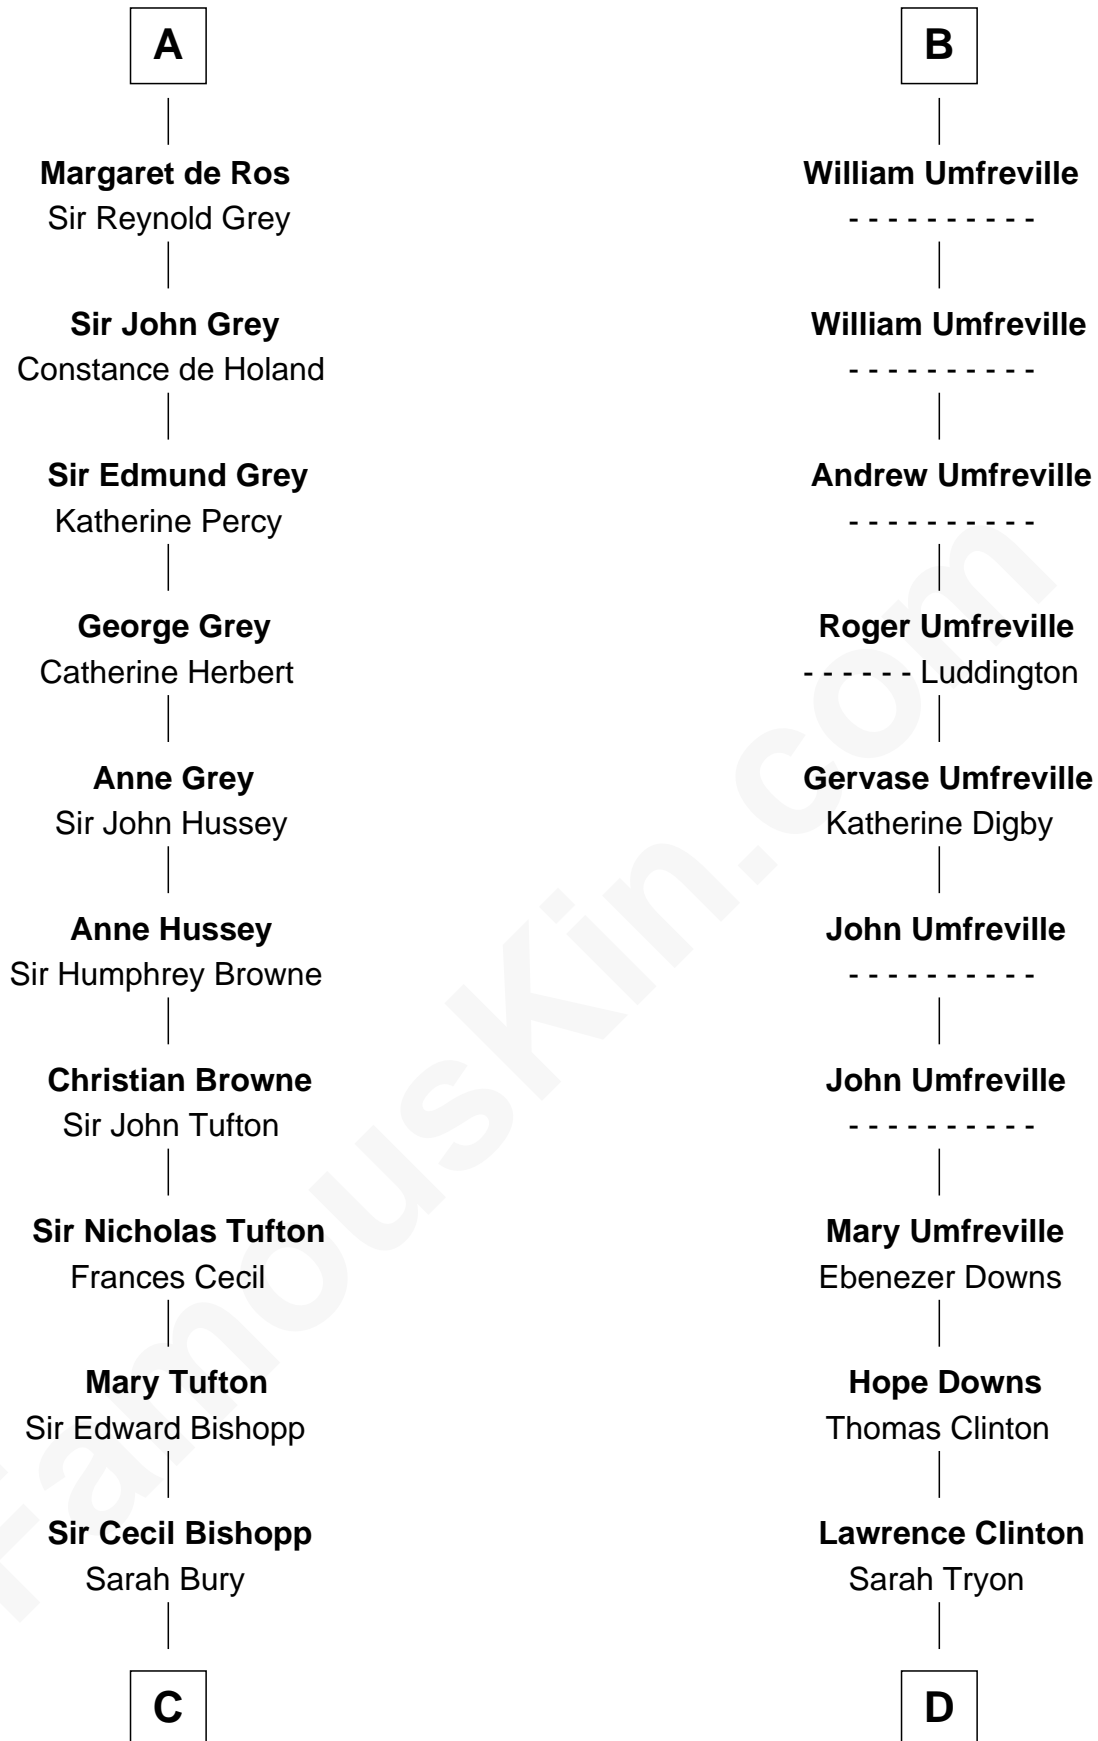

## Relationship Chart of

**Lt. Gen. James Brudenell**  
*Leader of the "Charge of the Light Brigade"*

20th cousin 1 time removed of

**Helen (Herron) Taft**  
*First Lady of President William H. Taft*

**Odinel de Umfreville**

**C**

**Sir Cecil Bishopp**  
Elizabeth Dunch

**Sir Cecil Bishopp**  
Anne Boscawen

**Anne Bishopp**  
Robert Brudenell

**Robert Brudenell**  
Penelope Anne Cooke

**Lt. Gen. James Brudenell**  
*Charge of the Light Brigade Leader*