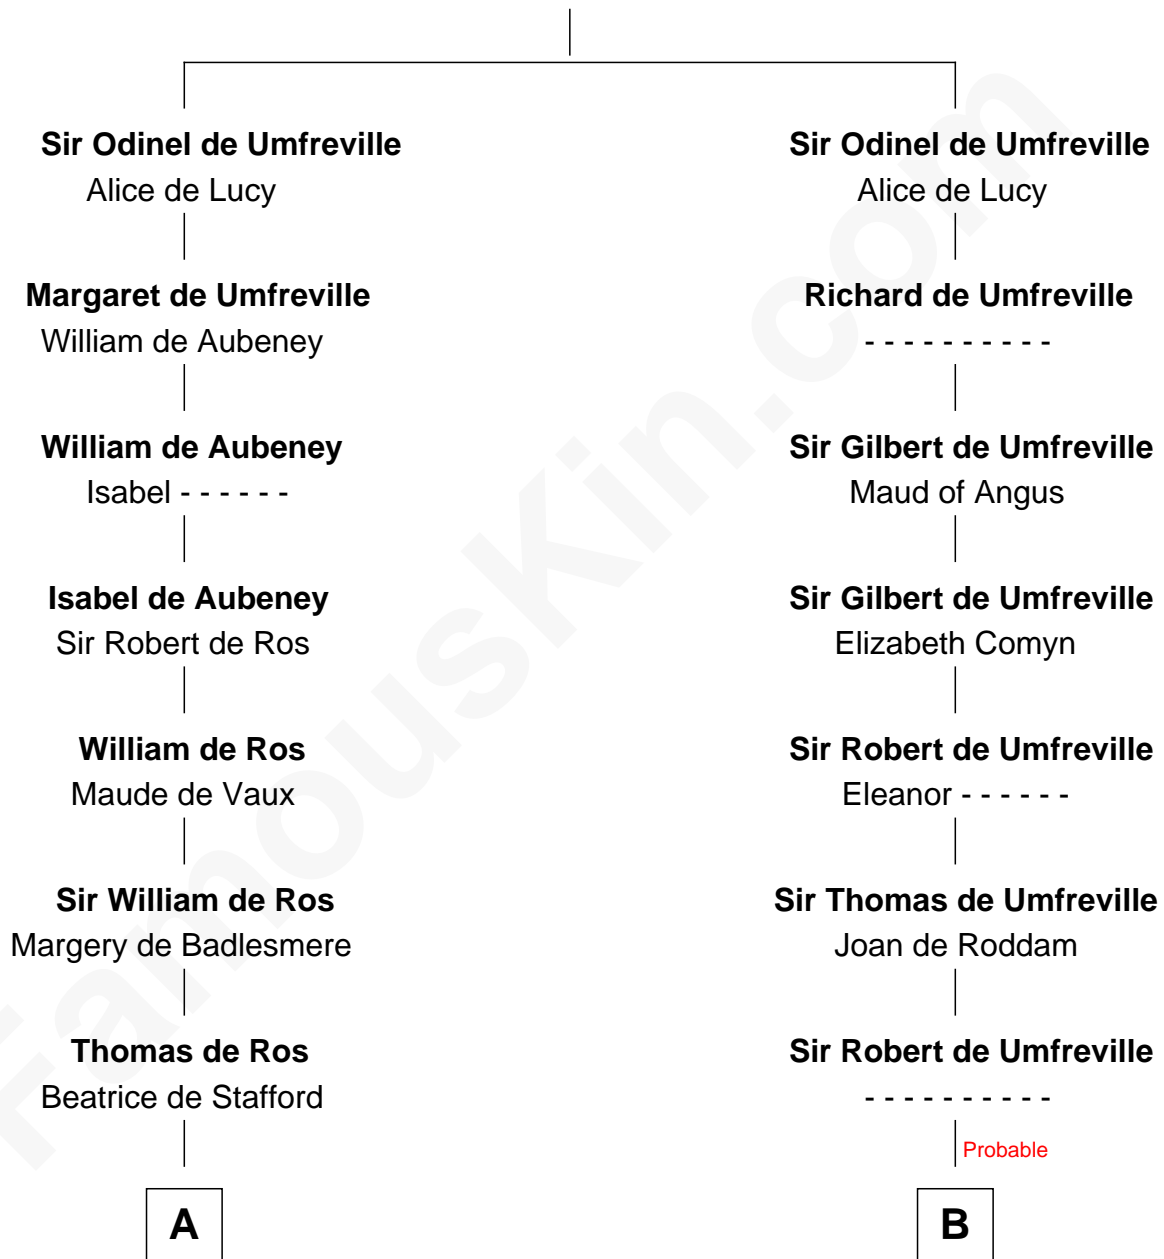

## Relationship Chart of

**Lt. Gen. James Brudenell**  
*Leader of the "Charge of the Light Brigade"*

20th cousin 1 time removed of

**Helen (Herron) Taft**  
*First Lady of President William H. Taft*

**Odinel de Umfreville**

**C**

**Sir Cecil Bishopp**  
Elizabeth Dunch

**Sir Cecil Bishopp**  
Anne Boscawen

**Anne Bishopp**  
Robert Brudenell

**Robert Brudenell**  
Penelope Anne Cooke

**Lt. Gen. James Brudenell**  
*Charge of the Light Brigade Leader*