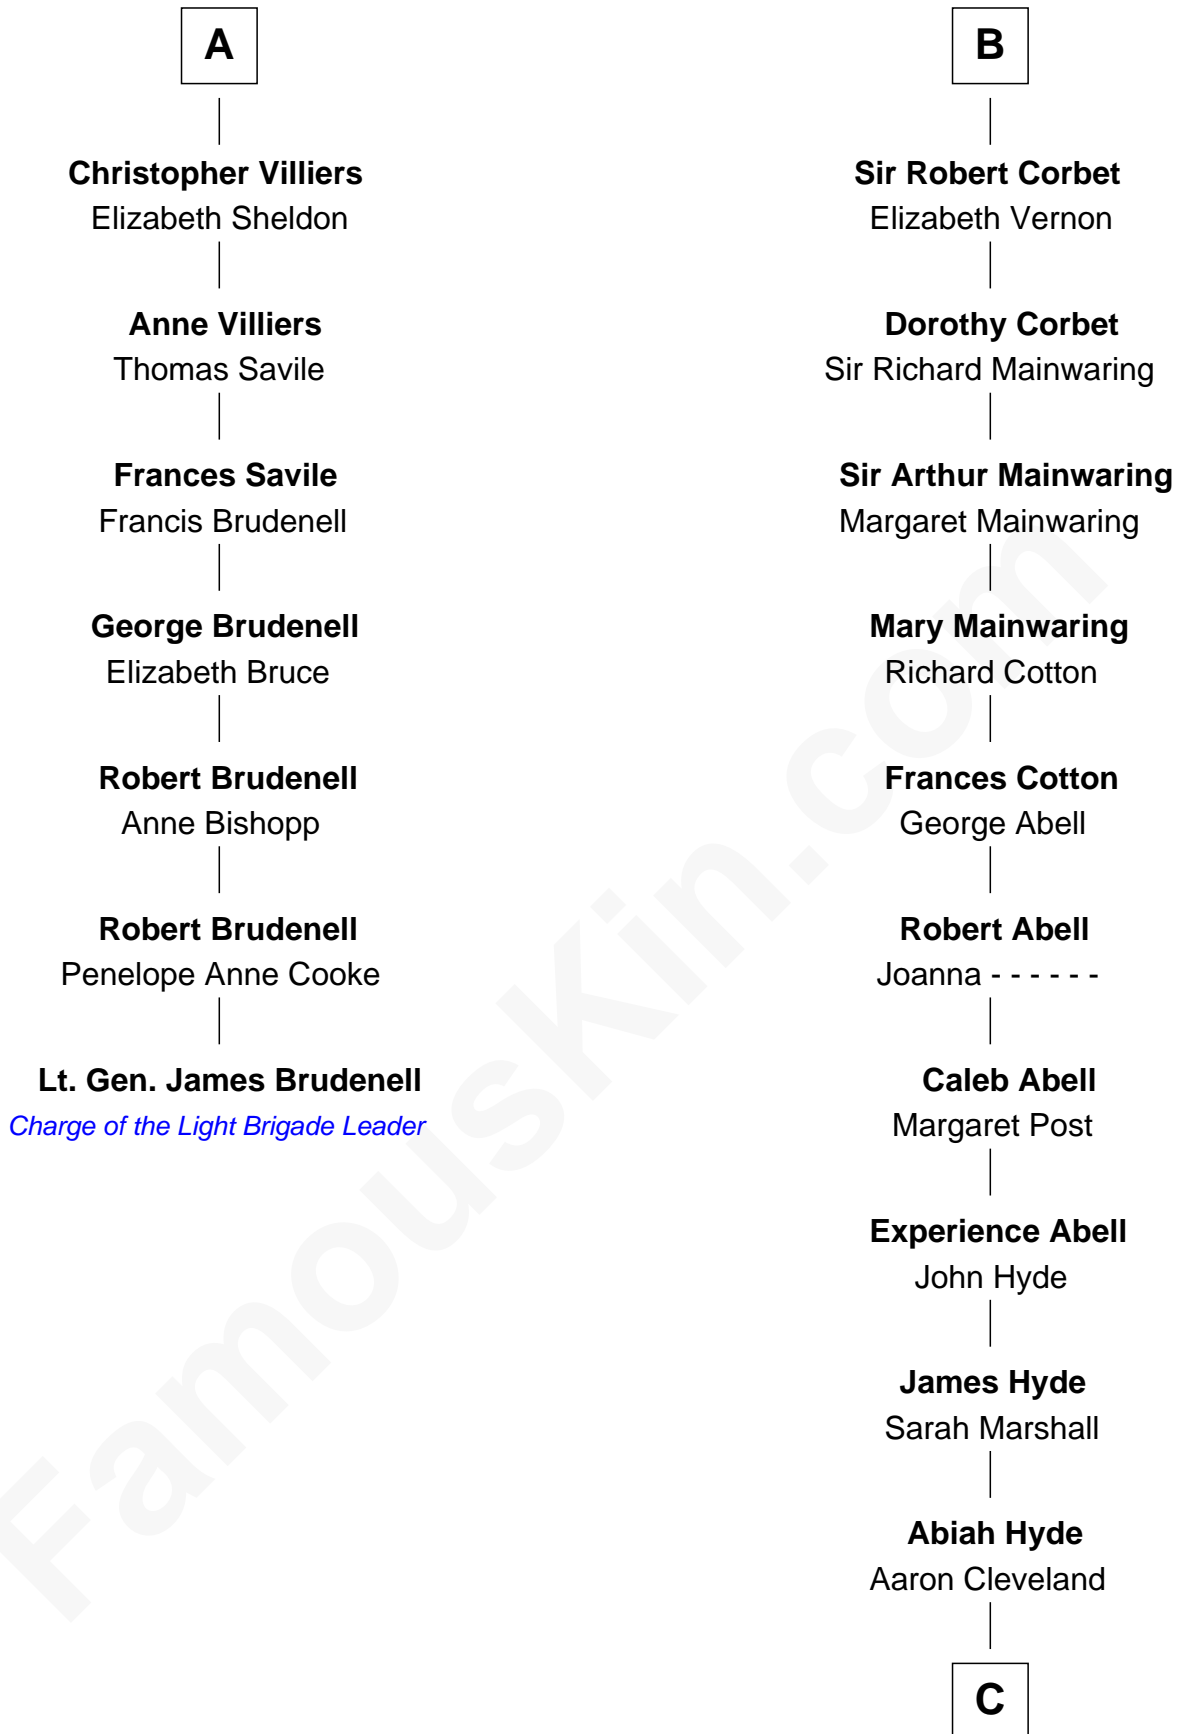

FamousKin.com Relationship Chart of

Lt. Gen. James Brudenell

Leader of the "Charge of the Light Brigade"

13th cousin 6 times removed of

Grover Cleveland

22nd and 24th U.S. President

Sir Henry de Grey

Elizabeth Talbot

William Beaumont

Mary Bassett

Anthony Beaumont

Anne Armstrong

Mary Beaumont

Sir George Villiers

A

Richard Grey

Eleanor Lucy

Elizabeth Hopton

Sir Roger Corbet

Sir Richard Corbet

Elizabeth Devereux

B

C

William Cleveland

Margaret Falley

Rev. Richard Falley Cleveland

Ann Neal

Grover Cleveland

22nd and 24th U.S. President

FamousKin.com