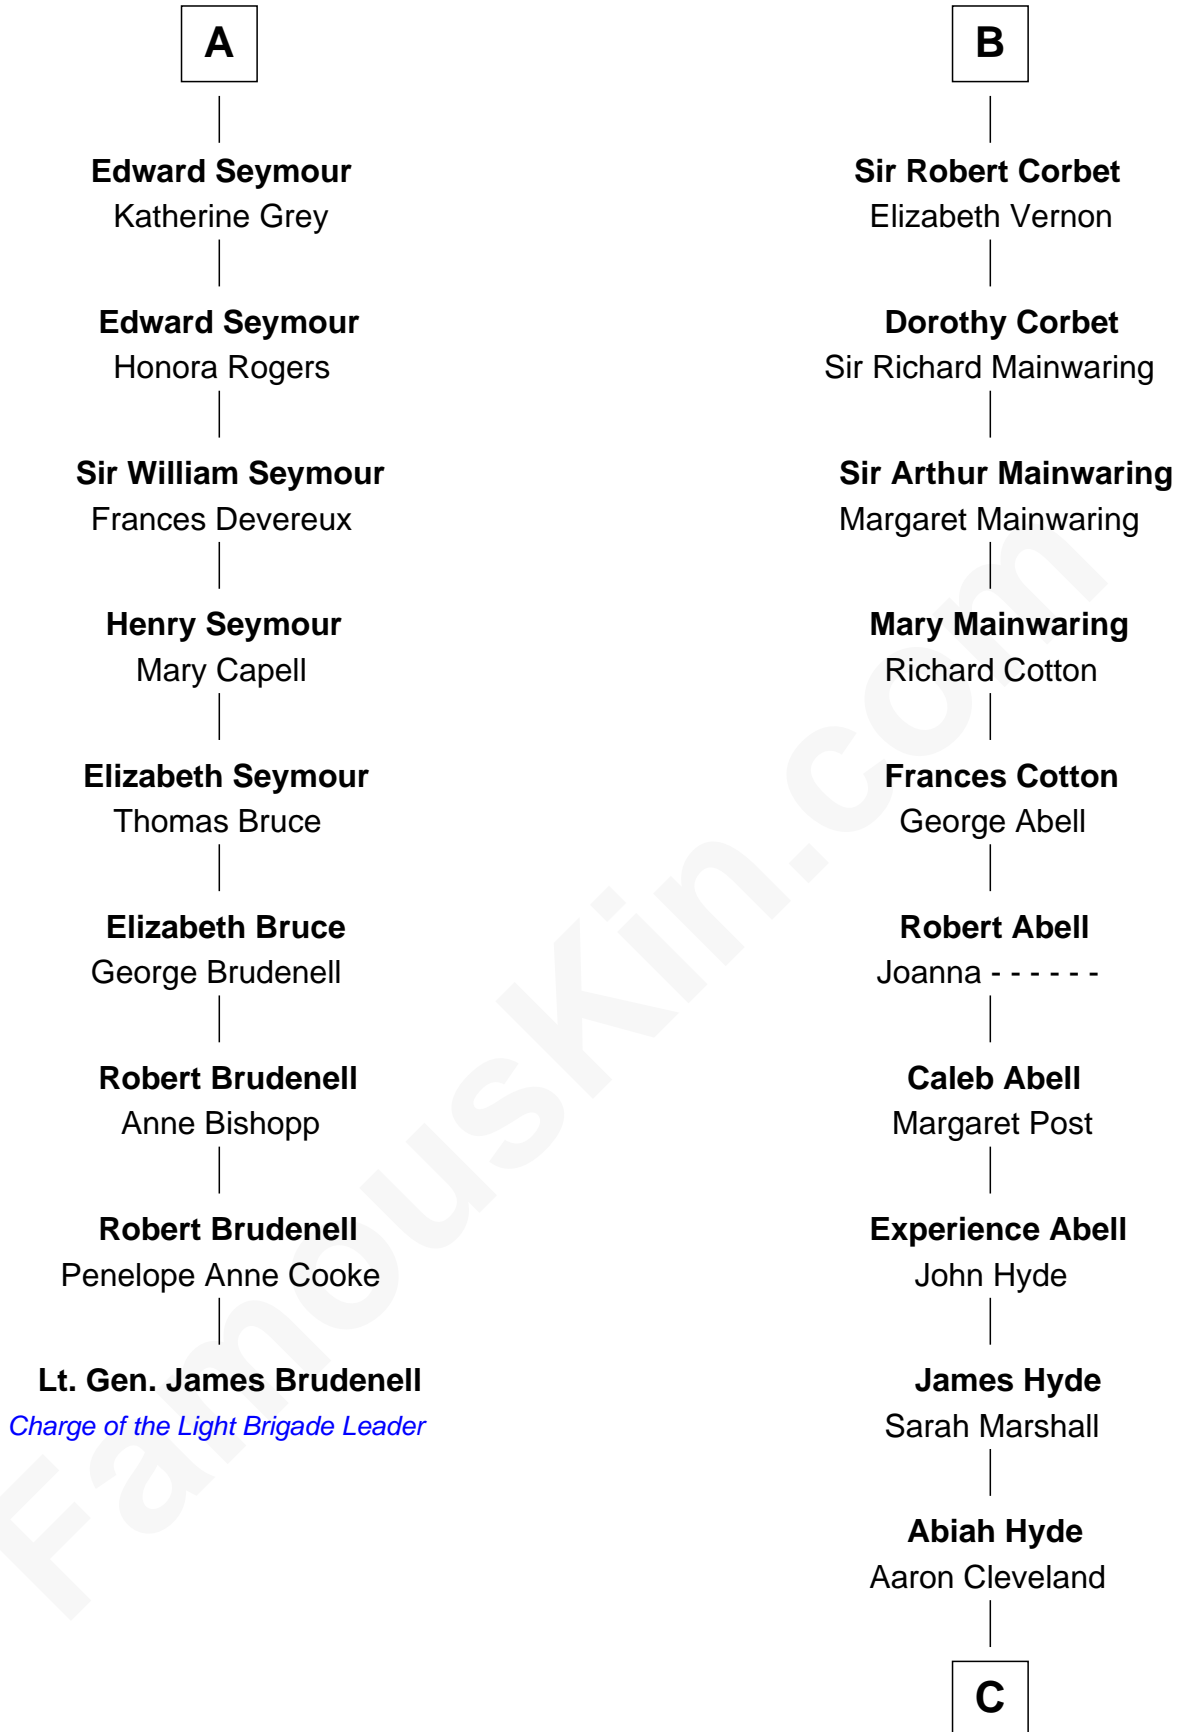

FamousKin.com

Relationship Chart of

Lt. Gen. James Brudenell

Leader of the "Charge of the Light Brigade"

15th cousin 4 times removed of

Grover Cleveland

22nd and 24th U.S. President

C

William Cleveland

Margaret Falley

Rev. Richard Falley Cleveland

Ann Neal

Grover Cleveland

22nd and 24th U.S. President

FamousKin.com