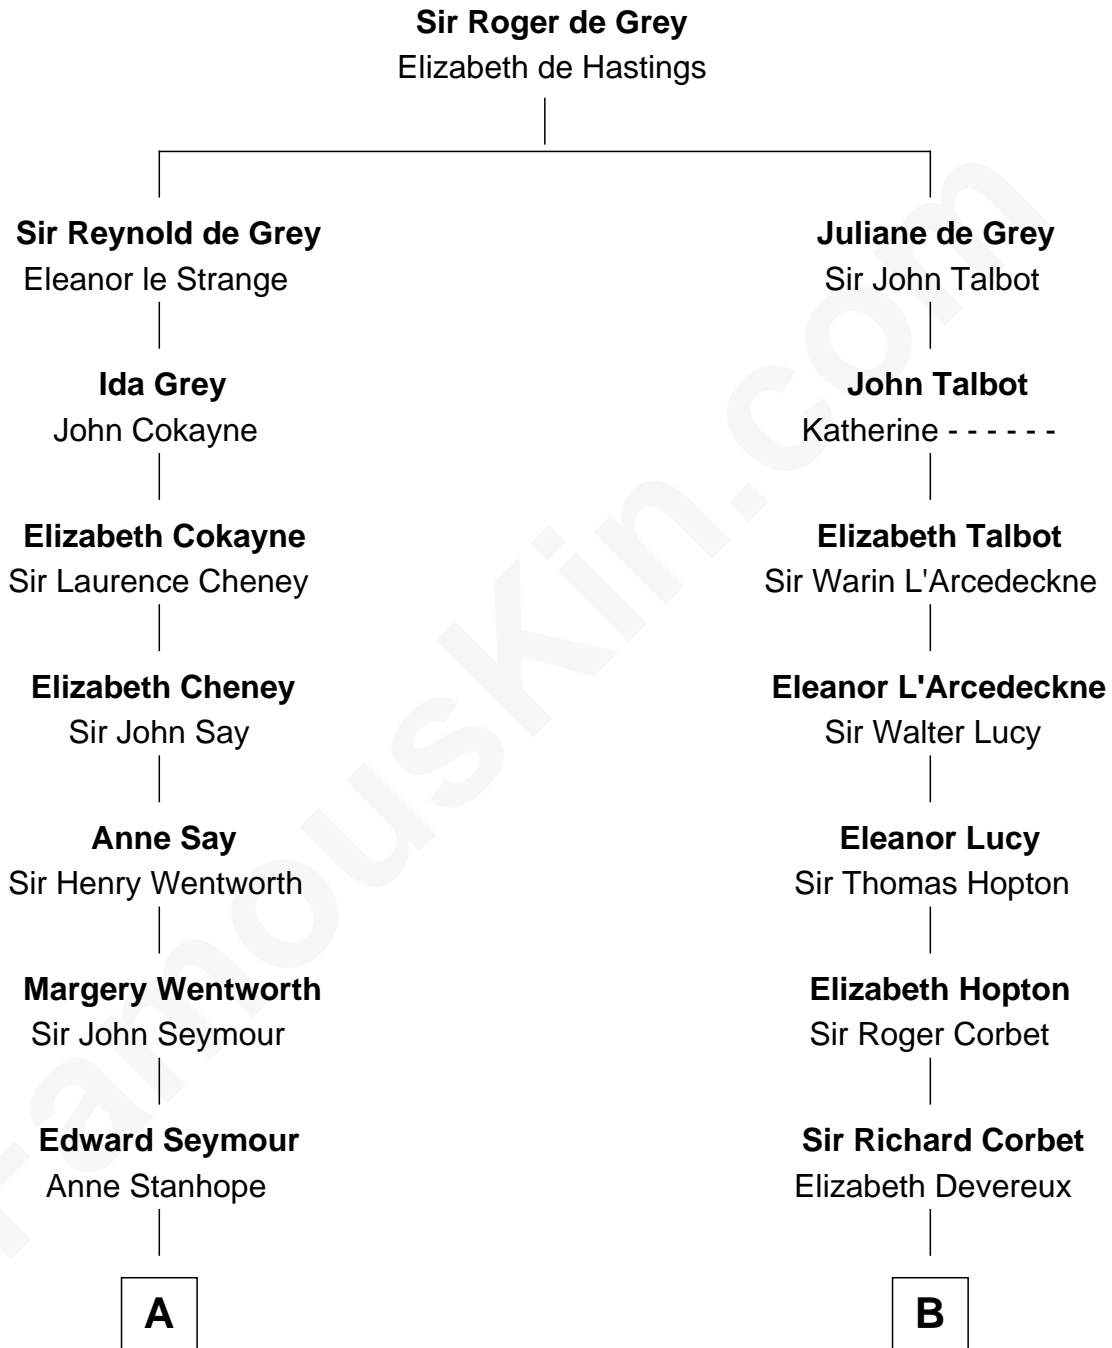

FamousKin.com

Relationship Chart of

Lt. Gen. James Brudenell

Leader of the "Charge of the Light Brigade"

15th cousin 4 times removed of

Grover Cleveland

22nd and 24th U.S. President

C

William Cleveland

Margaret Falley

Rev. Richard Falley Cleveland

Ann Neal

Grover Cleveland

22nd and 24th U.S. President

FamousKin.com