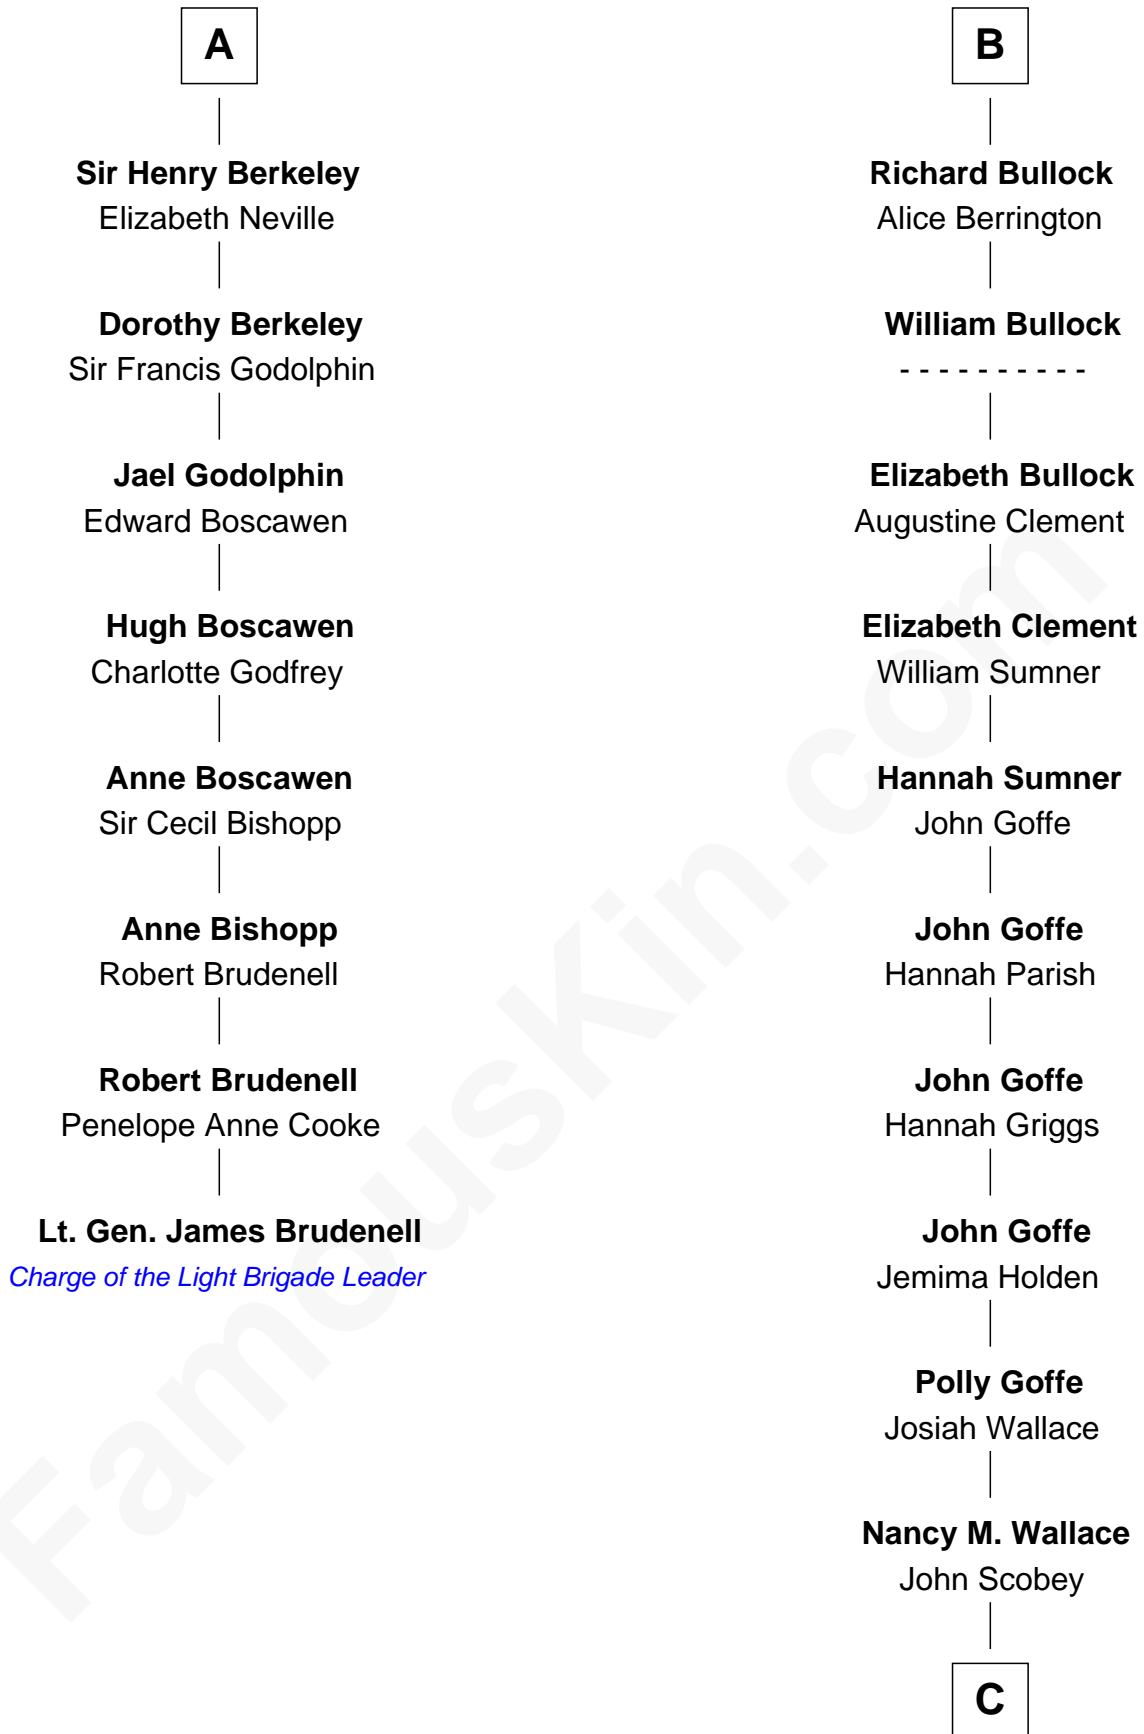

FamousKin.com Relationship Chart of

Lt. Gen. James Brudenell

Leader of the "Charge of the Light Brigade"

14th cousin 5 times removed of

Lou (Henry) Hoover

First Lady of President Herbert Hoover

C

Philomelia Sophia Scobey

Phineas Weed

Florence Ida Weed

Charles Delano Henry

Lou (Henry) Hoover

First Lady of Herbert Hoover

FamousKin.com