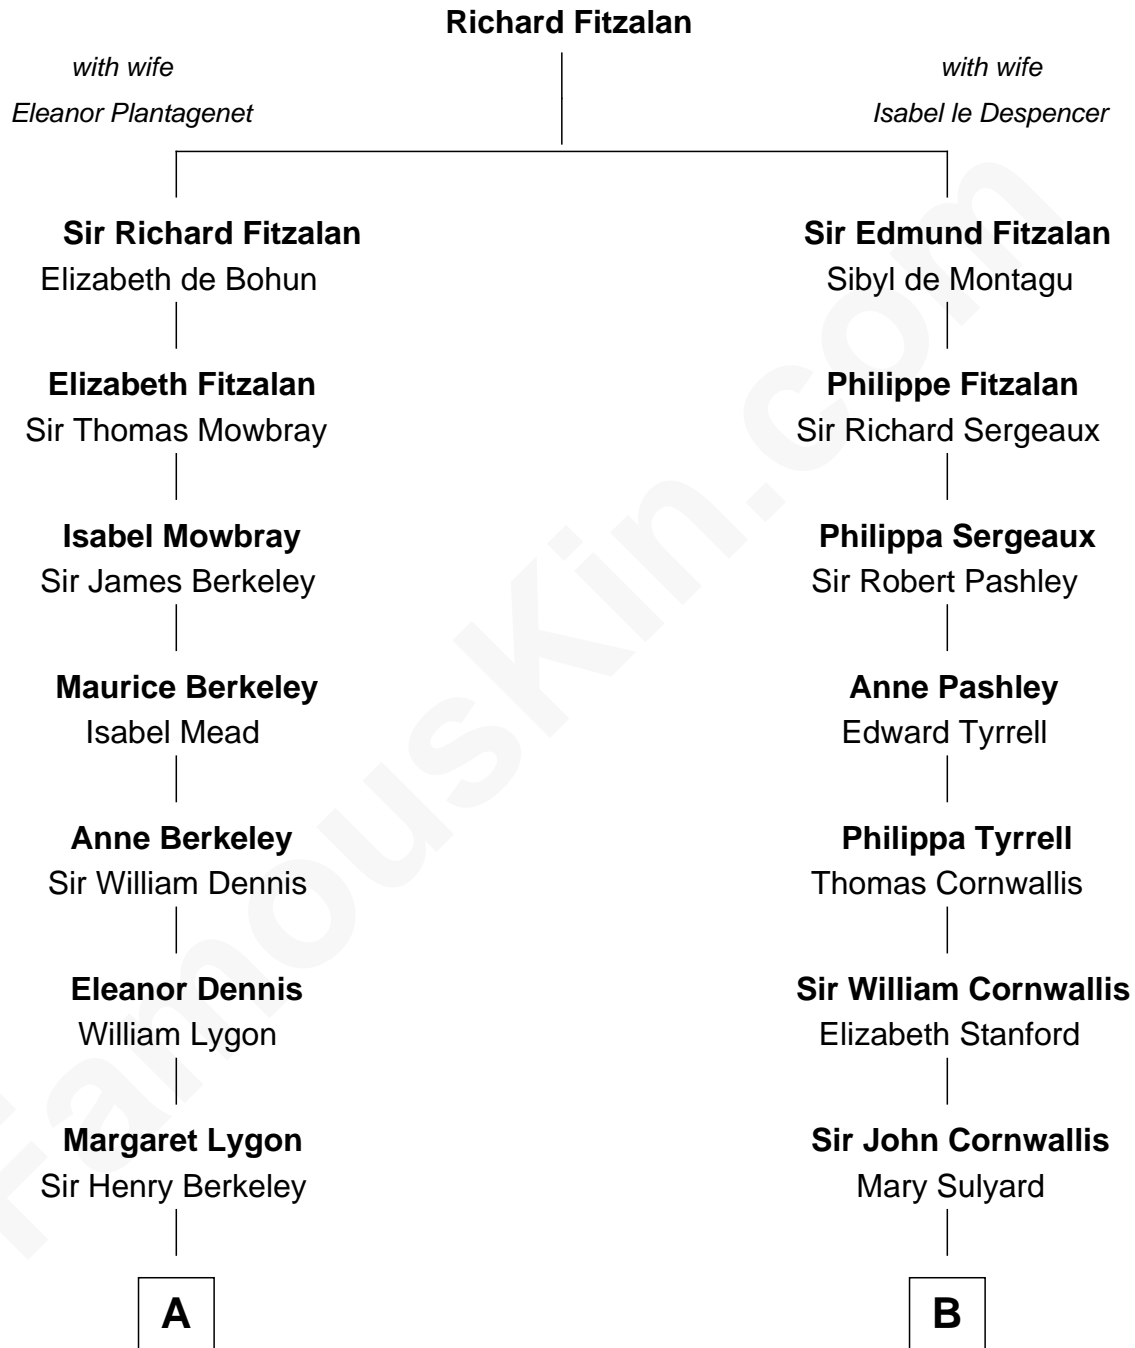

## Relationship Chart of

**Lt. Gen. James Brudenell**

*Leader of the "Charge of the Light Brigade"*

**14th cousin 4 times removed of**

**Ellen Louise (Axson) Wilson**

*First Lady of President Woodrow Wilson*

C

Rev. Samuel Edward Axson

Margaret Jane Hoyt

Ellen Louise (Axson) Wilson

*First Lady of Woodrow Wilson*

FamousKin.com