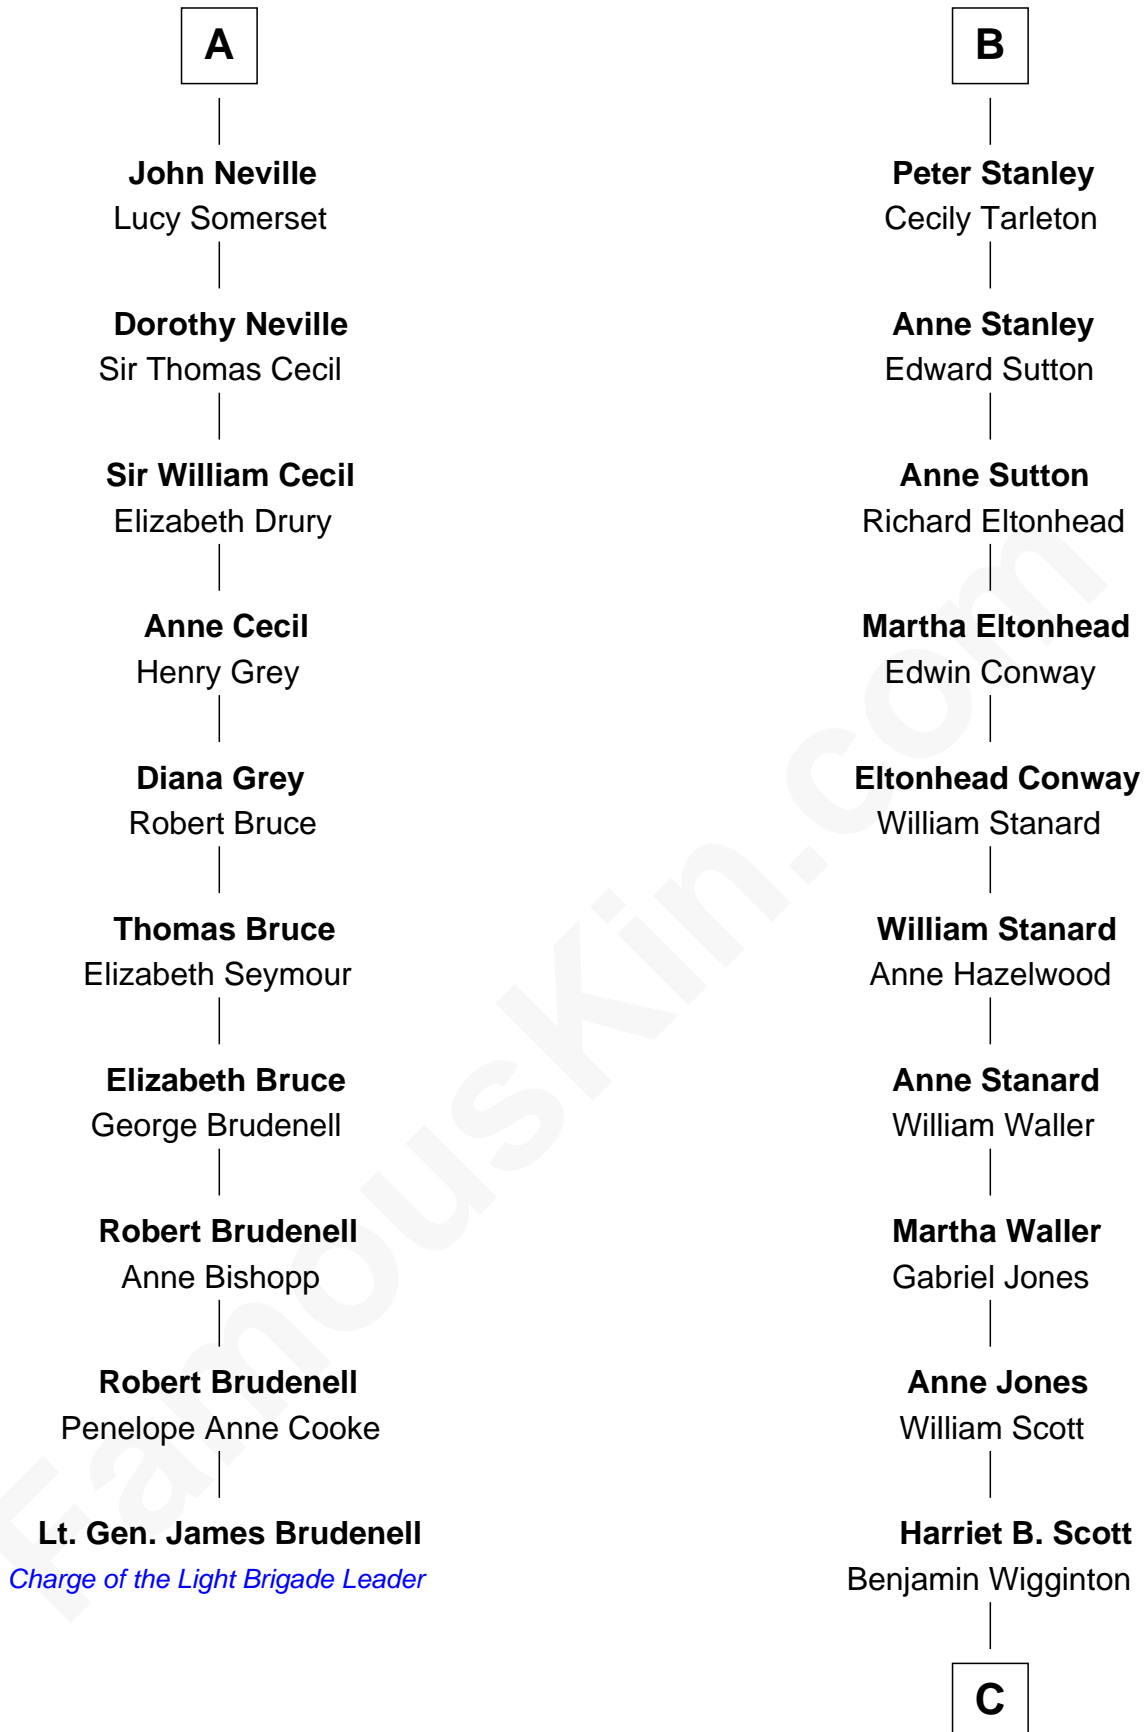

## Relationship Chart of

**Lt. Gen. James Brudenell**

*Leader of the "Charge of the Light Brigade"*

16th cousin 3 times removed of

**Edith (Bolling) Wilson**

*First Lady of President Woodrow Wilson*

**Katherine de Hastang**

Ralph de Stafford

**C**

**Anne E. Wigginton**

Archibald Bolling

**William Holcombe Bolling**

Sarah Spiers White

**Edith (Bolling) Wilson**

*First Lady of Woodrow Wilson*