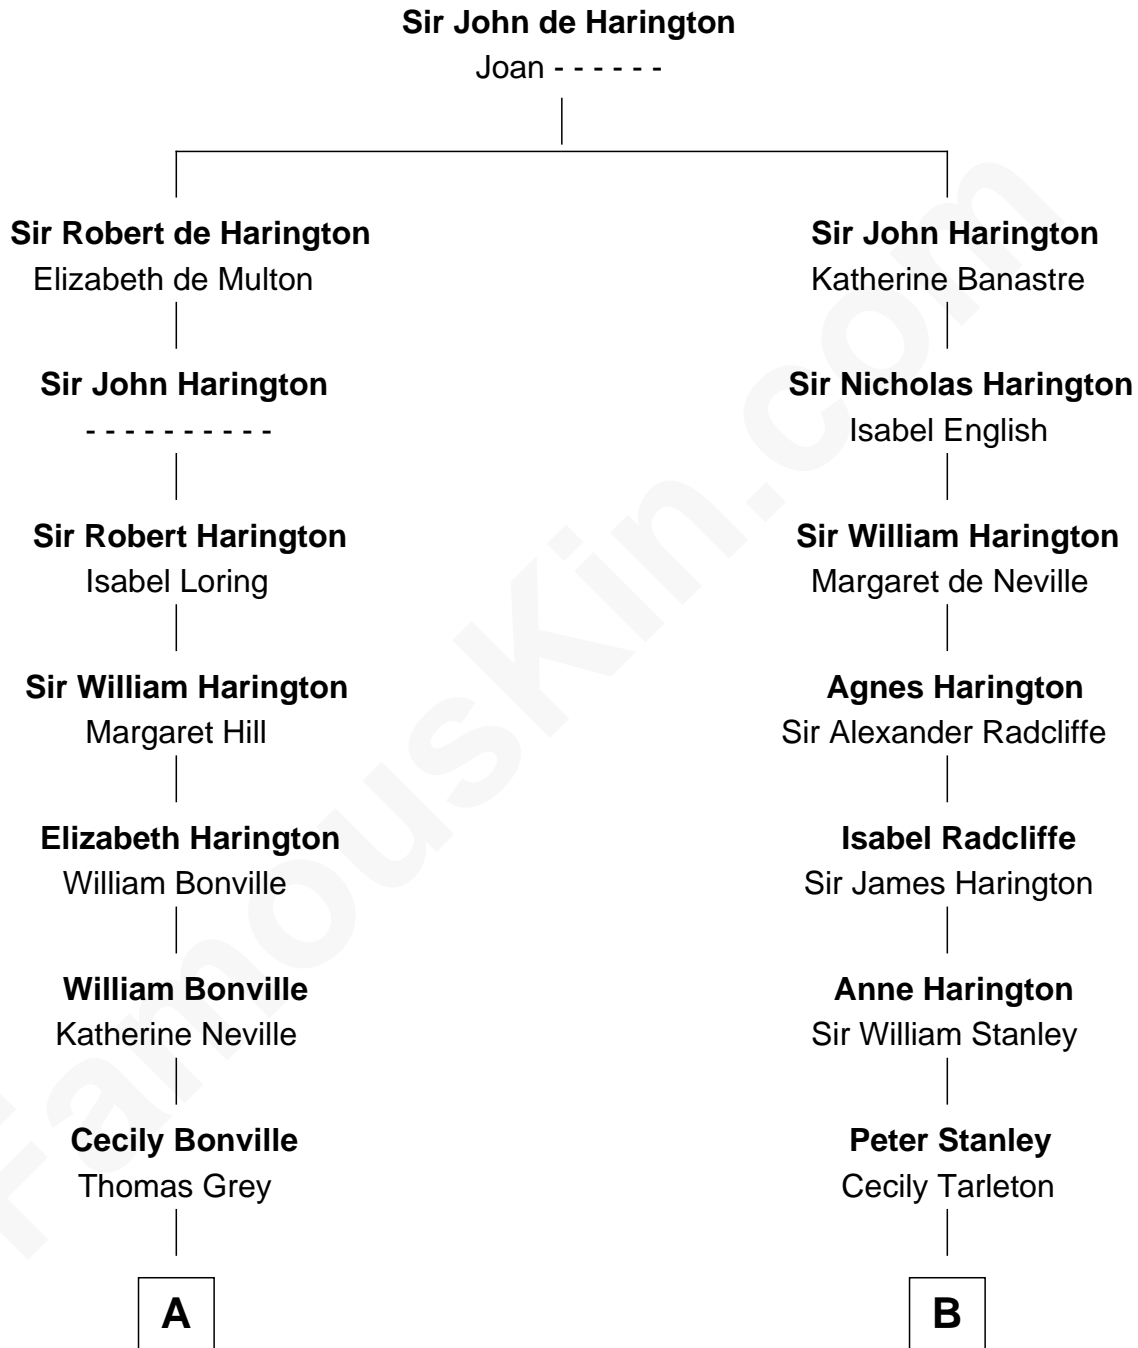

FamousKin.com

Relationship Chart of

Lt. Gen. James Brudenell

Leader of the "Charge of the Light Brigade"

17th cousin 1 time removed of

Edith (Bolling) Wilson

First Lady of President Woodrow Wilson

C

William Holcombe Bolling

Sarah Spiers White

Edith (Bolling) Wilson

First Lady of Woodrow Wilson

FamousKin.com