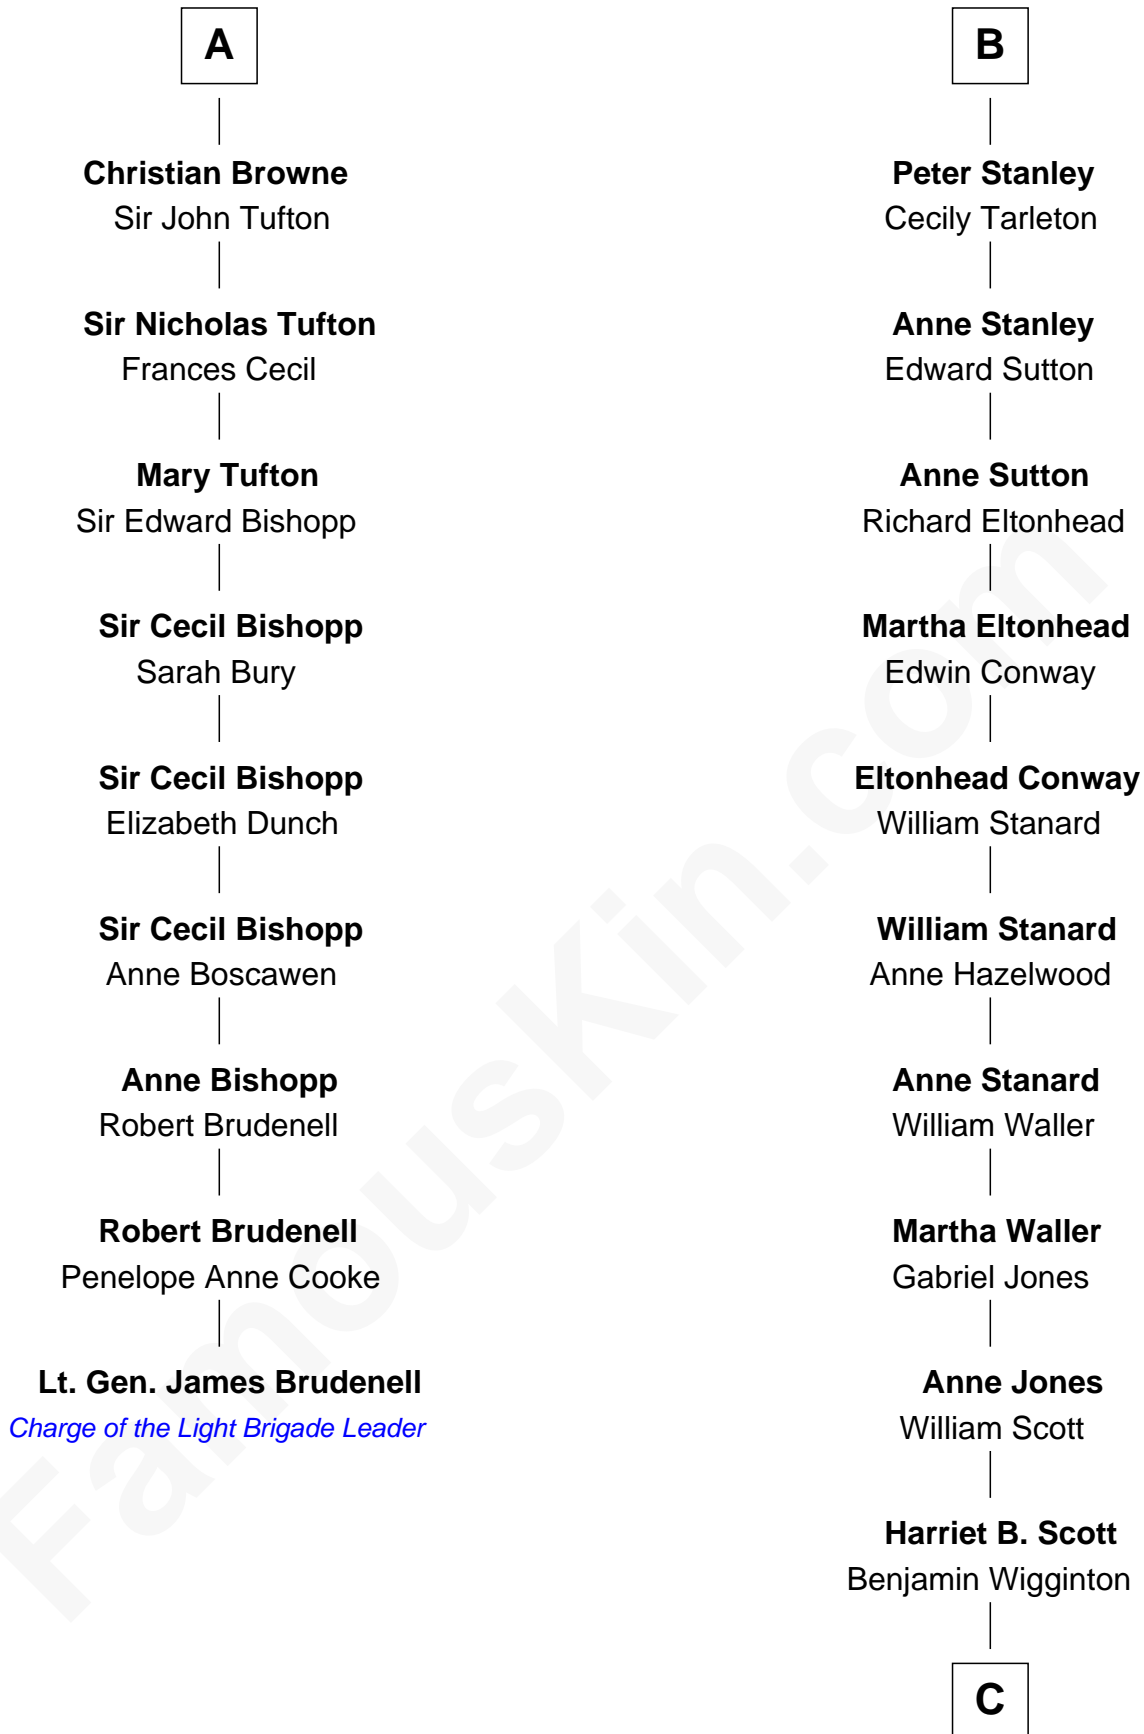

## Relationship Chart of

**Lt. Gen. James Brudenell**

*Leader of the "Charge of the Light Brigade"*

15th cousin 4 times removed of

**Edith (Bolling) Wilson**

*First Lady of President Woodrow Wilson*

**C**

**Anne E. Wigginton**

Archibald Bolling

**William Holcombe Bolling**

Sarah Spiers White

**Edith (Bolling) Wilson**

*First Lady of Woodrow Wilson*

FamousKin.com