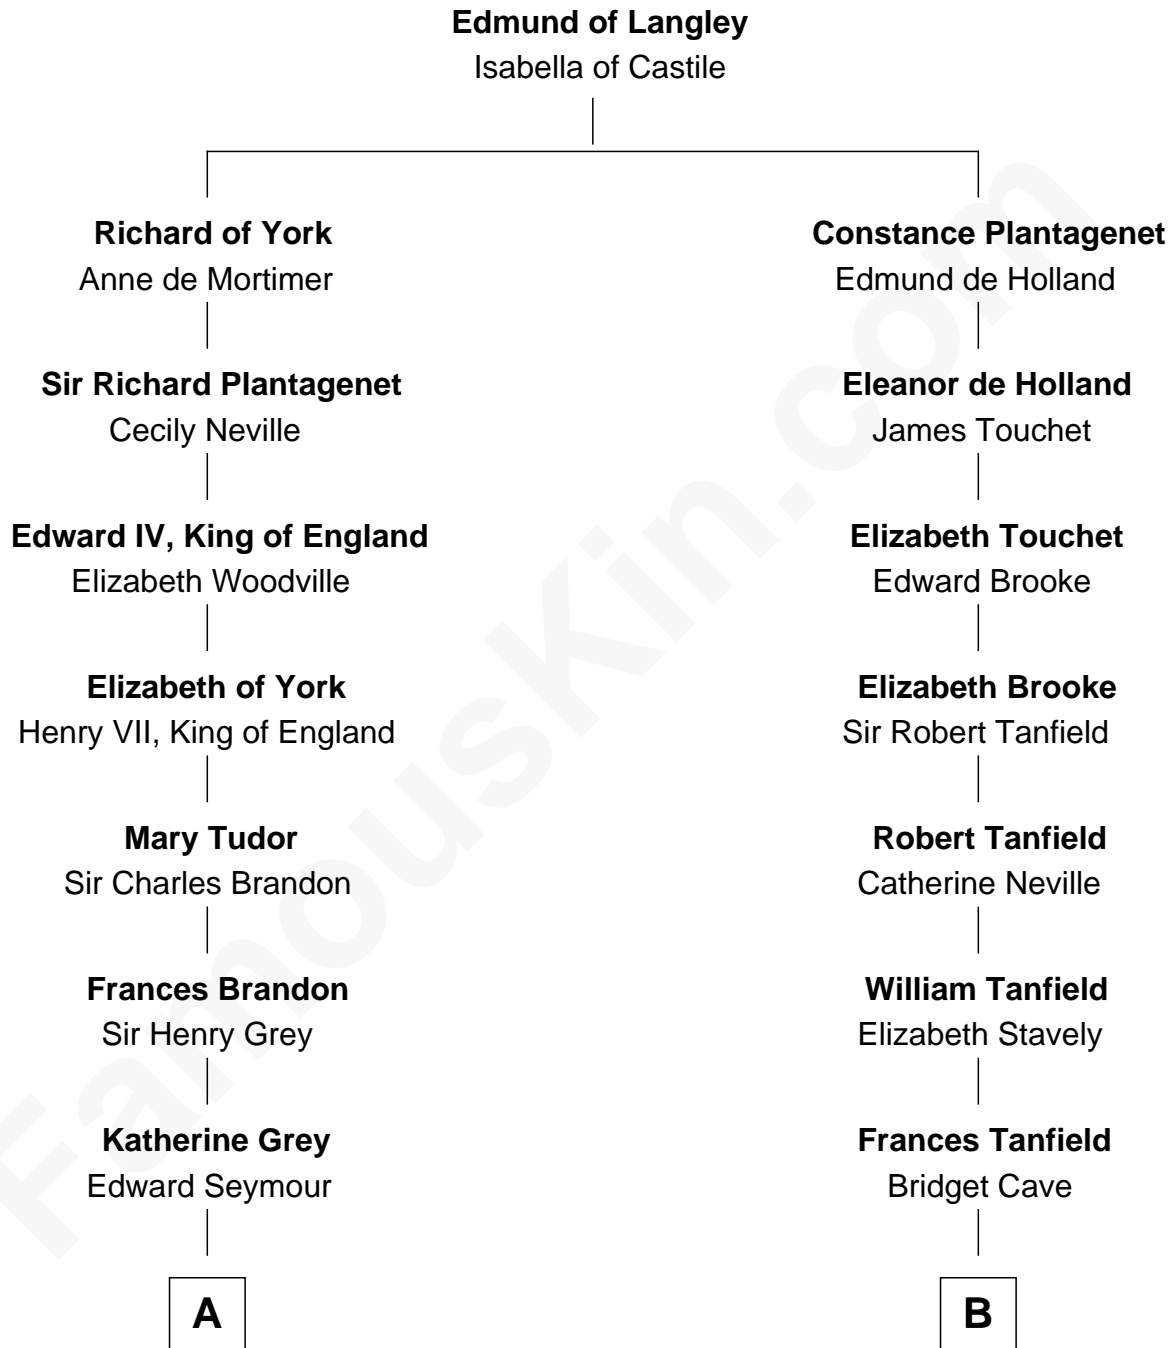

## Relationship Chart of

**Lt. Gen. James Brudenell**

*Leader of the "Charge of the Light Brigade"*

14th cousin 4 times removed of

**Edith (Bolling) Wilson**

*First Lady of President Woodrow Wilson*

C

William Holcombe Bolling

Sarah Spiers White

Edith (Bolling) Wilson

*First Lady of Woodrow Wilson*

FamousKin.com