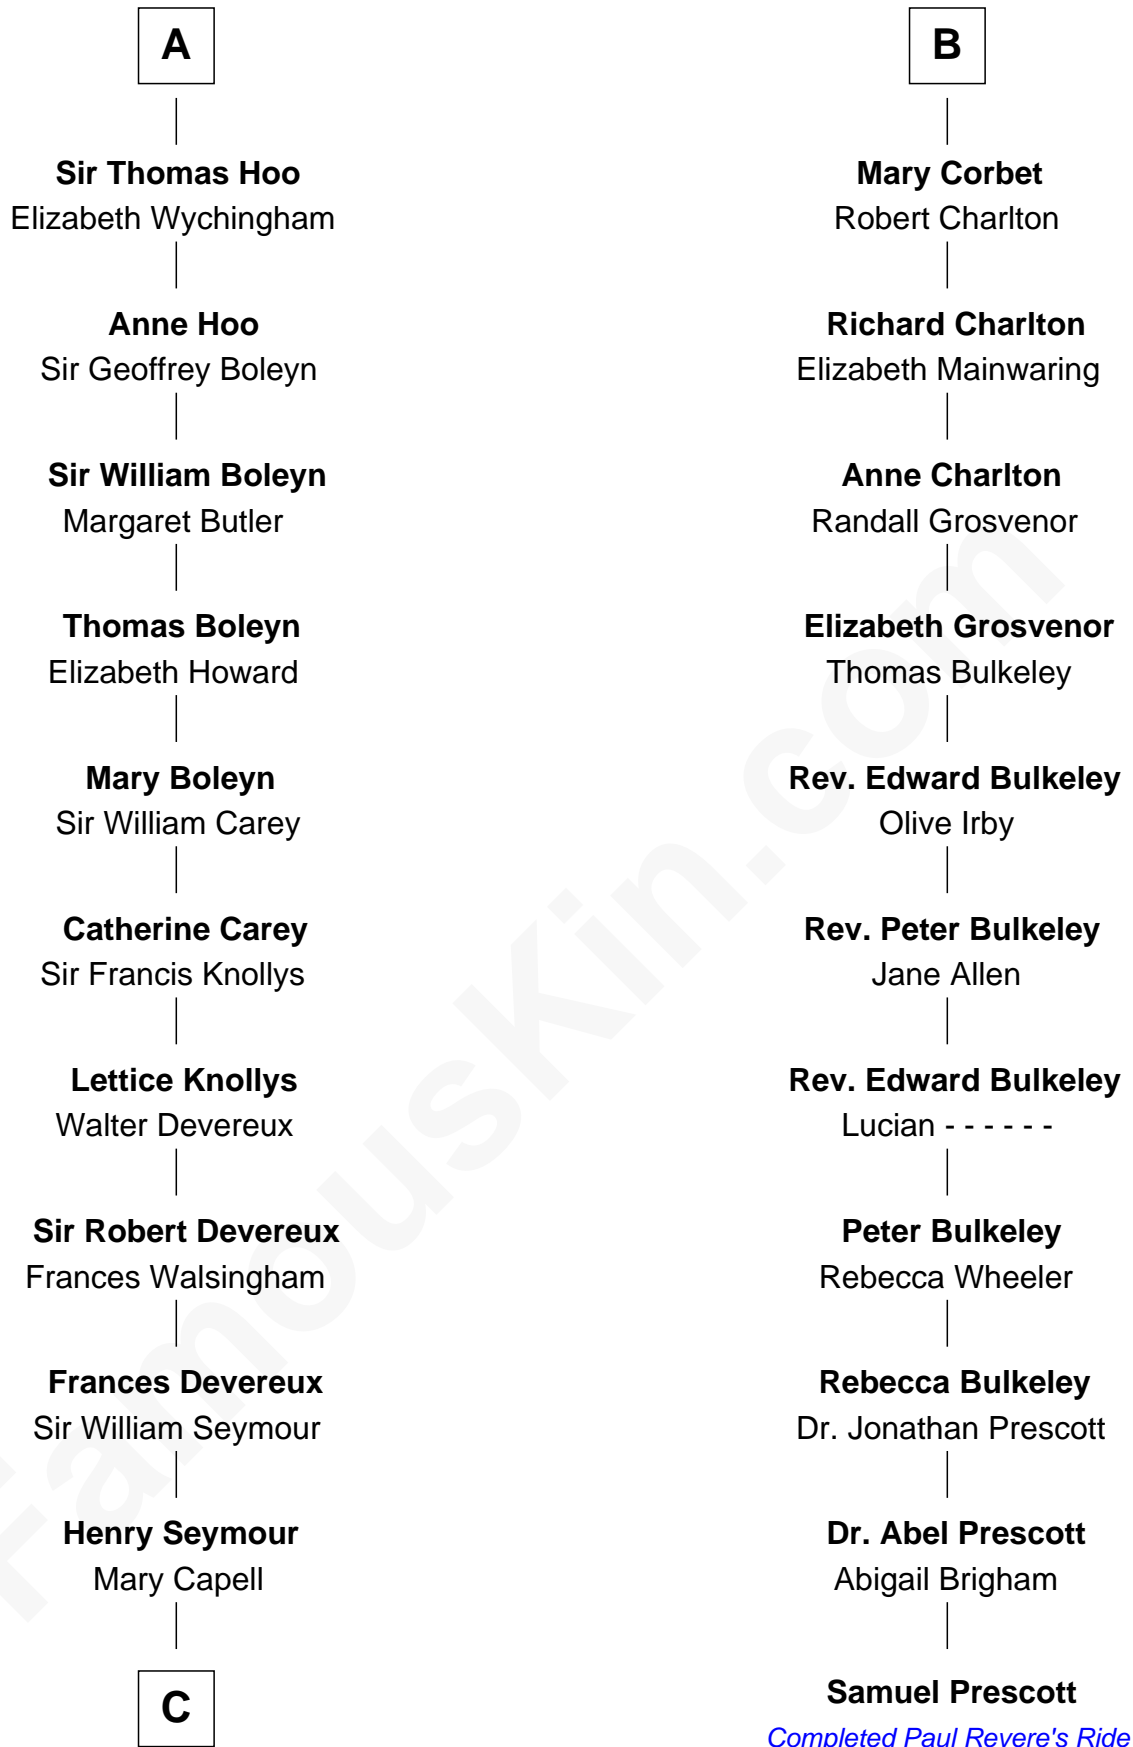

FamousKin.com

Relationship Chart of

Lt. Gen. James Brudenell

Leader of the "Charge of the Light Brigade"

17th cousin 4 times removed of

Samuel Prescott

Completed Paul Revere's Midnight Ride

C

Elizabeth Seymour

Thomas Bruce

Elizabeth Bruce

George Brudenell

Robert Brudenell

Anne Bishopp

Robert Brudenell

Penelope Anne Cooke