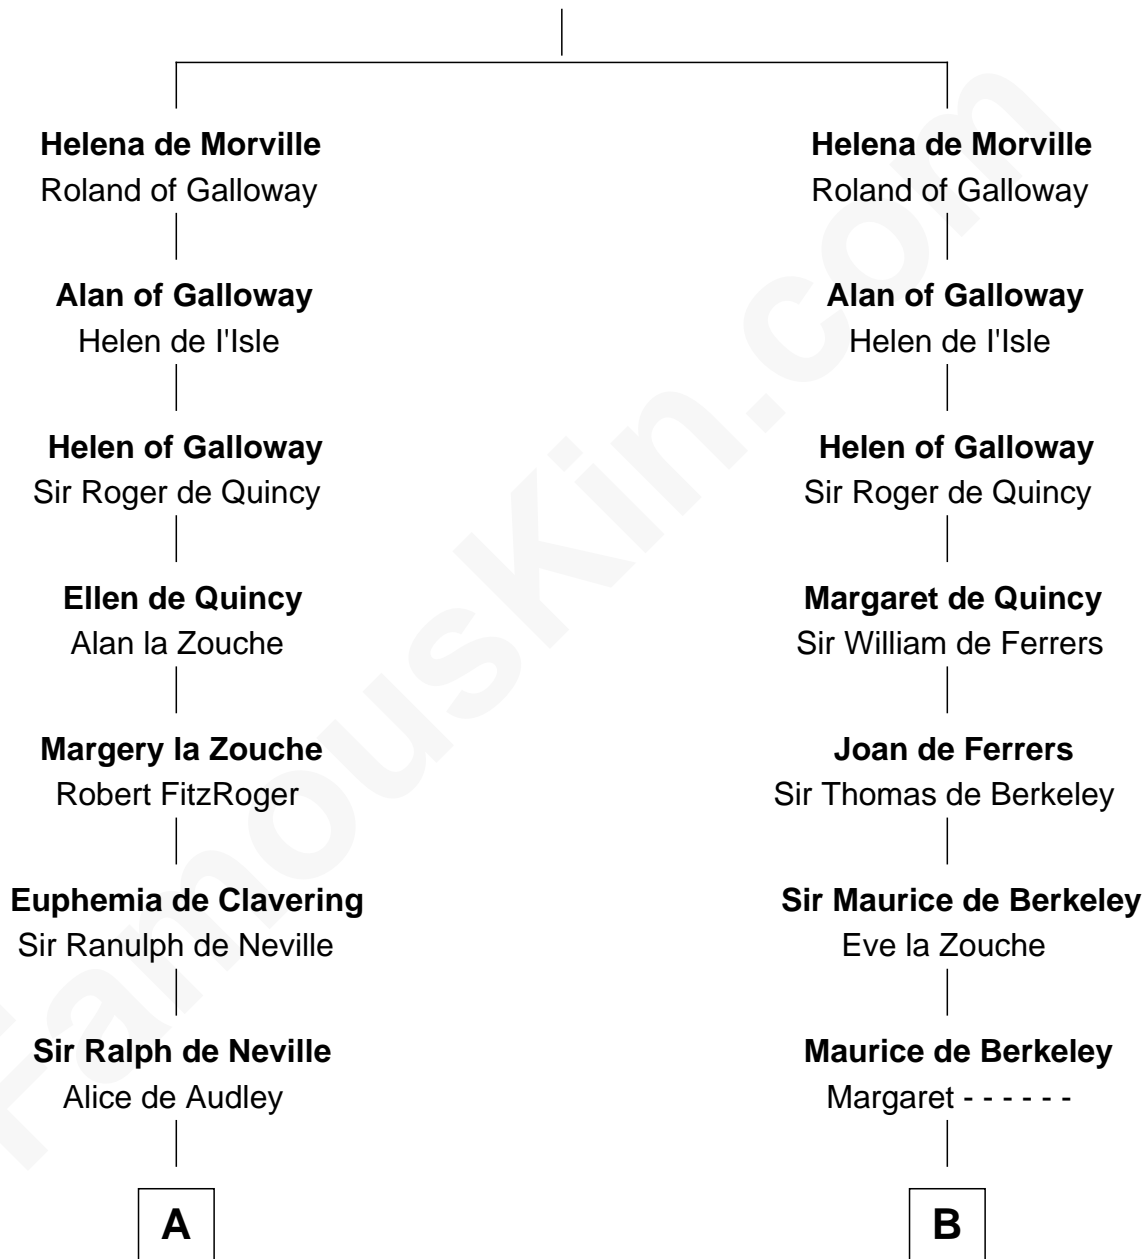

## Relationship Chart of

**Lt. Gen. James Brudenell**

*Leader of the "Charge of the Light Brigade"*

21st cousin of

**Samuel Prescott**

*Completed Paul Revere's Midnight Ride*

**Richard de Morville**

Avice of Lancaster

**C**

**Thomas Bruce**  
Elizabeth Seymour

**Elizabeth Bruce**  
George Brudenell

**Robert Brudenell**  
Anne Bishopp

**Robert Brudenell**  
Penelope Anne Cooke

**Lt. Gen. James Brudenell**  
*Charge of the Light Brigade Leader*

**D**

**Alice Lisle**  
John Hoar

**Elizabeth Hoar**  
Jonathan Prescott

**Dr. Jonathan Prescott**  
Rebecca Bulkeley

**Dr. Abel Prescott**  
Abigail Brigham

**Samuel Prescott**  
*Completed Paul Revere's Ride*