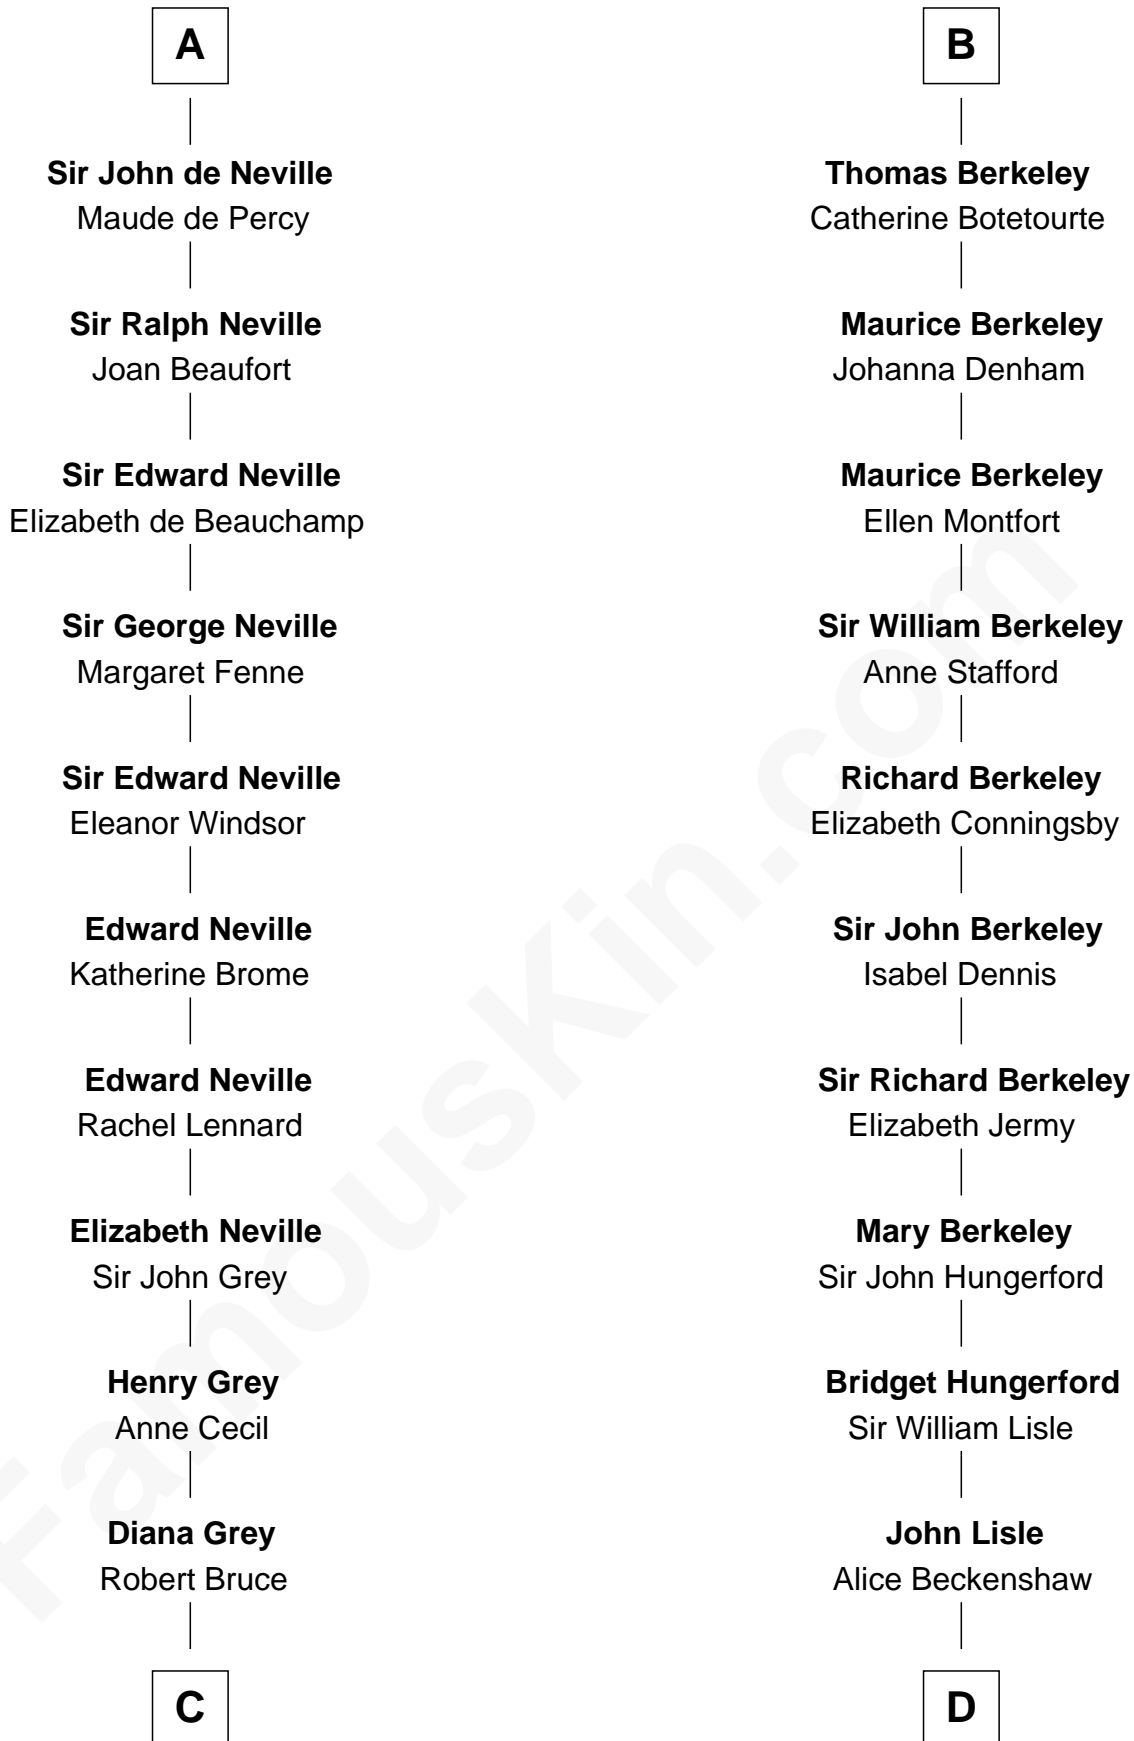

## Relationship Chart of

**Lt. Gen. James Brudenell**

*Leader of the "Charge of the Light Brigade"*

21st cousin of

**Samuel Prescott**

*Completed Paul Revere's Midnight Ride*

**Richard de Morville**

Avice of Lancaster

**C**

**Thomas Bruce**  
Elizabeth Seymour

**Elizabeth Bruce**  
George Brudenell

**Robert Brudenell**  
Anne Bishopp

**Robert Brudenell**  
Penelope Anne Cooke

**Lt. Gen. James Brudenell**  
*Charge of the Light Brigade Leader*

**D**

**Alice Lisle**  
John Hoar

**Elizabeth Hoar**  
Jonathan Prescott

**Dr. Jonathan Prescott**  
Rebecca Bulkeley

**Dr. Abel Prescott**  
Abigail Brigham

**Samuel Prescott**  
*Completed Paul Revere's Ride*