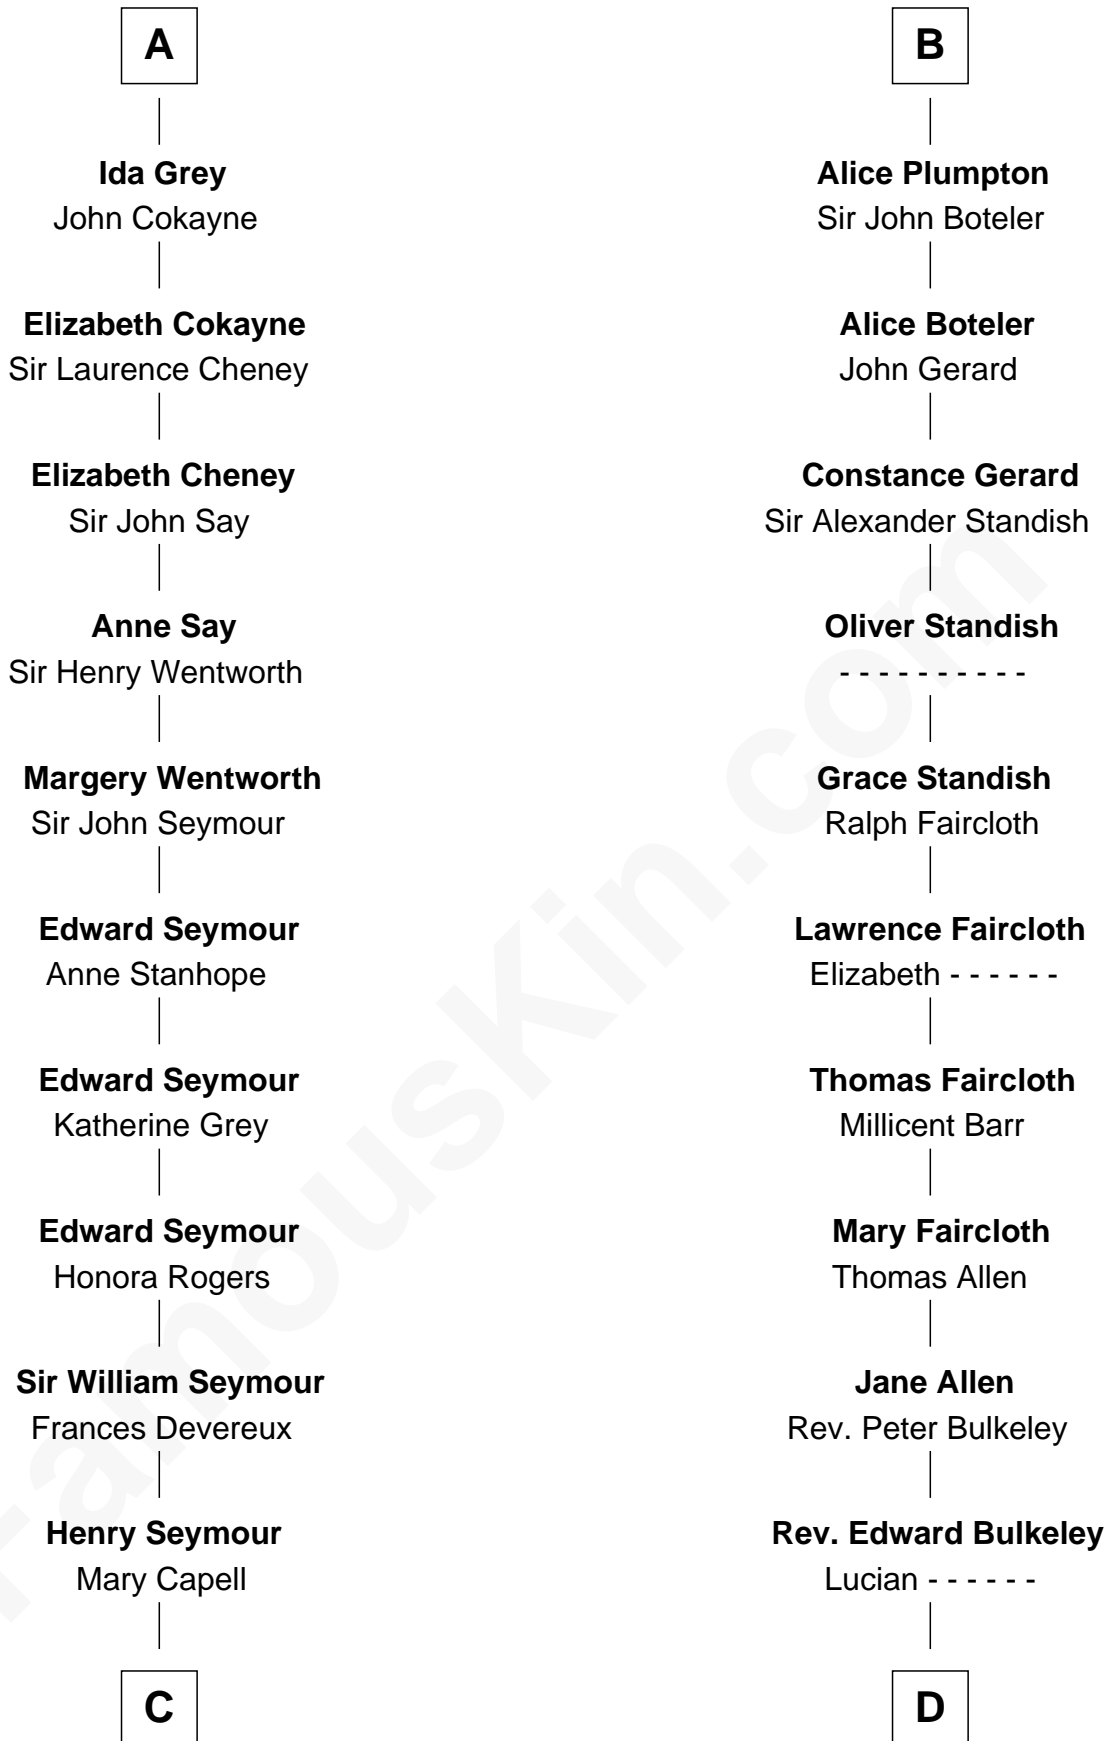

FamousKin.com Relationship Chart of

Lt. Gen. James Brudenell

Leader of the "Charge of the Light Brigade"

20th cousin 1 time removed of

Samuel Prescott

Completed Paul Revere's Midnight Ride

C

Elizabeth Seymour

Thomas Bruce

Elizabeth Bruce

George Brudenell

Robert Brudenell

Anne Bishopp

Robert Brudenell

Penelope Anne Cooke

Lt. Gen. James Brudenell