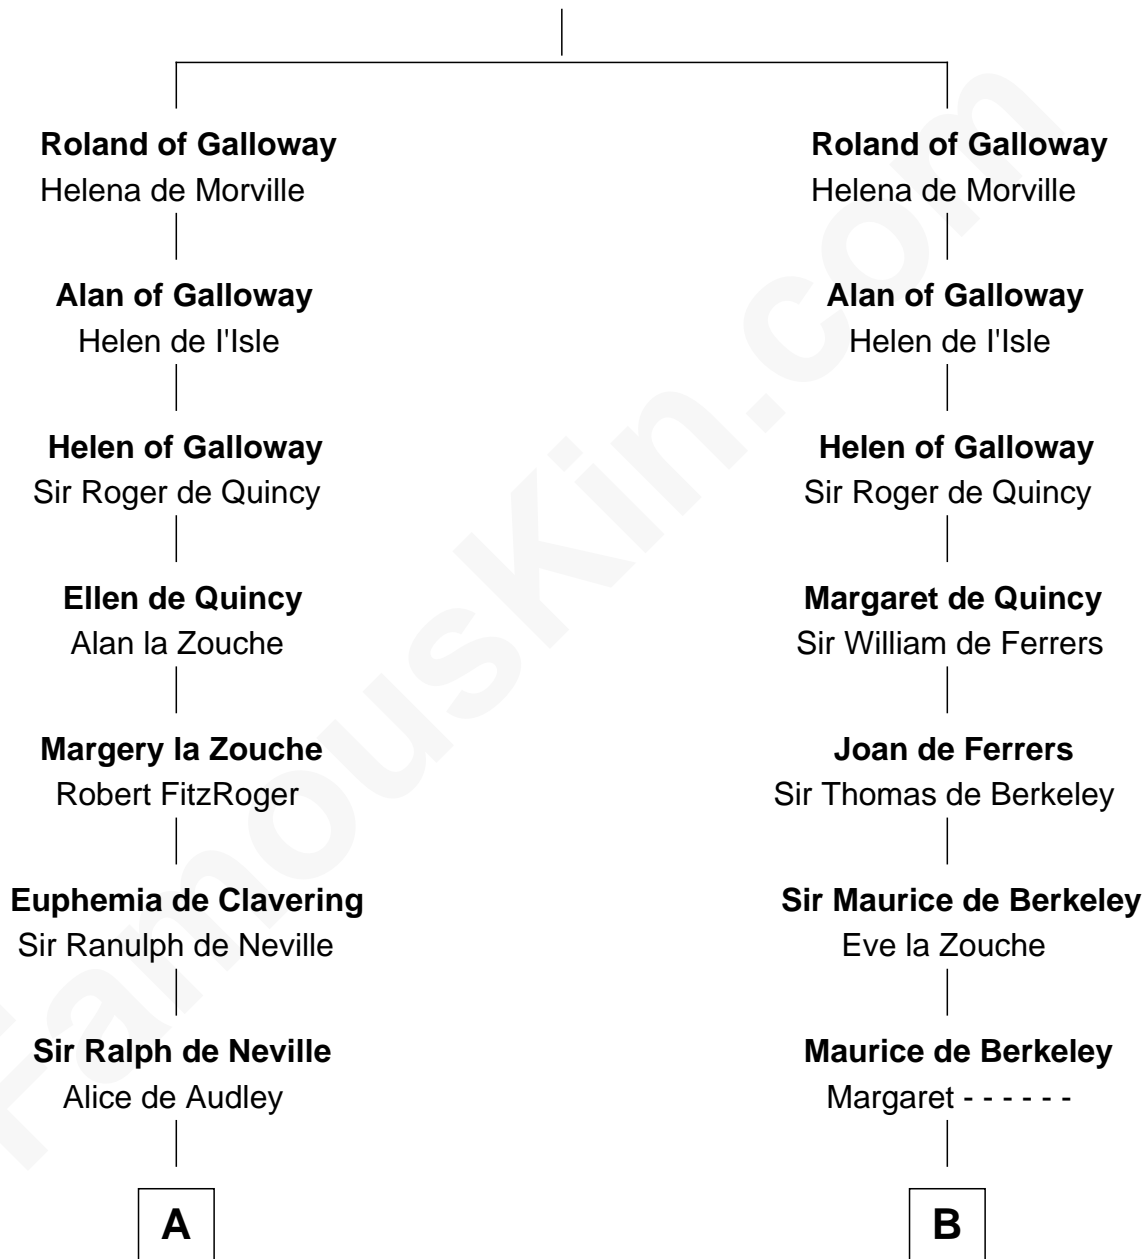

# FamousKin.com Relationship Chart of

**Lt. Gen. James Brudenell**

*Leader of the "Charge of the Light Brigade"*

21st cousin of

**Samuel Prescott**

*Completed Paul Revere's Midnight Ride*

**Uhtred of Galloway**

Gunnild of Dunbar

**C**

**Thomas Bruce**  
Elizabeth Seymour

**Elizabeth Bruce**  
George Brudenell

**Robert Brudenell**  
Anne Bishopp

**Robert Brudenell**  
Penelope Anne Cooke

**Lt. Gen. James Brudenell**  
*Charge of the Light Brigade Leader*

**D**

**Alice Lisle**  
John Hoar

**Elizabeth Hoar**  
Jonathan Prescott

**Dr. Jonathan Prescott**  
Rebecca Bulkeley

**Dr. Abel Prescott**  
Abigail Brigham

**Samuel Prescott**  
*Completed Paul Revere's Ride*