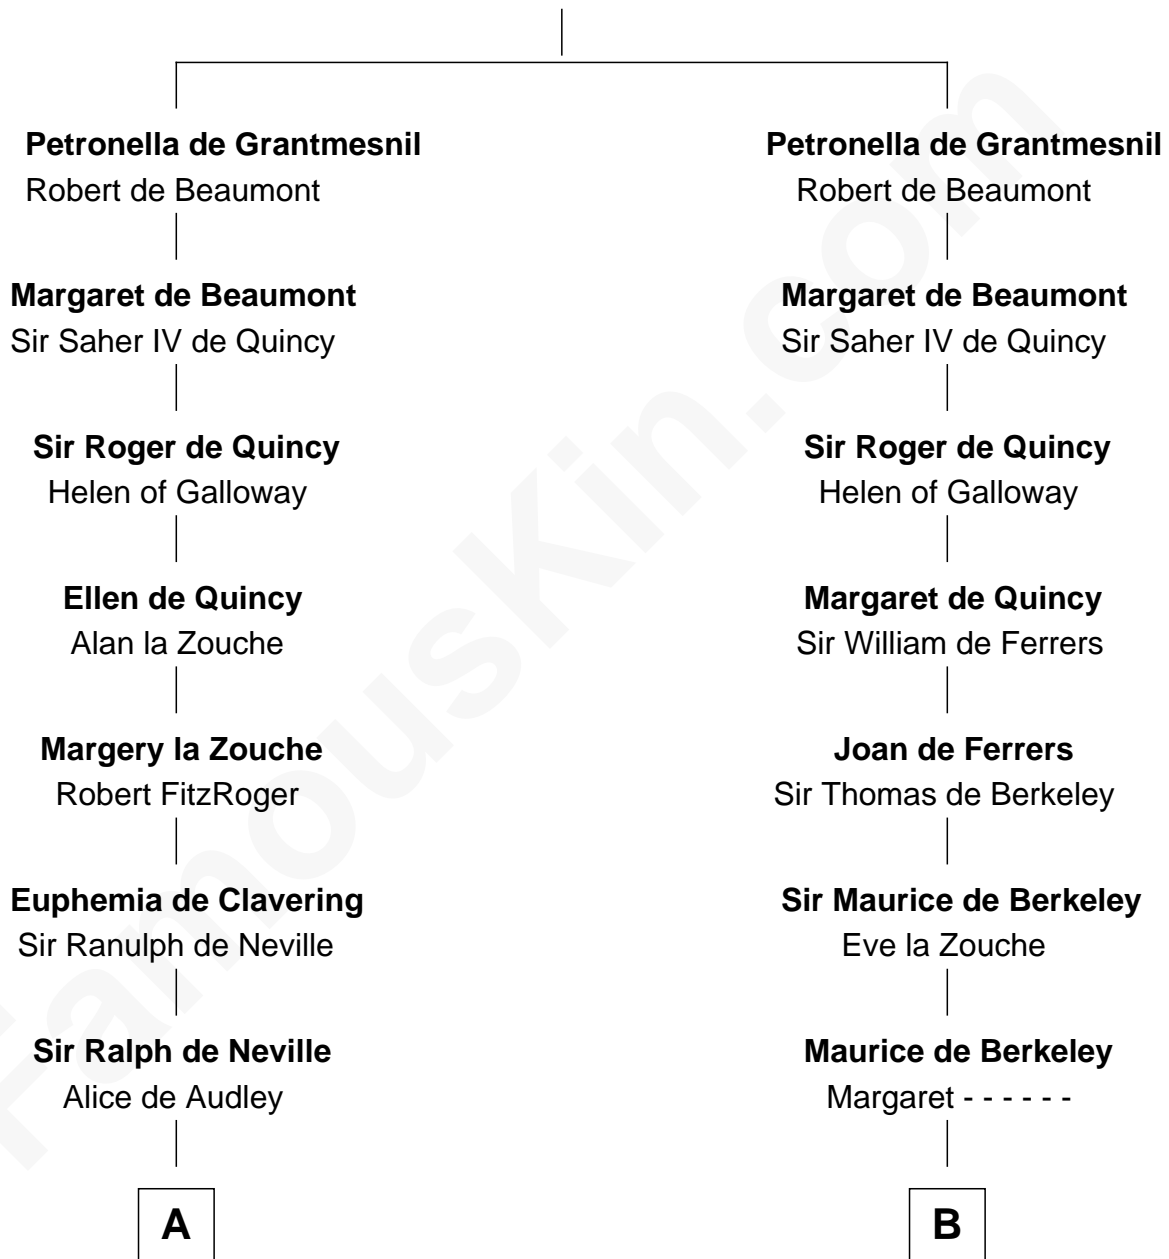

FamousKin.com Relationship Chart of

Lt. Gen. James Brudenell

Leader of the "Charge of the Light Brigade"

21st cousin of

Samuel Prescott

Completed Paul Revere's Midnight Ride

Hugh de Grantmesnil

C

Thomas Bruce
Elizabeth Seymour

Elizabeth Bruce
George Brudenell

Robert Brudenell
Anne Bishopp

Robert Brudenell
Penelope Anne Cooke

Lt. Gen. James Brudenell
Charge of the Light Brigade Leader

D

Alice Lisle
John Hoar

Elizabeth Hoar
Jonathan Prescott

Dr. Jonathan Prescott
Rebecca Bulkeley

Dr. Abel Prescott
Abigail Brigham

Samuel Prescott
Completed Paul Revere's Ride