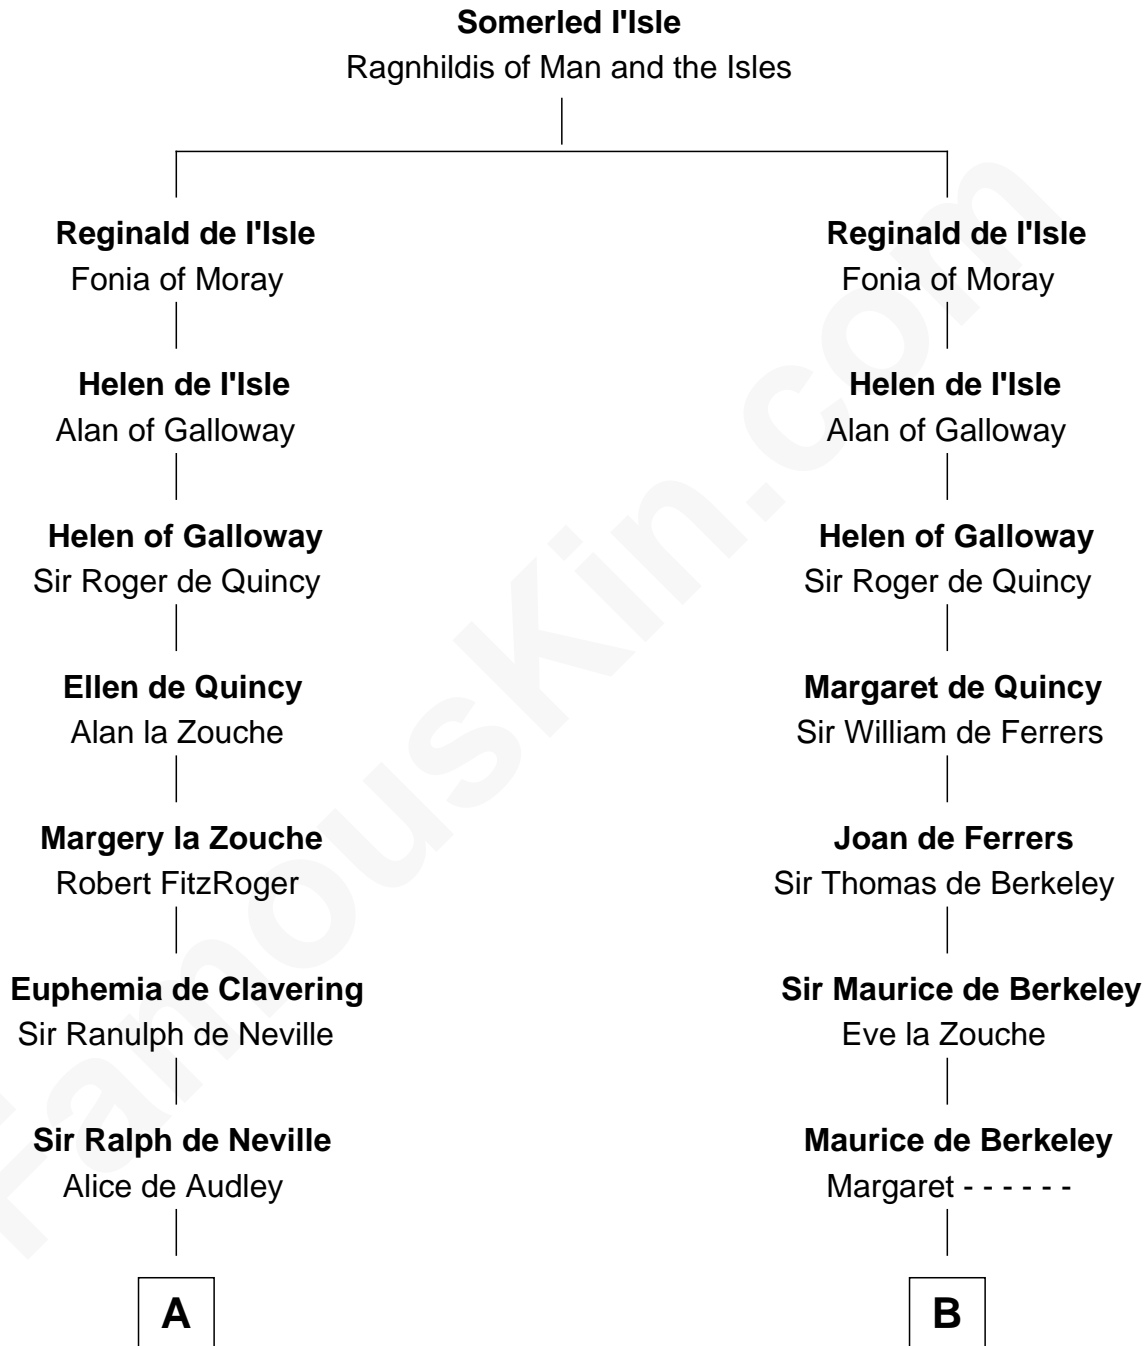

FamousKin.com Relationship Chart of

Lt. Gen. James Brudenell

Leader of the "Charge of the Light Brigade"

21st cousin of

Samuel Prescott

Completed Paul Revere's Midnight Ride

C

Thomas Bruce
Elizabeth Seymour

Elizabeth Bruce
George Brudenell

Robert Brudenell
Anne Bishopp

Robert Brudenell
Penelope Anne Cooke

Lt. Gen. James Brudenell
Charge of the Light Brigade Leader

D

Alice Lisle
John Hoar

Elizabeth Hoar
Jonathan Prescott

Dr. Jonathan Prescott
Rebecca Bulkeley

Dr. Abel Prescott
Abigail Brigham

Samuel Prescott
Completed Paul Revere's Ride

FamousKin.com