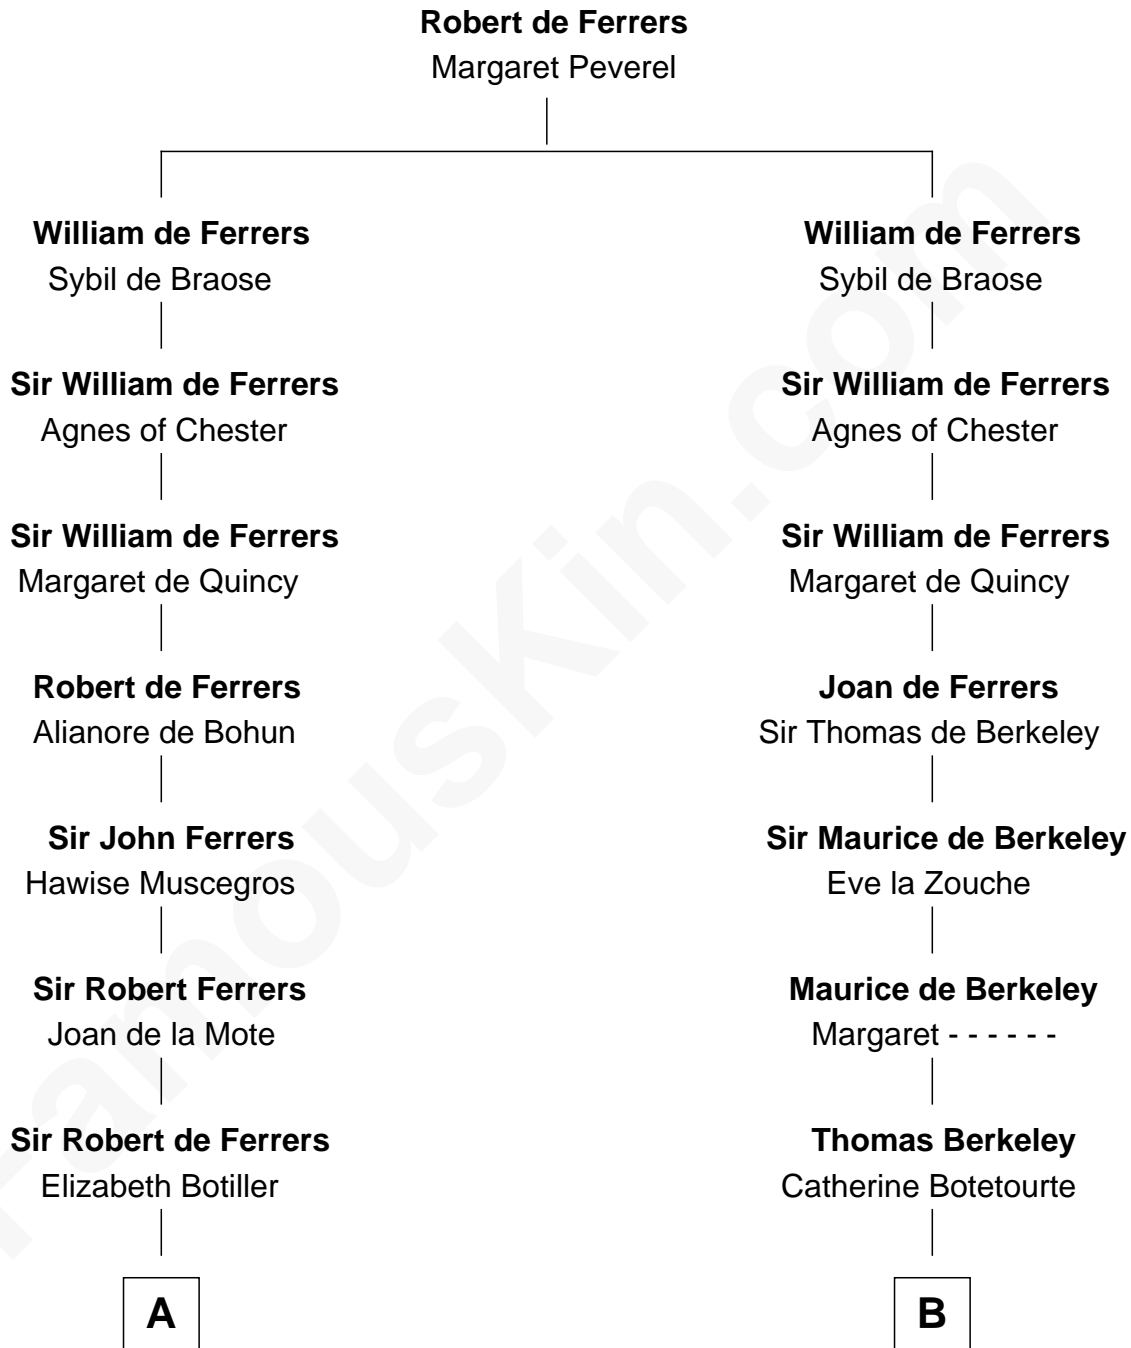

FamousKin.com

Relationship Chart of

Lt. Gen. James Brudenell

Leader of the "Charge of the Light Brigade"

20th cousin 1 time removed of

Samuel Prescott

Completed Paul Revere's Midnight Ride

C

Frances Savile
Francis Brudenell

George Brudenell
Elizabeth Bruce

Robert Brudenell
Anne Bishopp

Robert Brudenell
Penelope Anne Cooke

Lt. Gen. James Brudenell
Charge of the Light Brigade Leader

D

Elizabeth Hoar
Jonathan Prescott

Dr. Jonathan Prescott
Rebecca Bulkeley

Dr. Abel Prescott
Abigail Brigham

Samuel Prescott
Completed Paul Revere's Ride