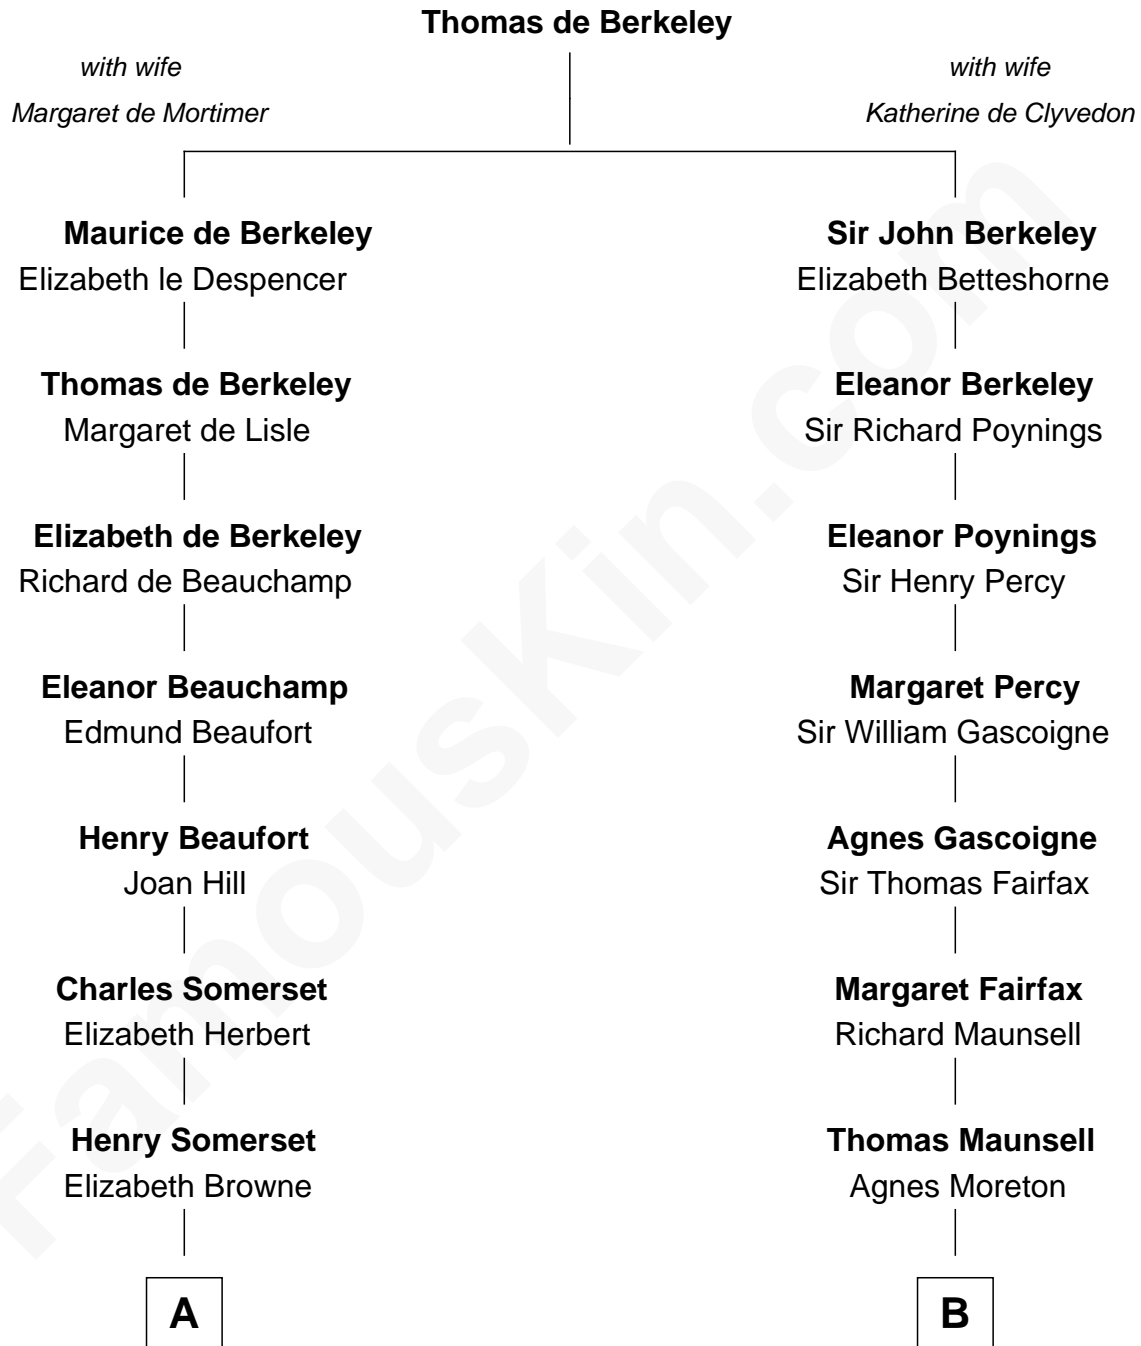

## Relationship Chart of

**Lt. Gen. James Brudenell**

*Leader of the "Charge of the Light Brigade"*

16th cousin 3 times removed of

**Phoebe Waller-Bridge**

*Theatre, TV and Movie Actress*

**C**

**Cyprian Chandos Richard Waller Waller-Bridge**