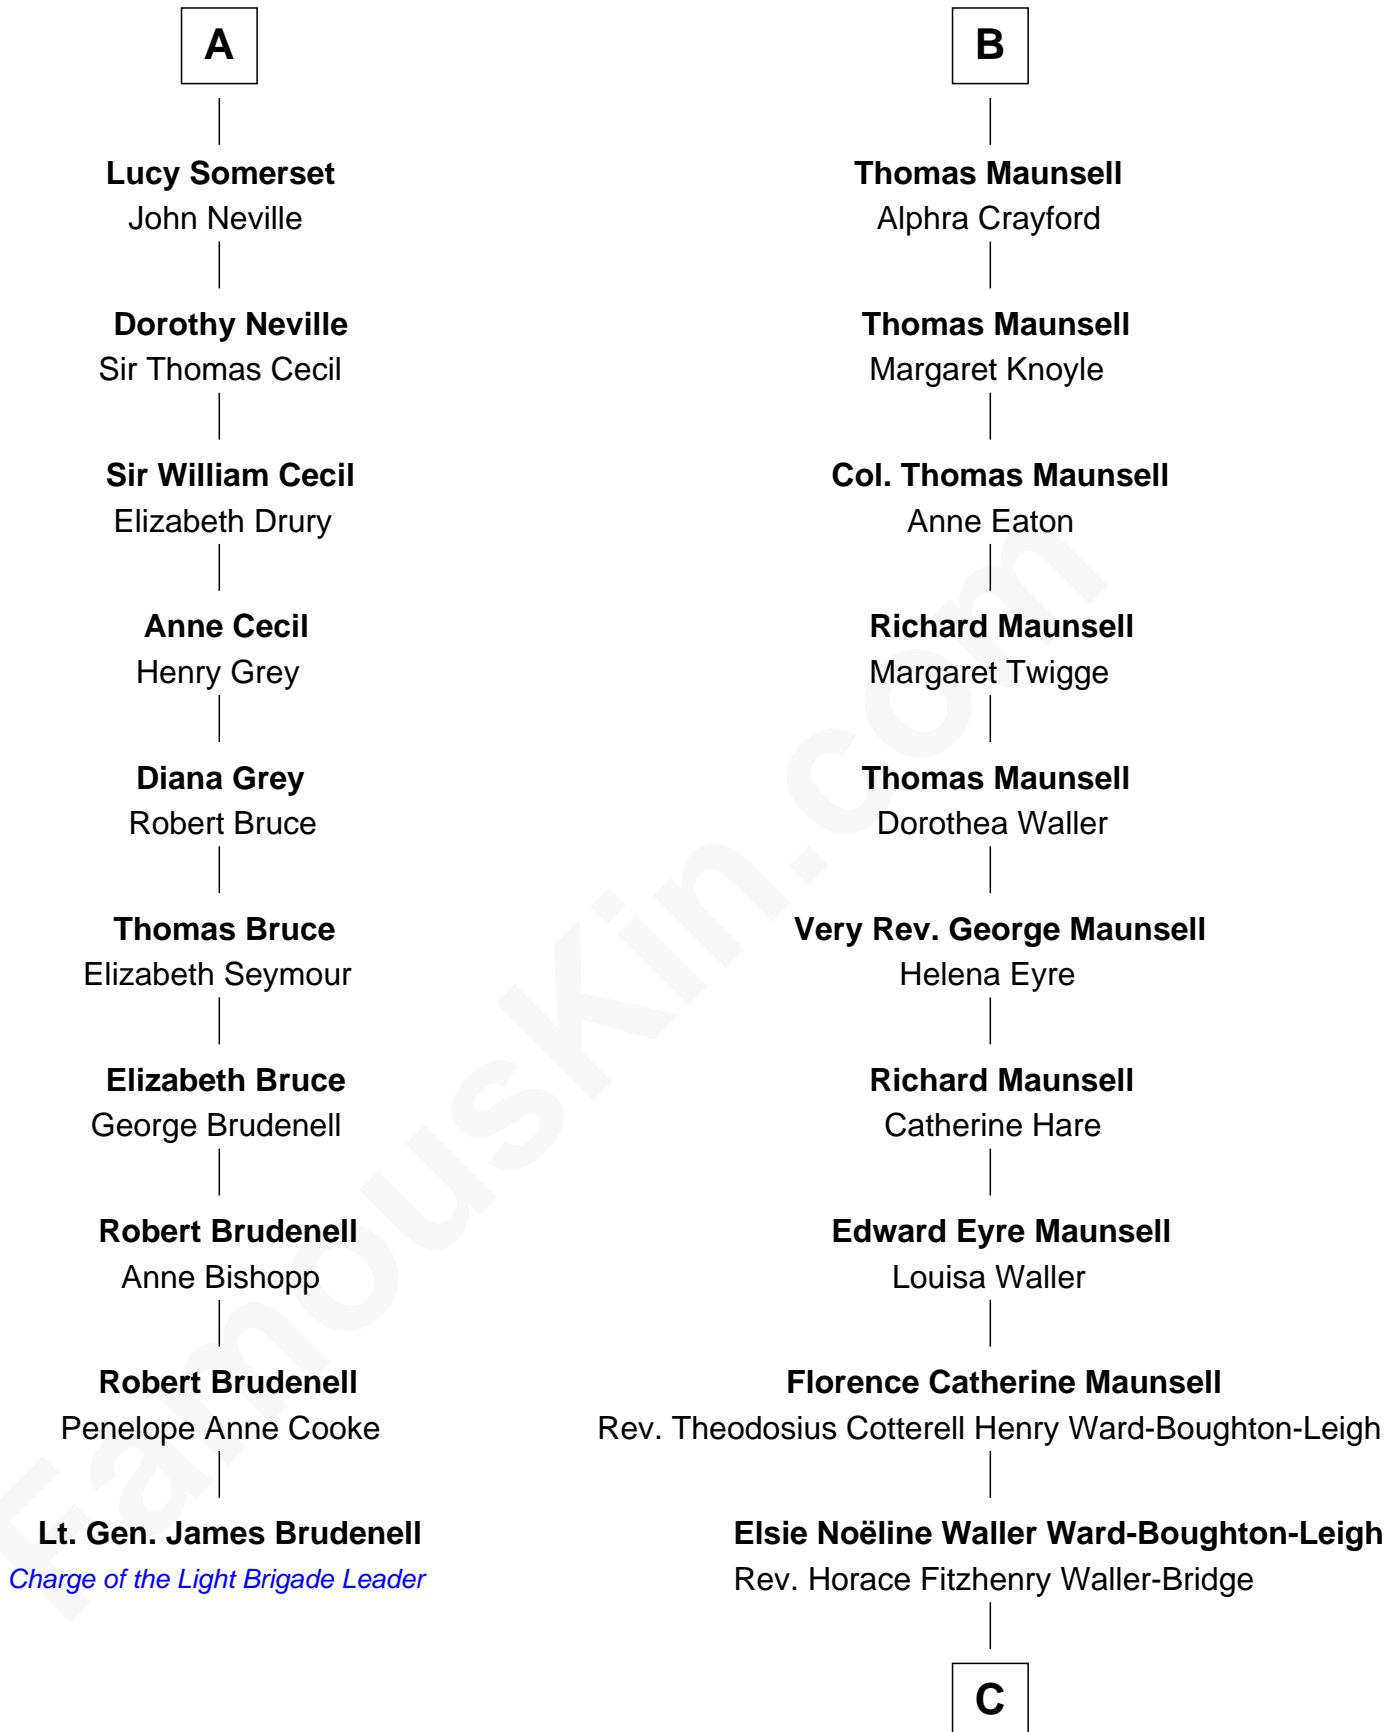

## Relationship Chart of

**Lt. Gen. James Brudenell**

*Leader of the "Charge of the Light Brigade"*

16th cousin 3 times removed of

**Phoebe Waller-Bridge**

*Theatre, TV and Movie Actress*

**C**

**Cyprian Chandos Richard Waller Waller-Bridge**