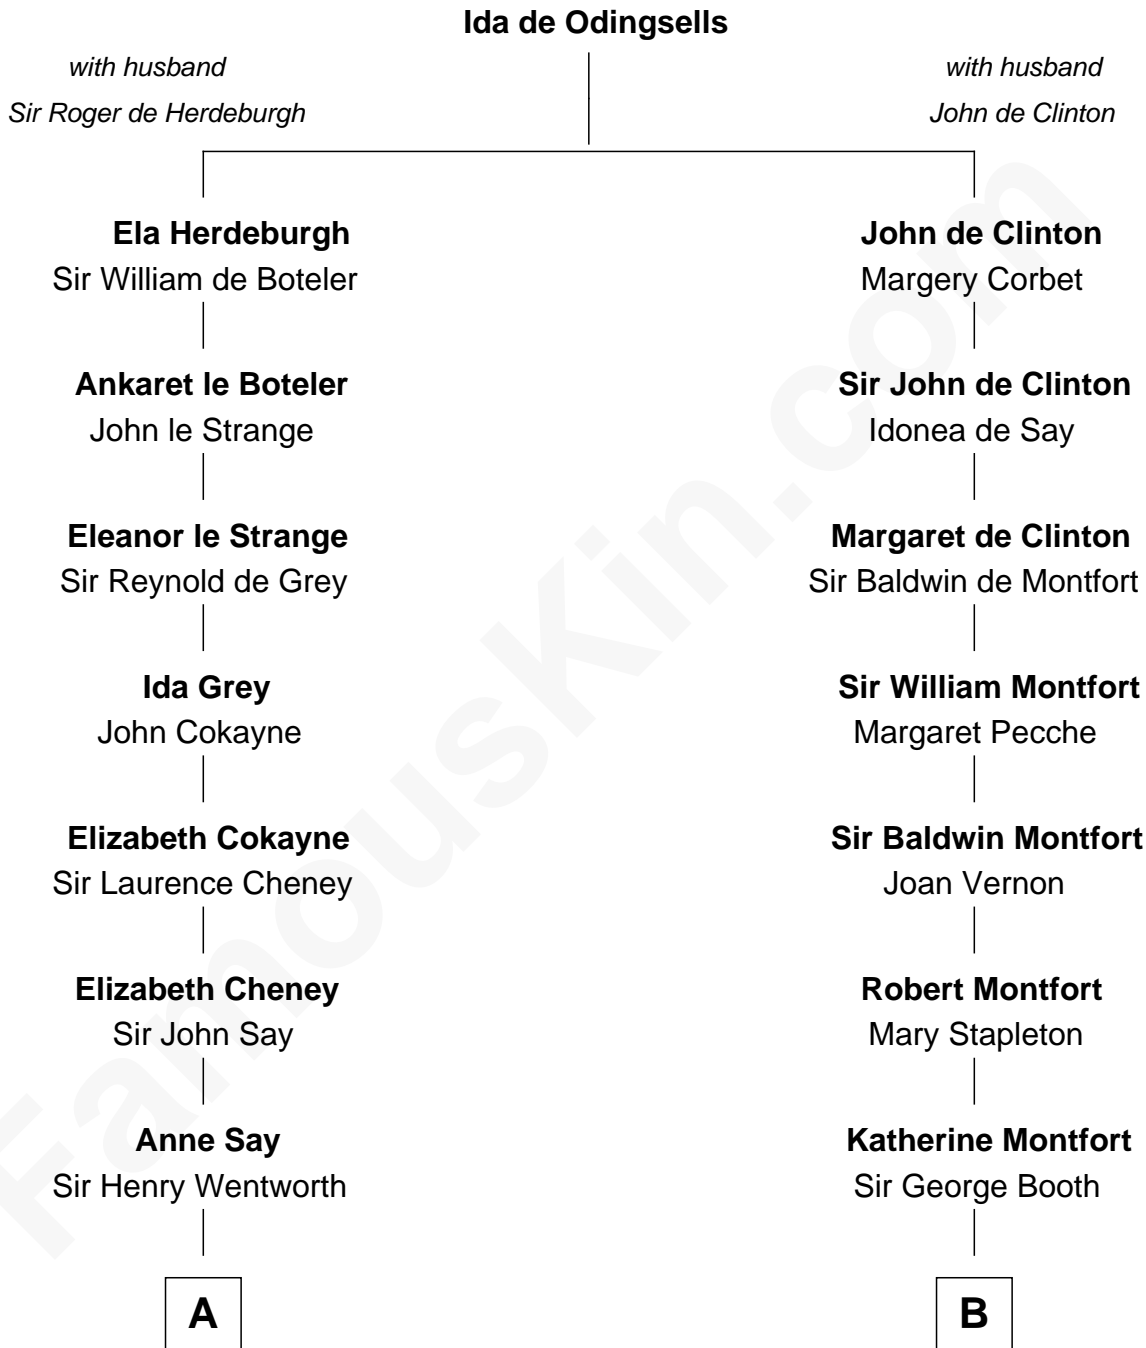

FamousKin.com

Relationship Chart of

Lt. Gen. James Brudenell

Leader of the "Charge of the Light Brigade"

17th cousin 1 time removed of

Stephen A. Douglas

Participated in Lincoln-Douglas Debates

C

Sarah Fiske

Dr. Stephen Arnold Douglass

Stephen A. Douglas

The Lincoln-Douglas Debates

FamousKin.com