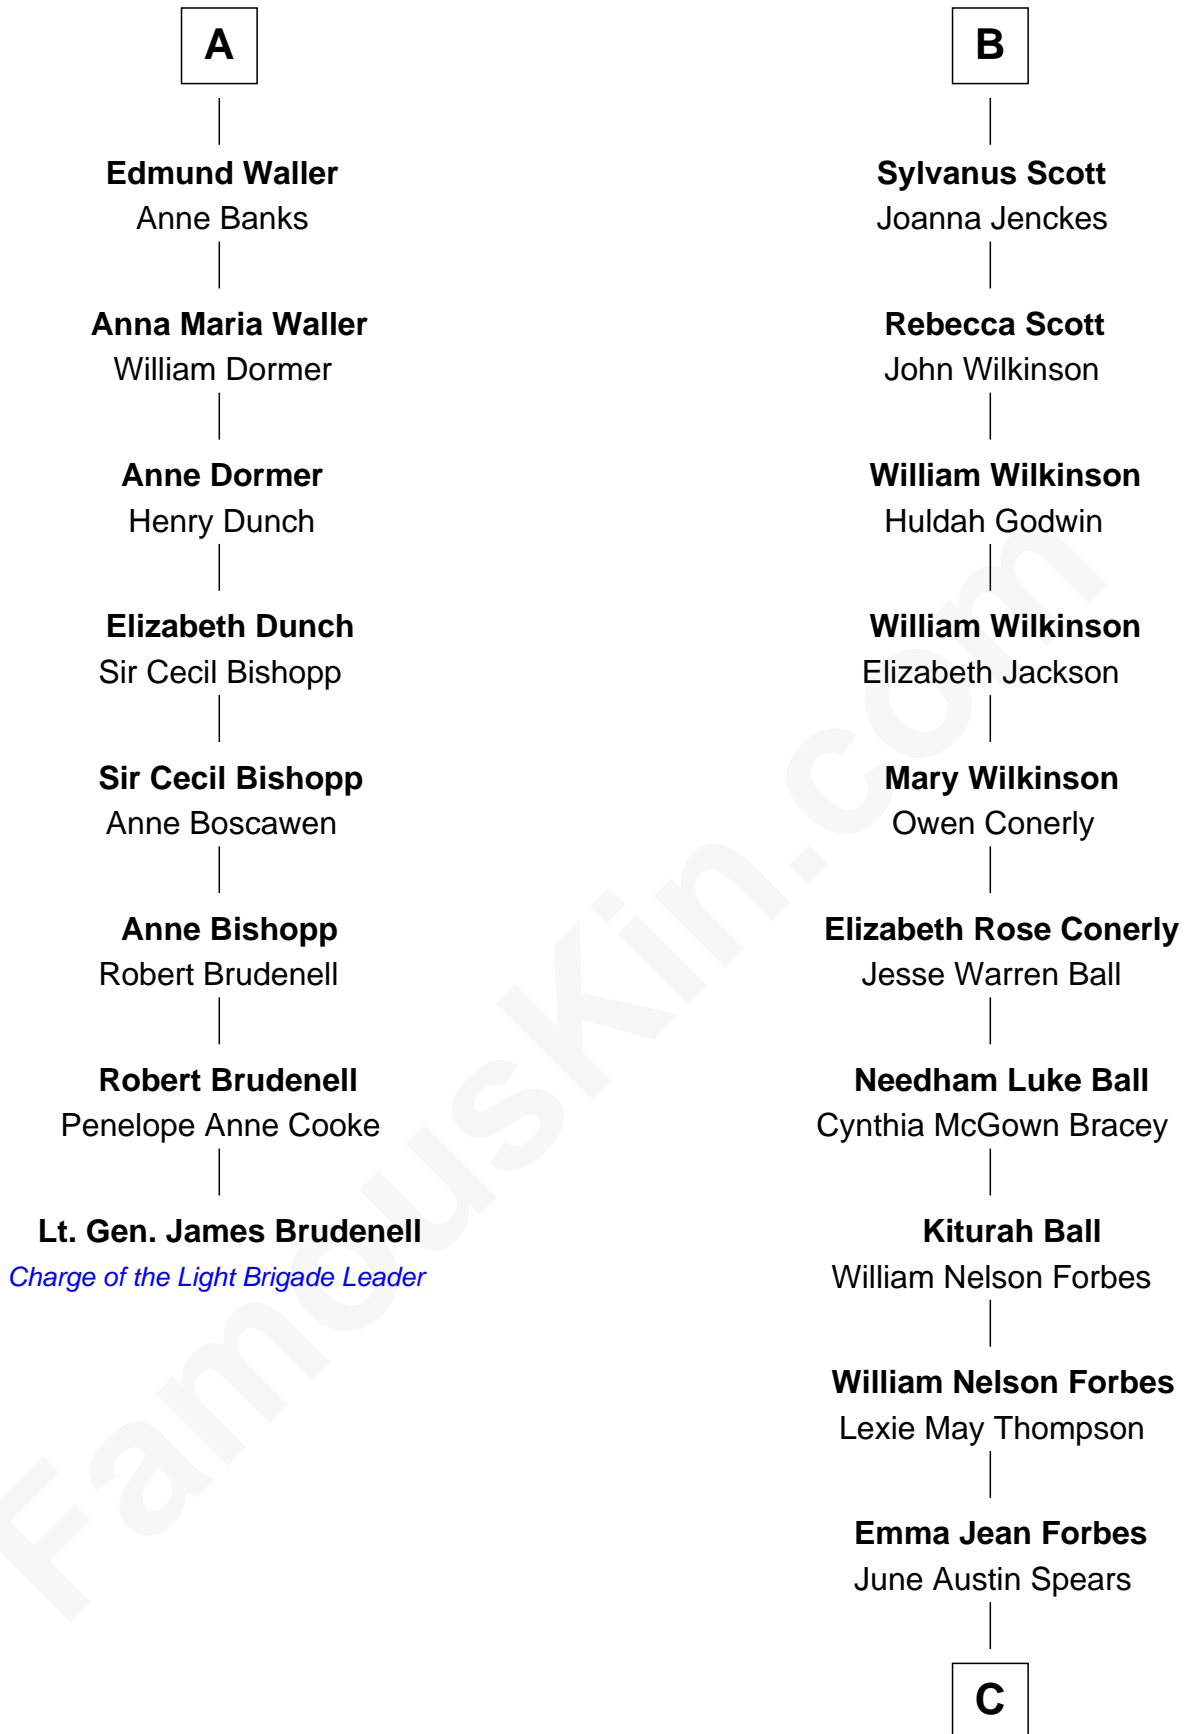

## Relationship Chart of

**Lt. Gen. James Brudenell**

*Leader of the "Charge of the Light Brigade"*

14th cousin 4 times removed of

**Britney Spears**

*Singer, Entertainer*

**Sir Thomas Blount**

Margaret de Gresley

**Elizabeth Lovett**

Anthony Cave

**Anne Cave**

Griffith Hampden

**Anne Hampden**

Robert Waller

**A**

**Sir Thomas Blount**

Agnes Hawley

**Anne Blount**

William Marbury

**Robert Marbury**

Katherine Williamson

**William Marbury**

Agnes Lenton

**Rev. Francis Marbury**

Bridget Dryden

**Catherine Marbury**

Richard Scott

**John Scott**

Rebecca - - - - -

**B**

C

James Parnell Spears