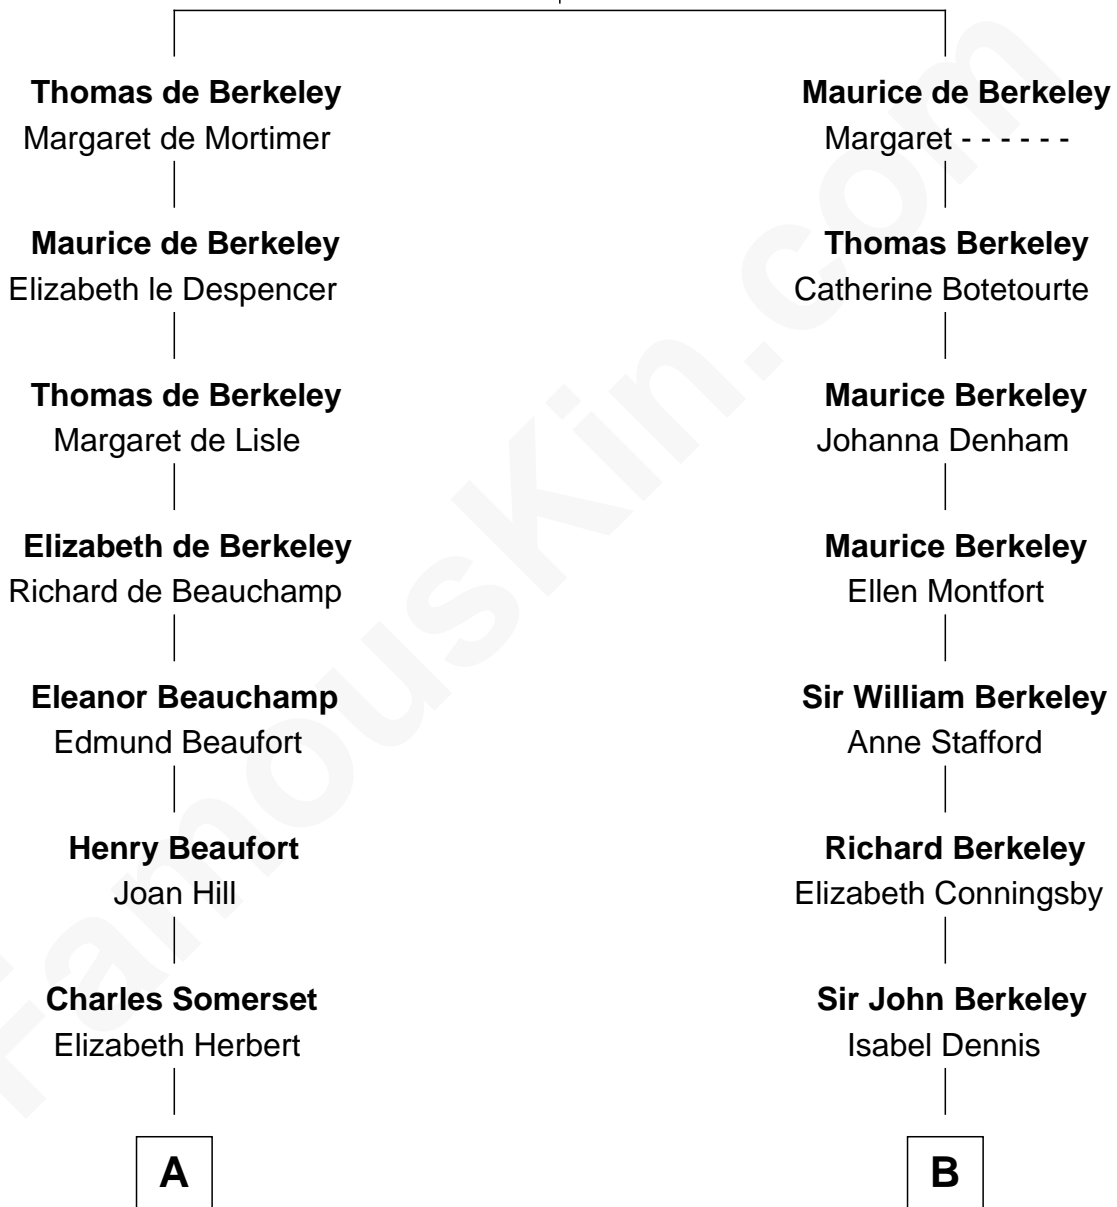

FamousKin.com

Relationship Chart of

Lt. Gen. James Brudenell

Leader of the "Charge of the Light Brigade"

17th cousin 1 time removed of

General Douglas MacArthur

U.S. Army - World War II

Sir Maurice de Berkeley

Eve la Zouche

C

Gen. Arthur MacArthur
Mary Pinckney Hardy

General Douglas MacArthur
U.S. Army - World War II

FamousKin.com