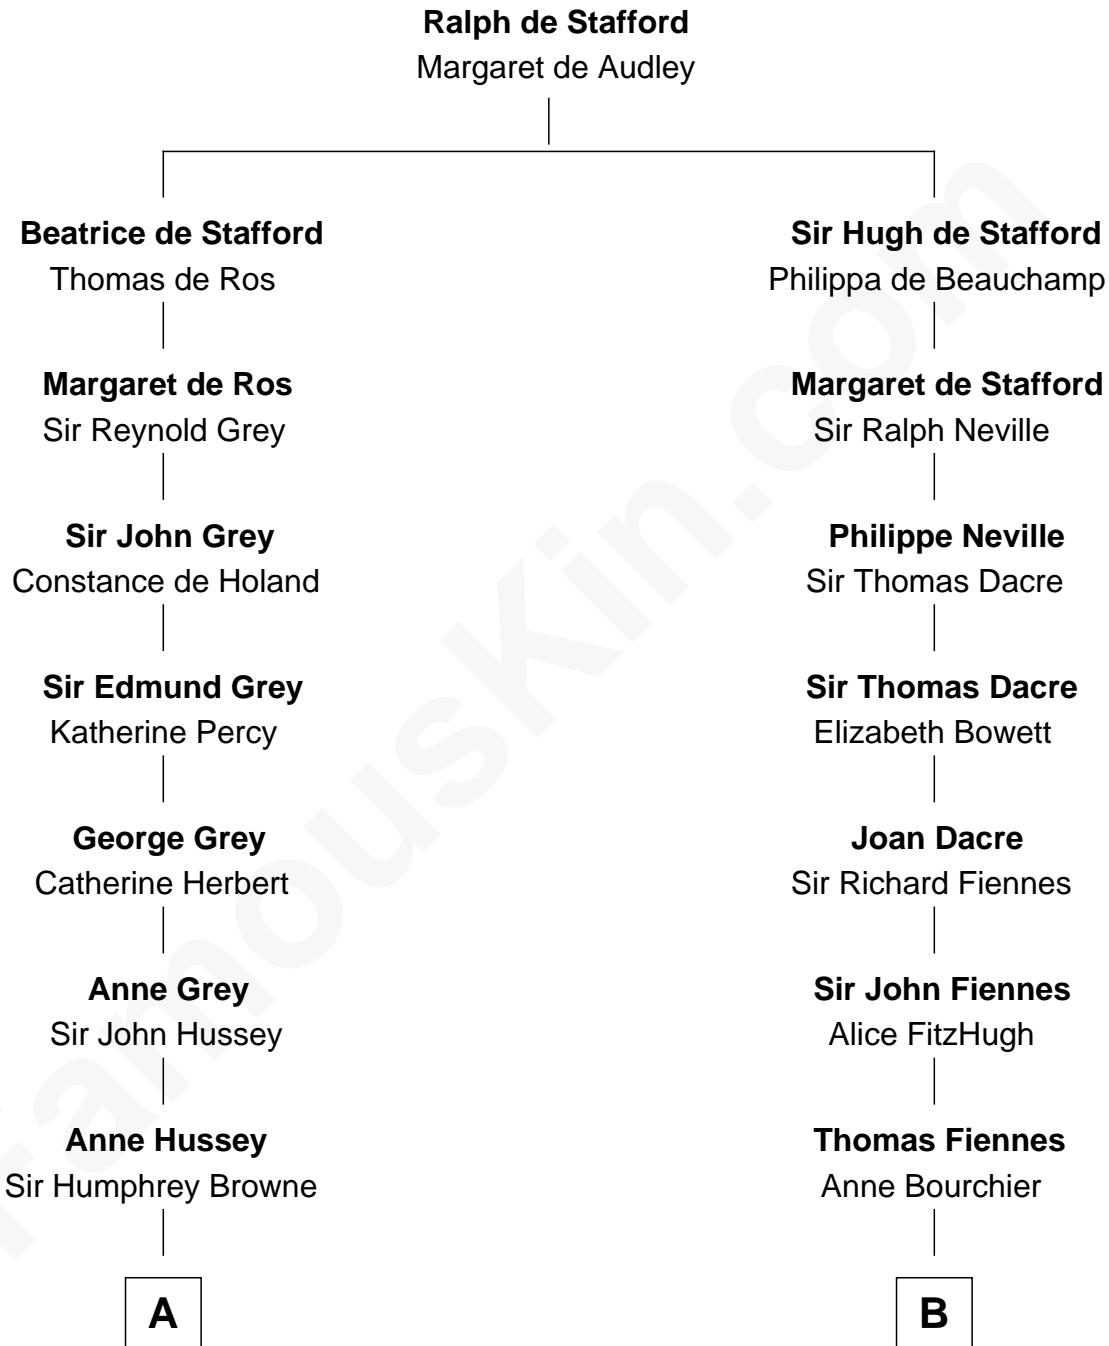

## Relationship Chart of

**Lt. Gen. James Brudenell**

*Leader of the "Charge of the Light Brigade"*

15th cousin 5 times removed of

**Frank Lloyd Wright**

*American Architect*

**C**

—  
**Martha Hubbard**