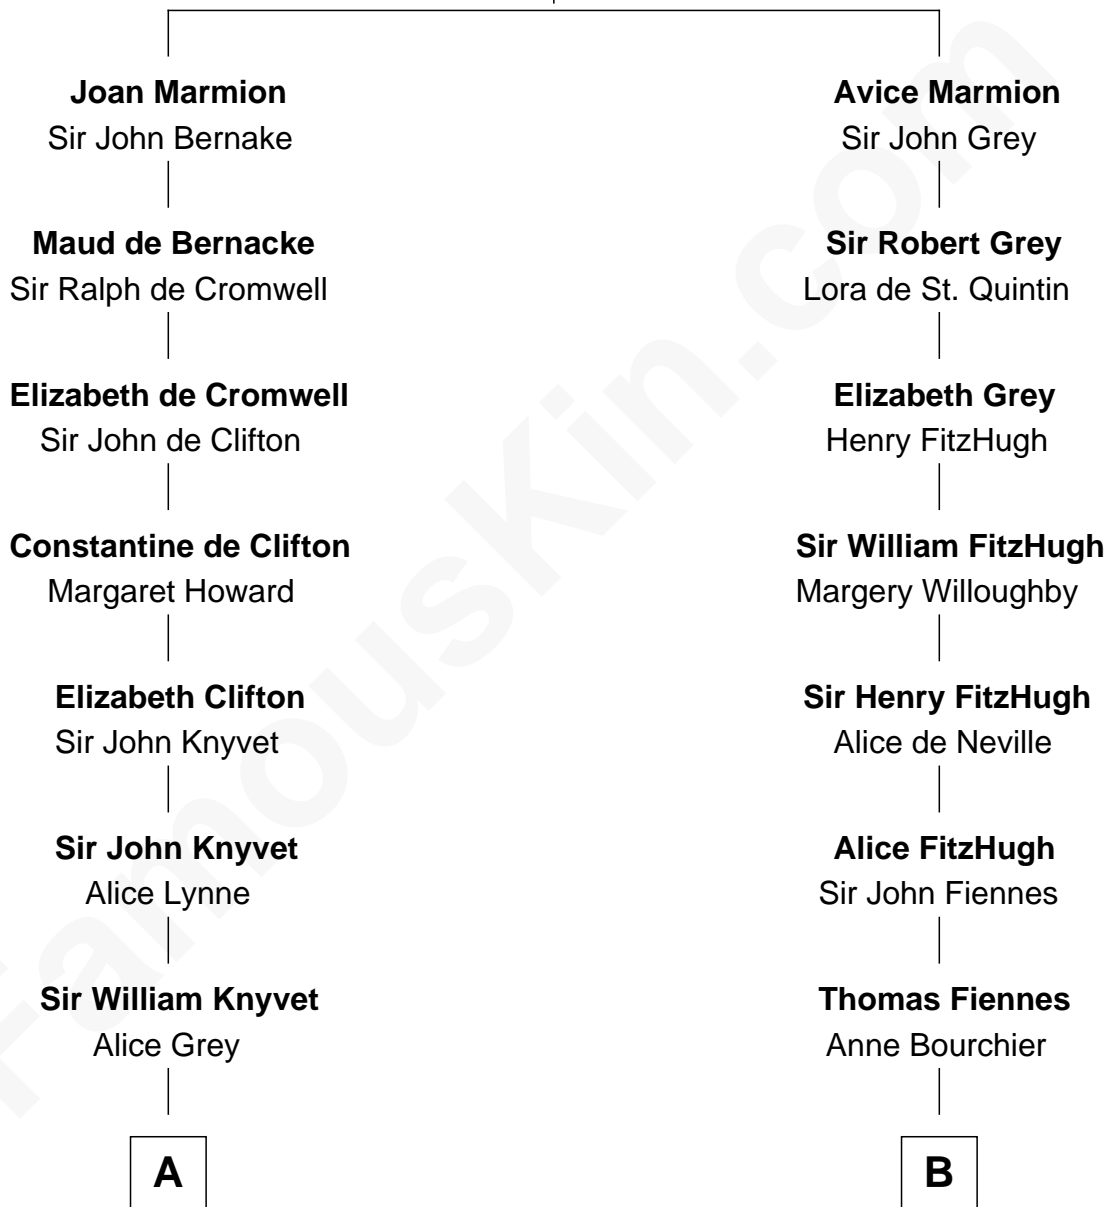

## Relationship Chart of

**Lt. Gen. James Brudenell**

*Leader of the "Charge of the Light Brigade"*

19th cousin 1 time removed of

**Frank Lloyd Wright**

*American Architect*

**Sir John Marmion**

Maud de Furnival