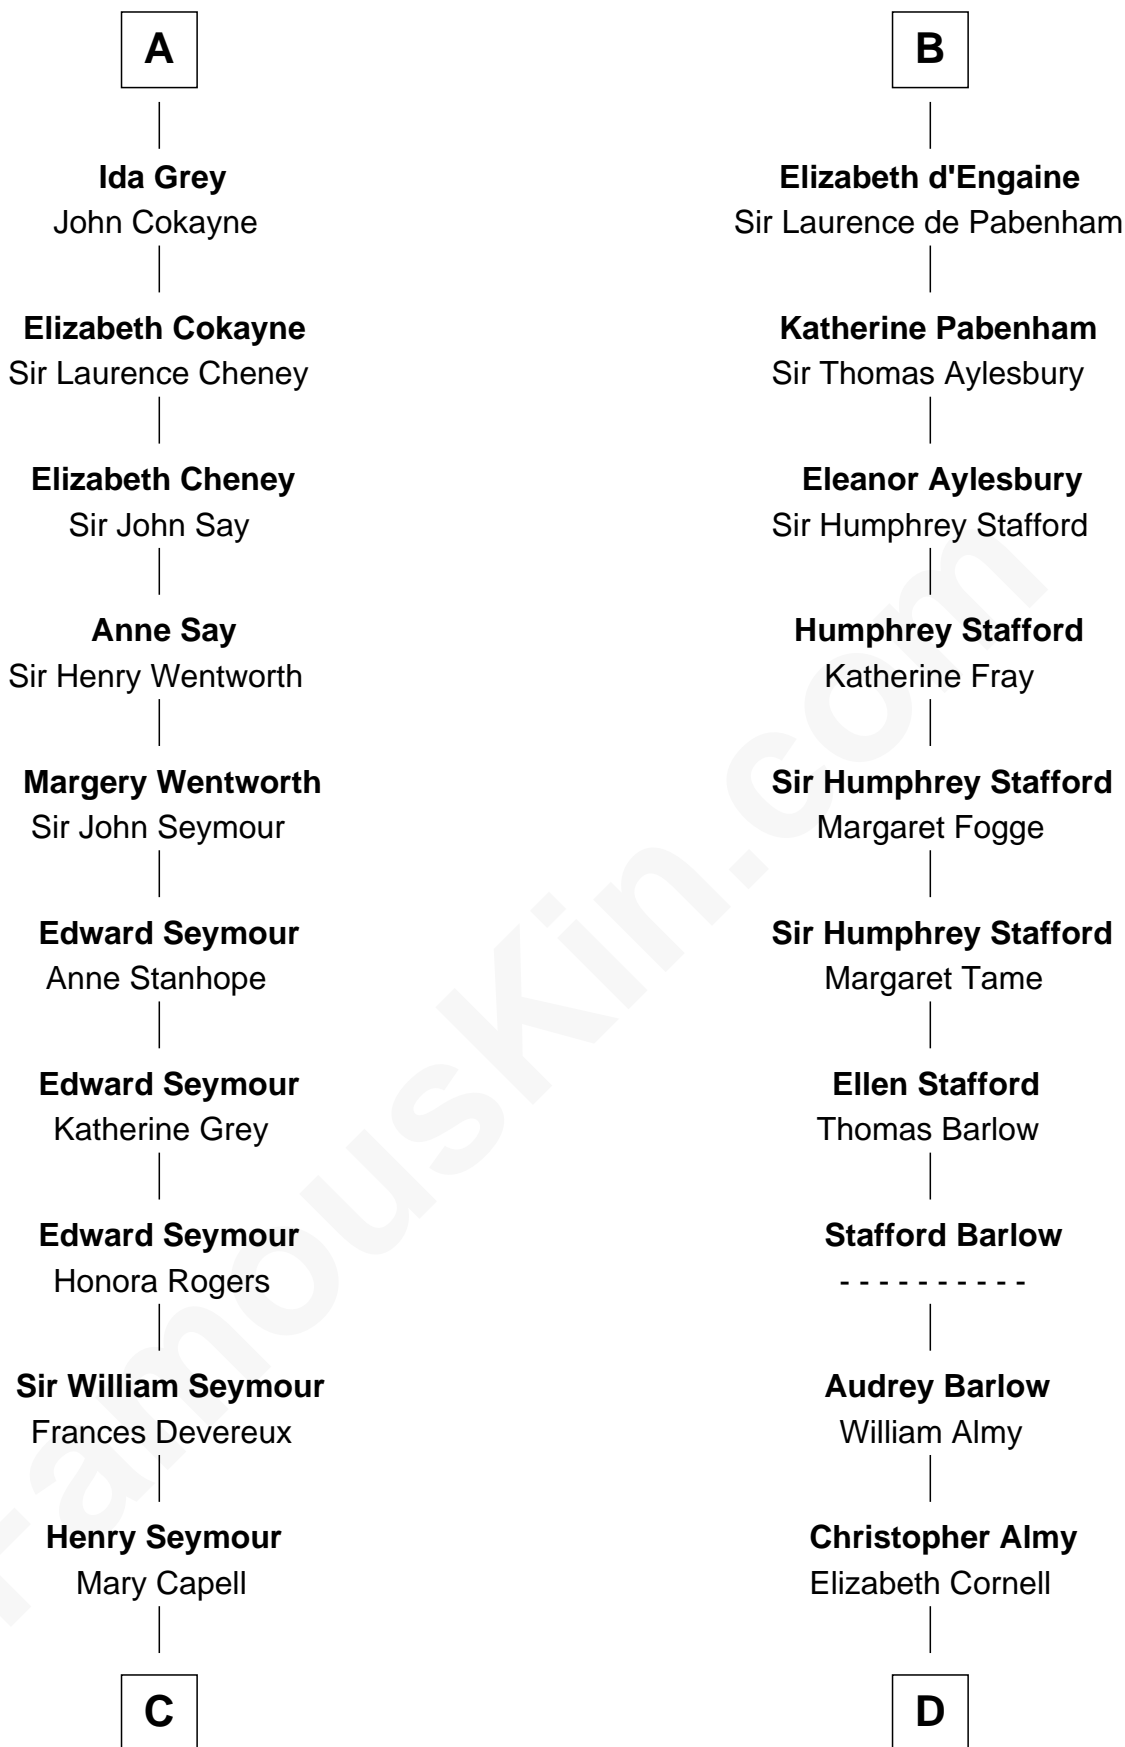

FamousKin.com

Relationship Chart of

Lt. Gen. James Brudenell

Leader of the "Charge of the Light Brigade"

19th cousin 2 times removed of

William Ellery

Signer of the Declaration of Independence

C

Elizabeth Seymour

Thomas Bruce

Elizabeth Bruce

George Brudenell

Robert Brudenell

Anne Bishopp

Robert Brudenell

Penelope Anne Cooke

Lt. Gen. James Brudenell

Charge of the Light Brigade Leader

D

Col. Job Almy

Ann Lawton

Elizabeth Almy

William Ellery

William Ellery