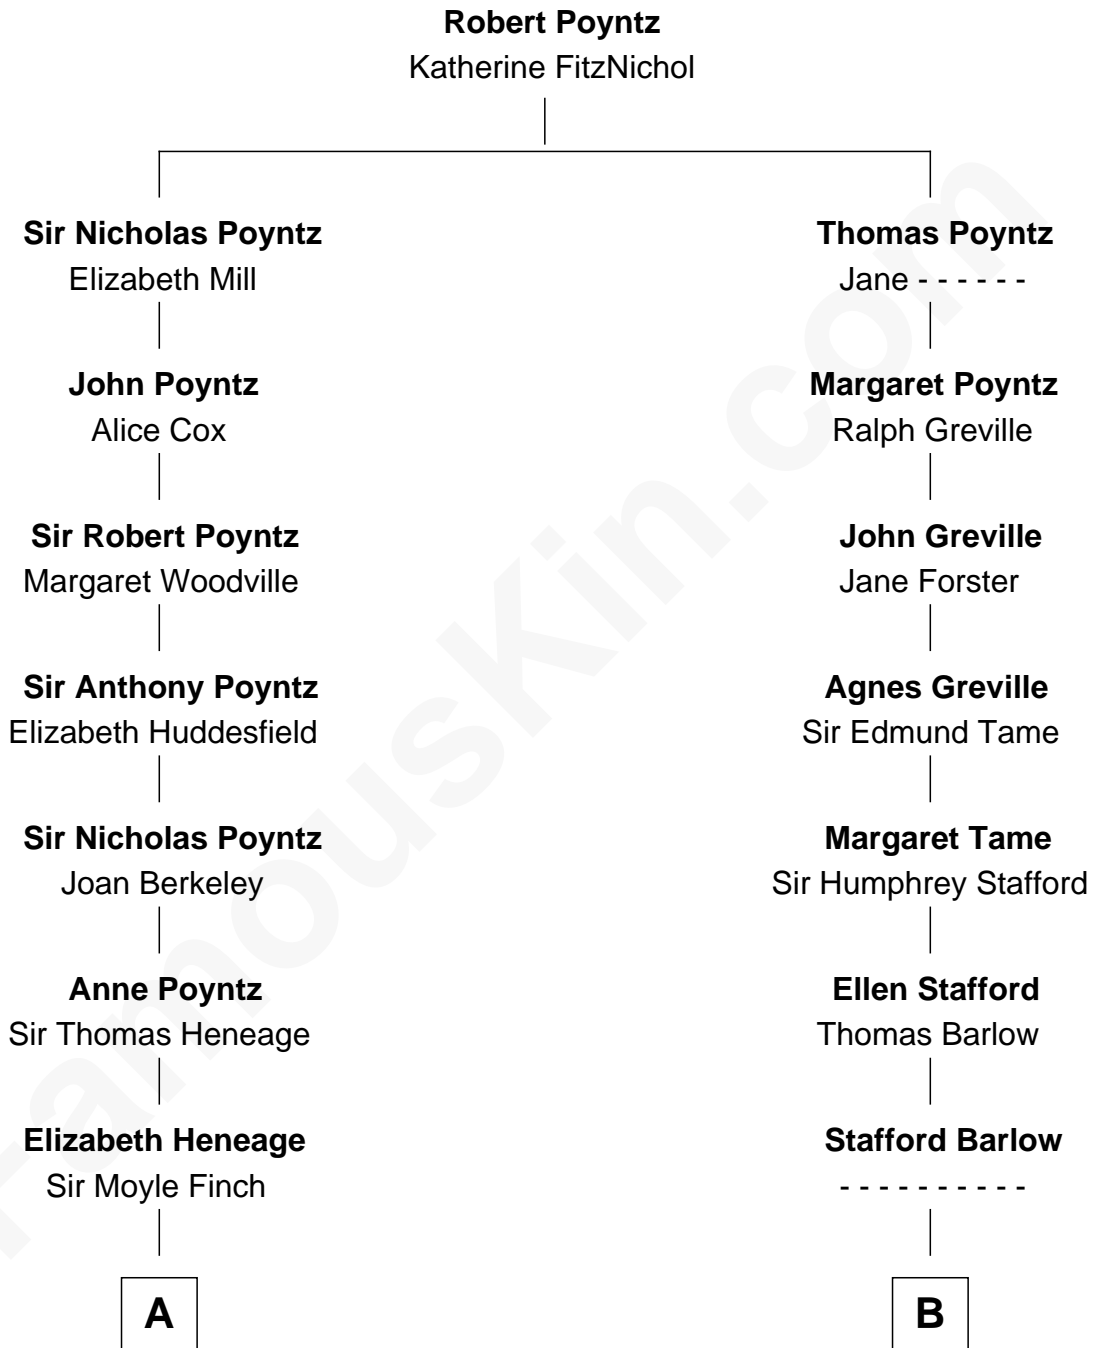

FamousKin.com

Relationship Chart of

Lt. Gen. James Brudenell

Leader of the "Charge of the Light Brigade"

11th cousin 3 times removed of

William Ellery

Signer of the Declaration of Independence

A

Anne Finch
Sir William Twysden

Sir Roger Twysden
Isabella Saunders

Sir William Twysden
Frances Cross

Sir Thomas Twysden
Catherine Wythens

Catherine Twysden
George Cooke

George John Cooke
Penelope Bowyer

Penelope Anne Cooke
Robert Brudenell