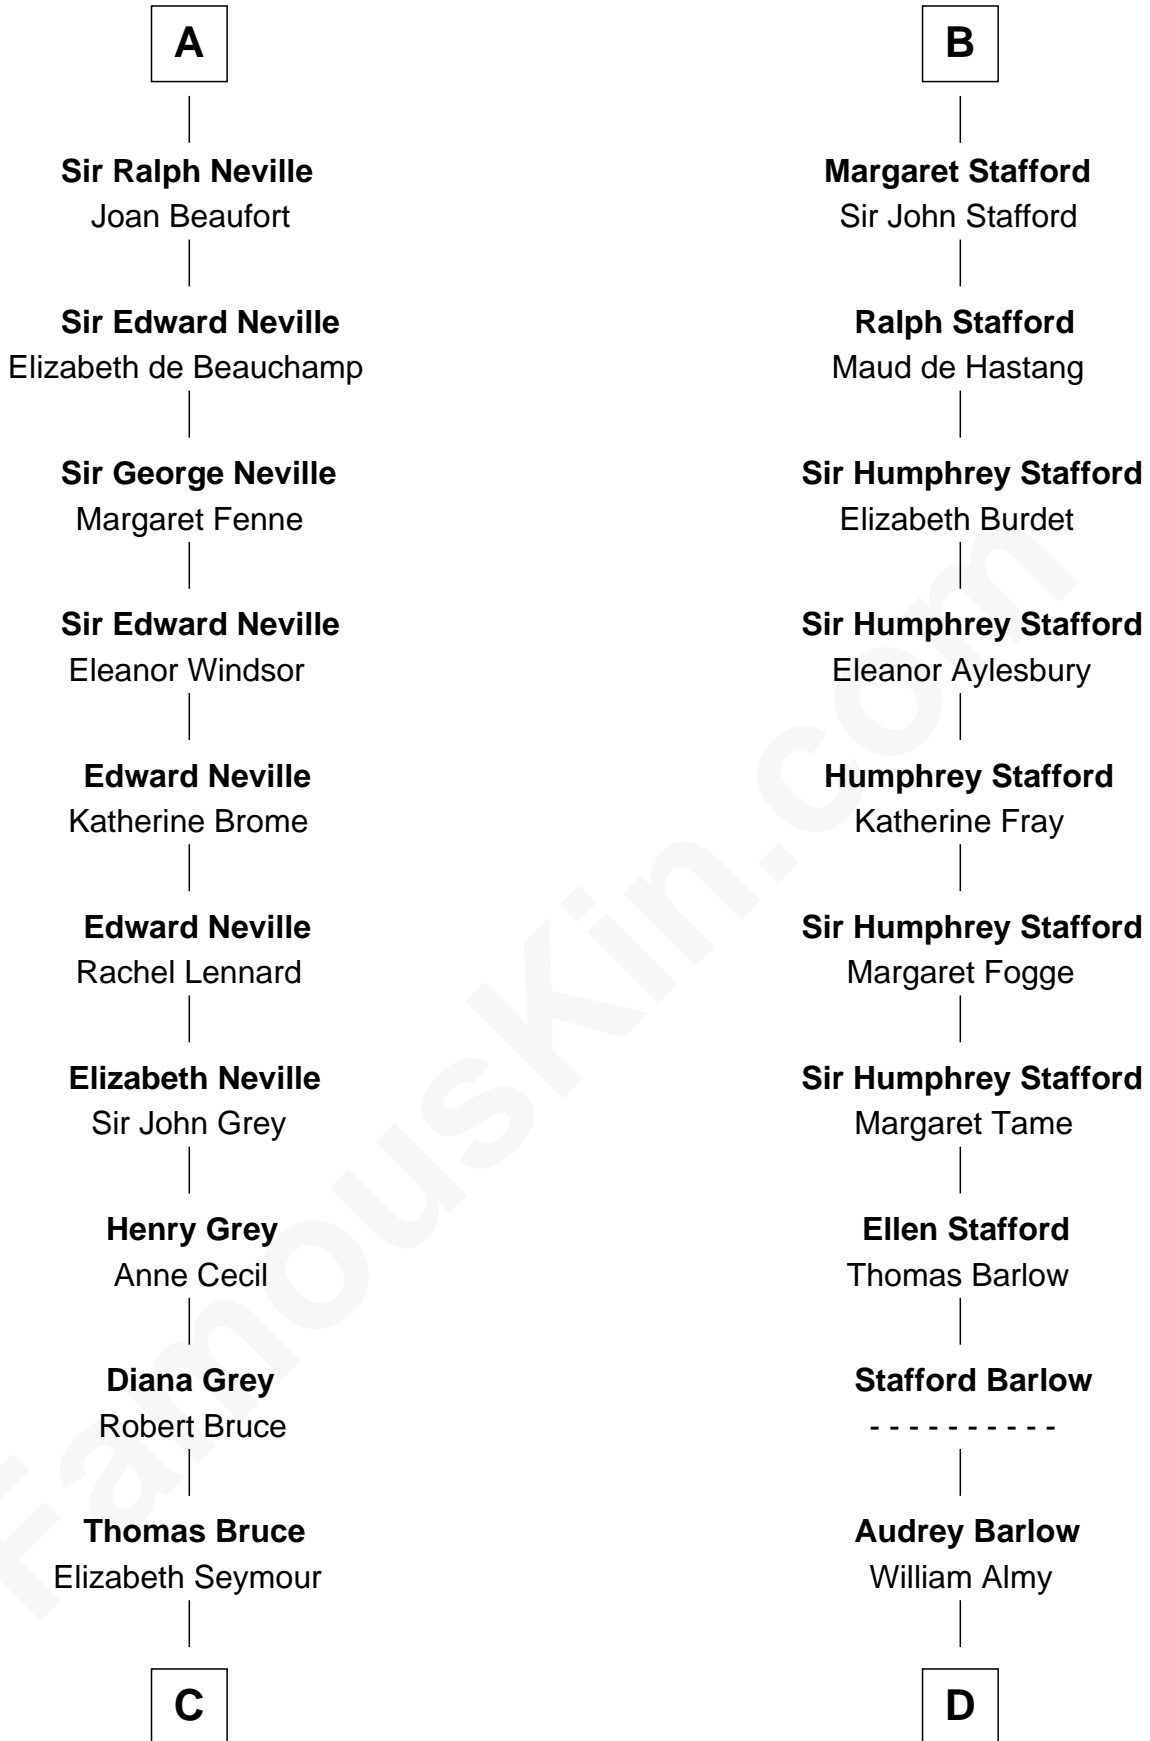

FamousKin.com

Relationship Chart of

Lt. Gen. James Brudenell

Leader of the "Charge of the Light Brigade"

20th cousin of

William Ellery

Signer of the Declaration of Independence

C

Elizabeth Bruce
George Brudenell

Robert Brudenell
Anne Bishopp

Robert Brudenell
Penelope Anne Cooke

Lt. Gen. James Brudenell
Charge of the Light Brigade Leader

D

Christopher Almy
Elizabeth Cornell

Col. Job Almy
Ann Lawton

Elizabeth Almy
William Ellery

William Ellery
Signer of Declaration of Independence