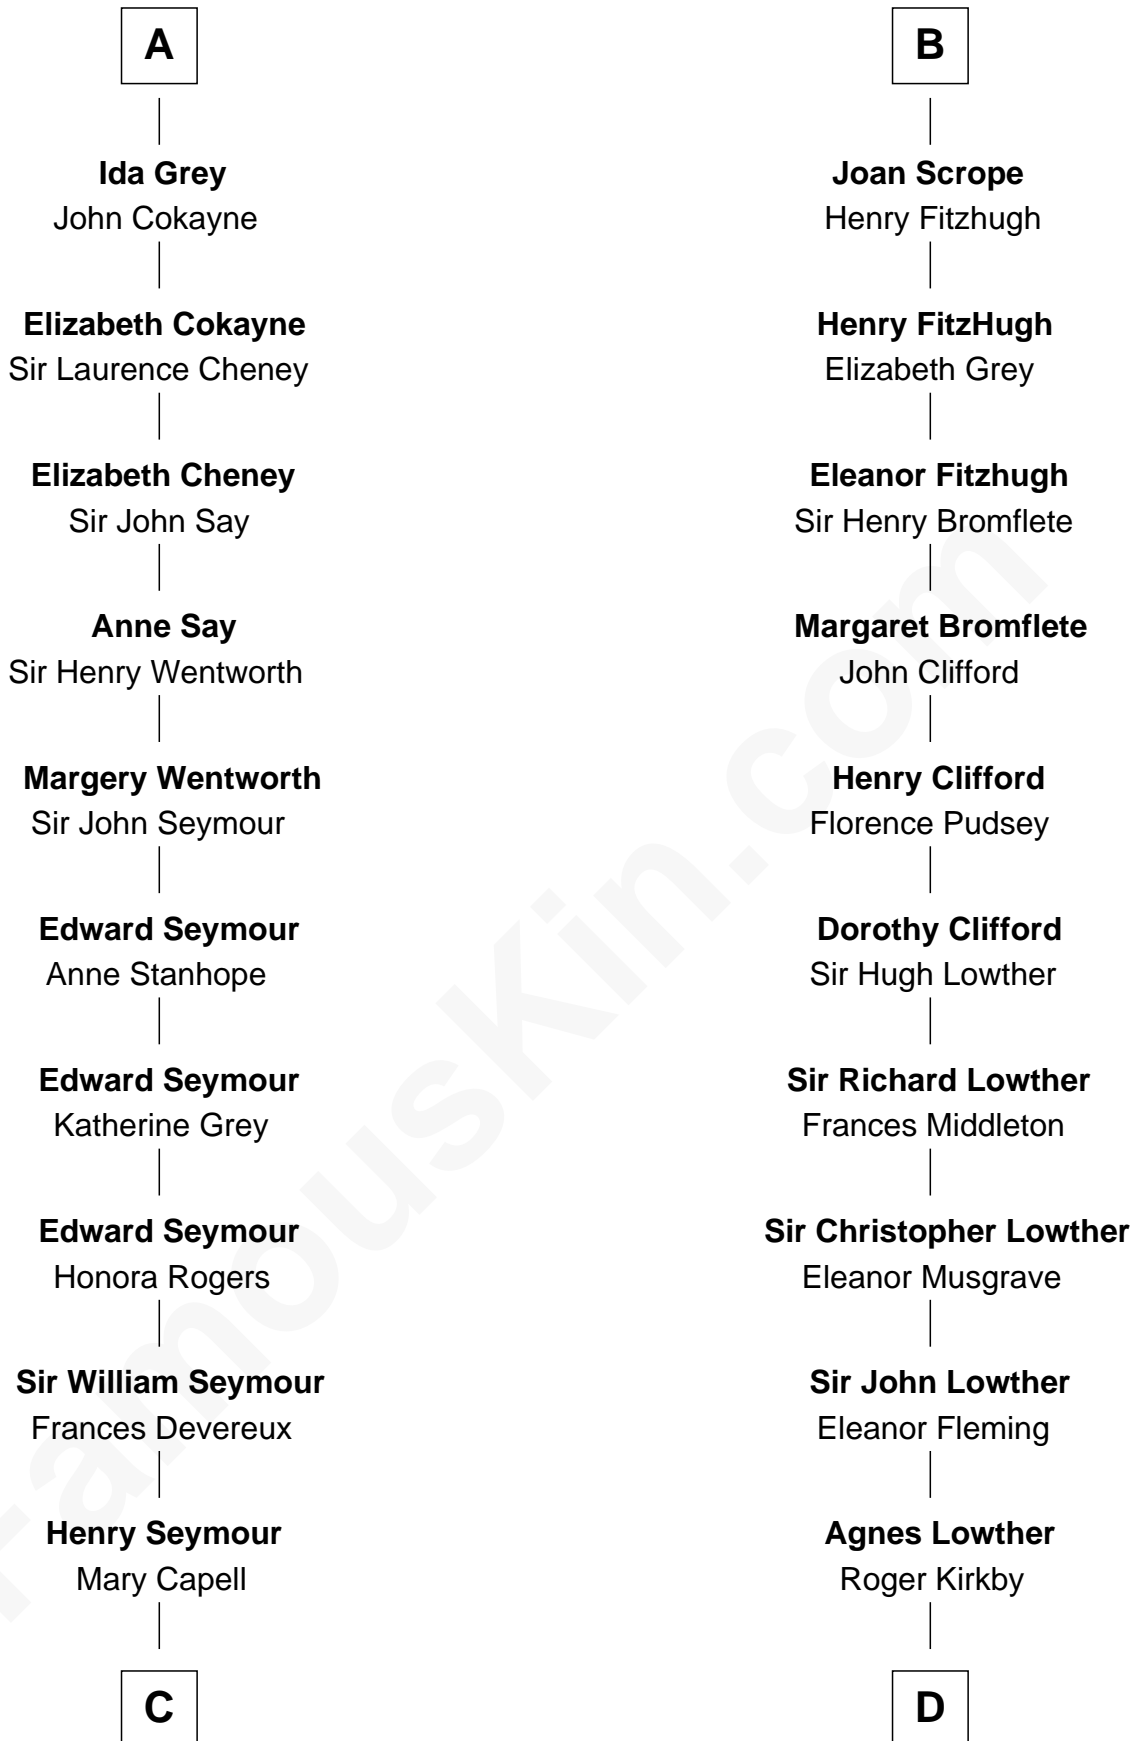

FamousKin.com Relationship Chart of

Lt. Gen. James Brudenell
Leader of the "Charge of the Light Brigade"

21st cousin of

Fletcher Christian
Leader of the mutiny on the Bounty

C

Elizabeth Seymour

Thomas Bruce

Elizabeth Bruce

George Brudenell

Robert Brudenell

Anne Bishopp

Robert Brudenell

Penelope Anne Cooke

Lt. Gen. James Brudenell

Charge of the Light Brigade Leader

Anne Dixon

Fletcher Christian

Leader of the mutiny on the Bounty