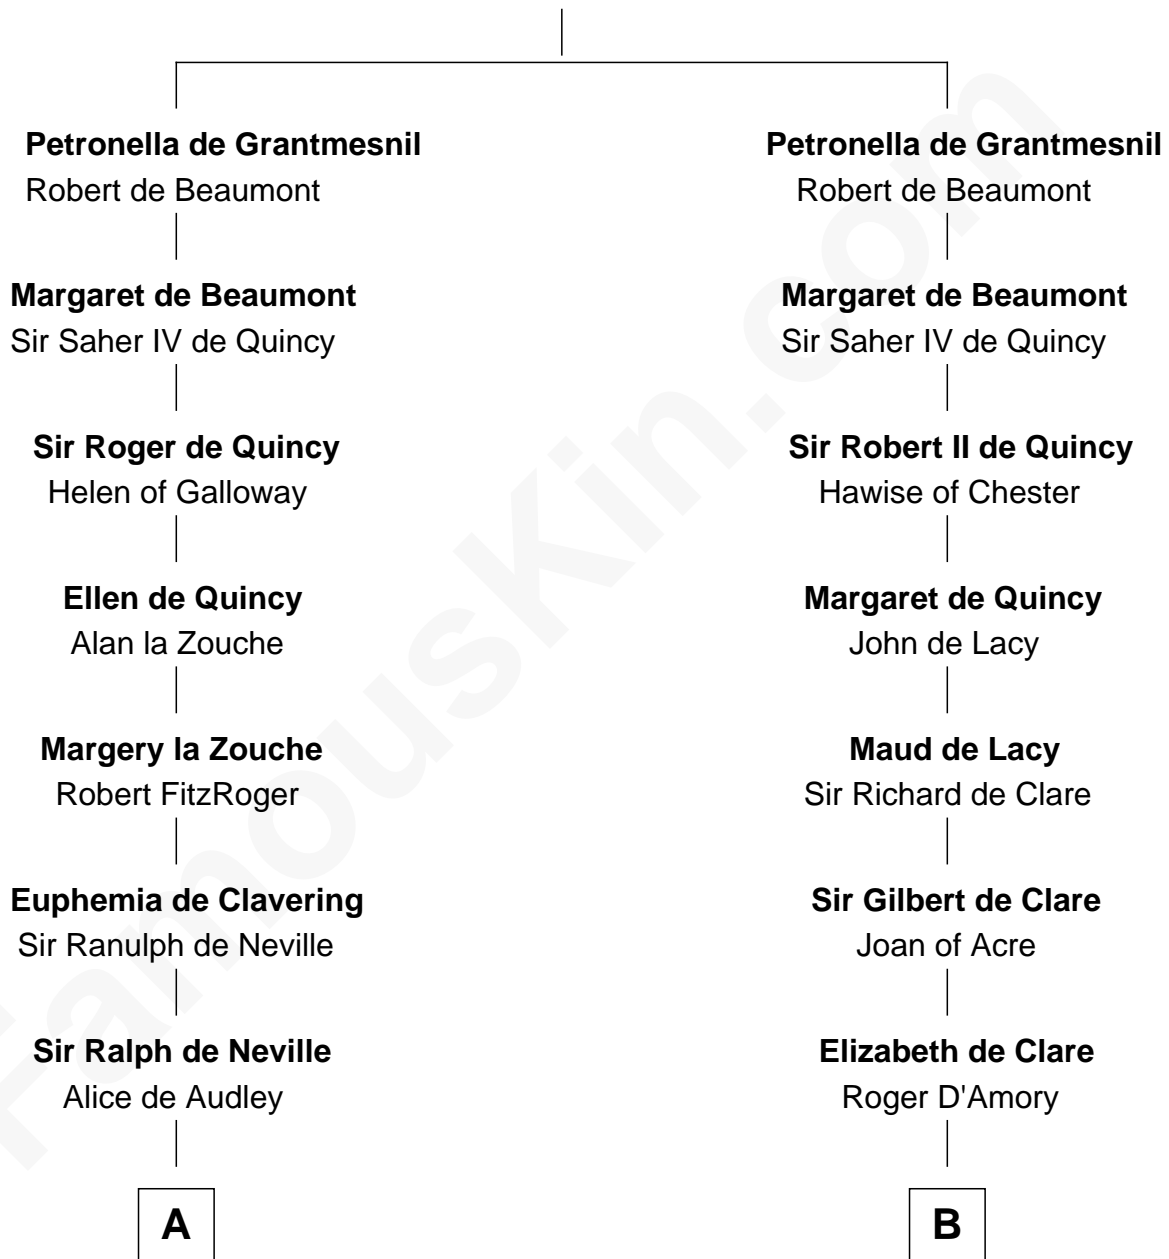

FamousKin.com Relationship Chart of

Lt. Gen. James Brudenell

Leader of the "Charge of the Light Brigade"

21st cousin of

Fletcher Christian

Leader of the mutiny on the Bounty

Hugh de Grantmesnil

C

Thomas Bruce
Elizabeth Seymour

Elizabeth Bruce
George Brudenell

Robert Brudenell
Anne Bishopp

Robert Brudenell
Penelope Anne Cooke

Lt. Gen. James Brudenell
Charge of the Light Brigade Leader

D

Mary Huddleston
John Senhouse