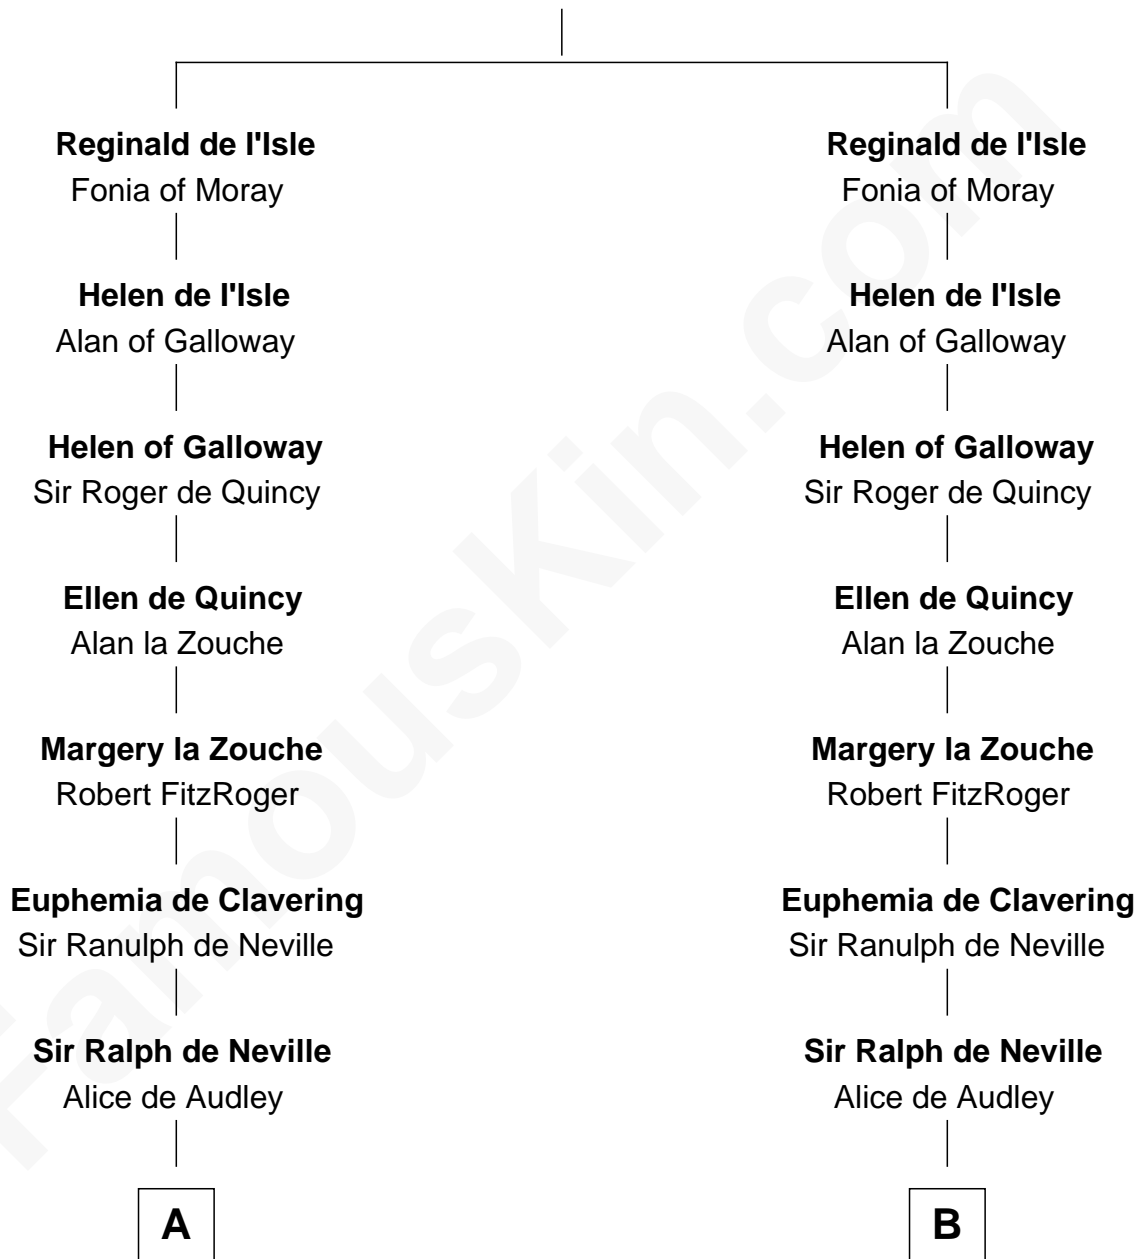

FamousKin.com Relationship Chart of

Lt. Gen. James Brudenell

Leader of the "Charge of the Light Brigade"

21st cousin of

Fletcher Christian

Leader of the mutiny on the Bounty

Somerled I'Isle
Ragnhildis of Man and the Isles

C

Thomas Bruce
Elizabeth Seymour

Elizabeth Bruce
George Brudenell

Robert Brudenell
Anne Bishopp

Robert Brudenell
Penelope Anne Cooke

Lt. Gen. James Brudenell
Charge of the Light Brigade Leader

D

William Kirkby
Joanna Furness