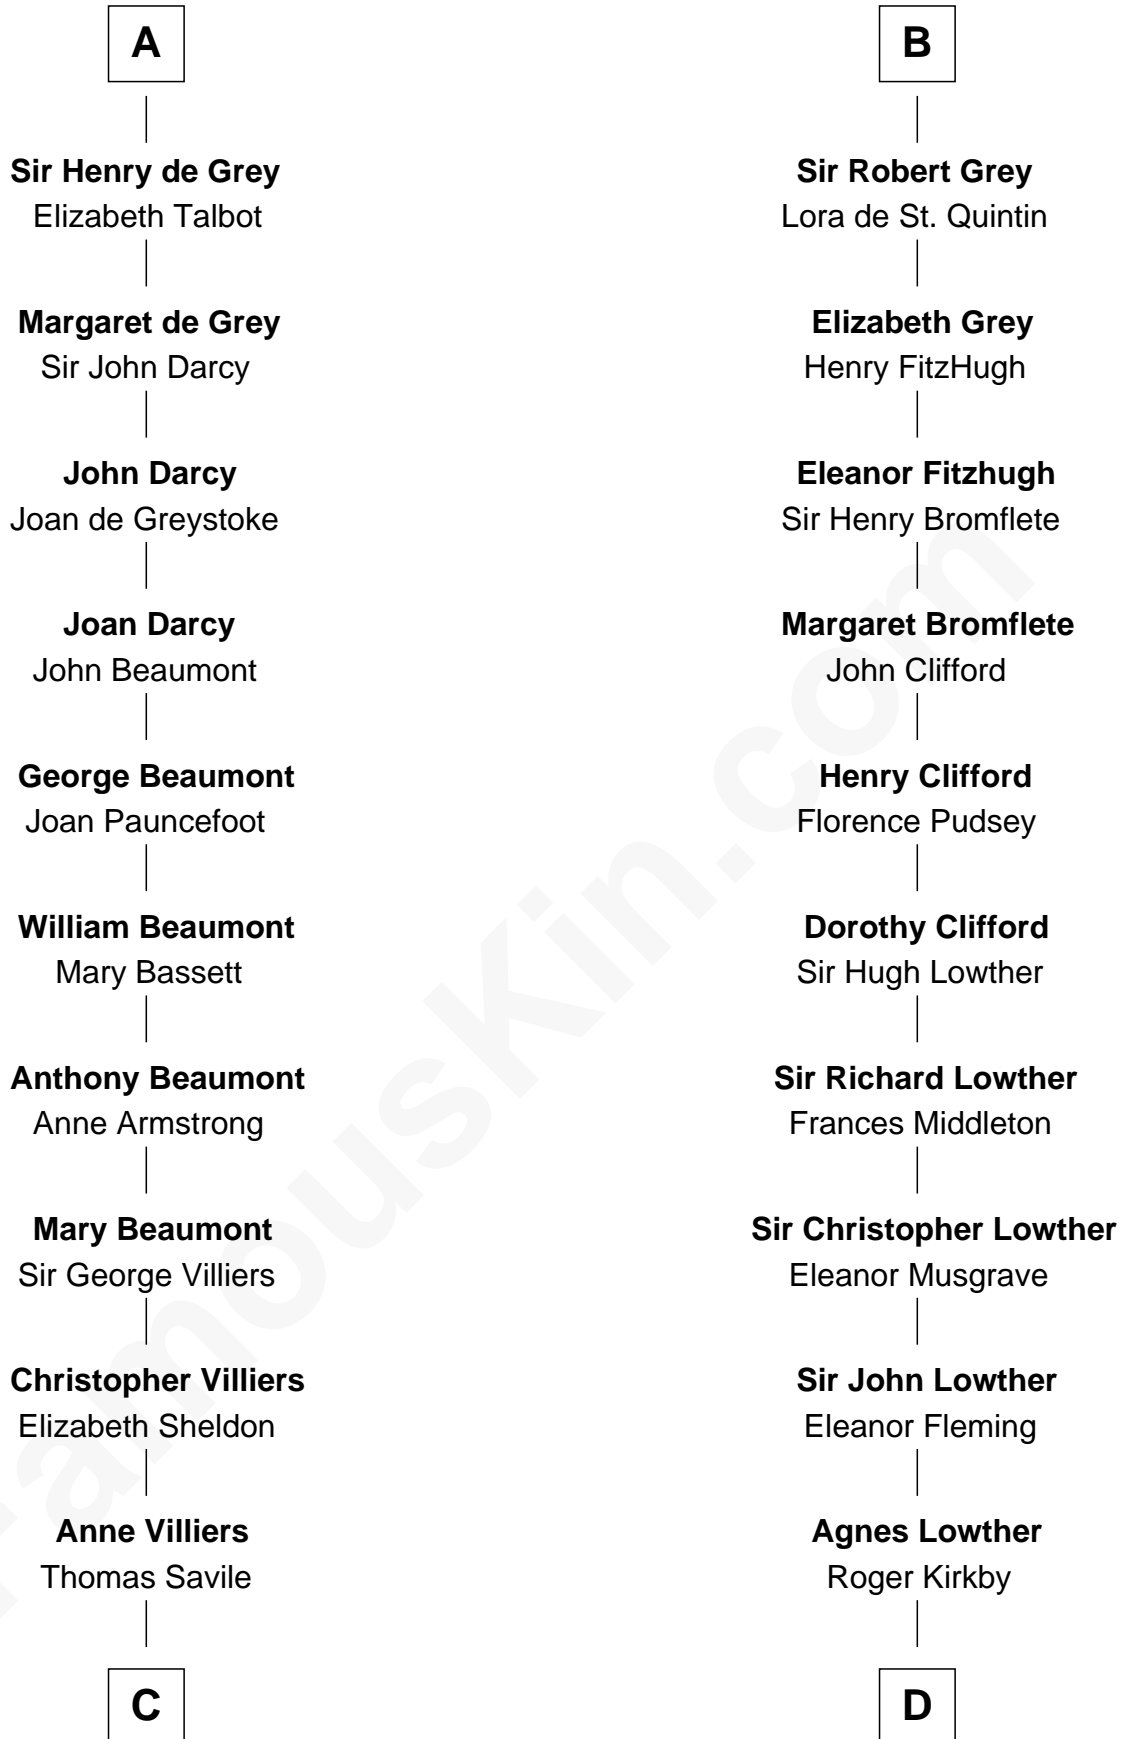

# FamousKin.com Relationship Chart of

**Lt. Gen. James Brudenell**

*Leader of the "Charge of the Light Brigade"*

21st cousin of

**Fletcher Christian**

*Leader of the mutiny on the Bounty*

**Walter of Salisbury**  
Sibilla de Chaworth

**Patrick of Salisbury**  
Ela Talvas

**William FitzPatrick**  
Eleonore de Vitre

**Ela of Salisbury**  
Sir William Longespee

**Ida Longespee**  
Sir William de Beauchamp

**Beatrice de Beauchamp**  
Thomas FitzOtto

**Maud FitzThomas**  
John de Botetourte

*Probable*  
**Maud Botetourt**  
Reynold Grey

**A**

**Patrick of Salisbury**  
Ela Talvas

**William FitzPatrick**  
Eleonore de Vitre

**Ela of Salisbury**  
Sir William Longespee

**Ida Longespee**  
Sir Walter FitzRobert

**Ela FitzWalter**  
William de Odingsells

**Margaret de Oddingseles**  
Sir John de Grey

**Sir John Grey**  
Avice Marmion

**B**

**C**

**Frances Savile**  
Francis Brudenell