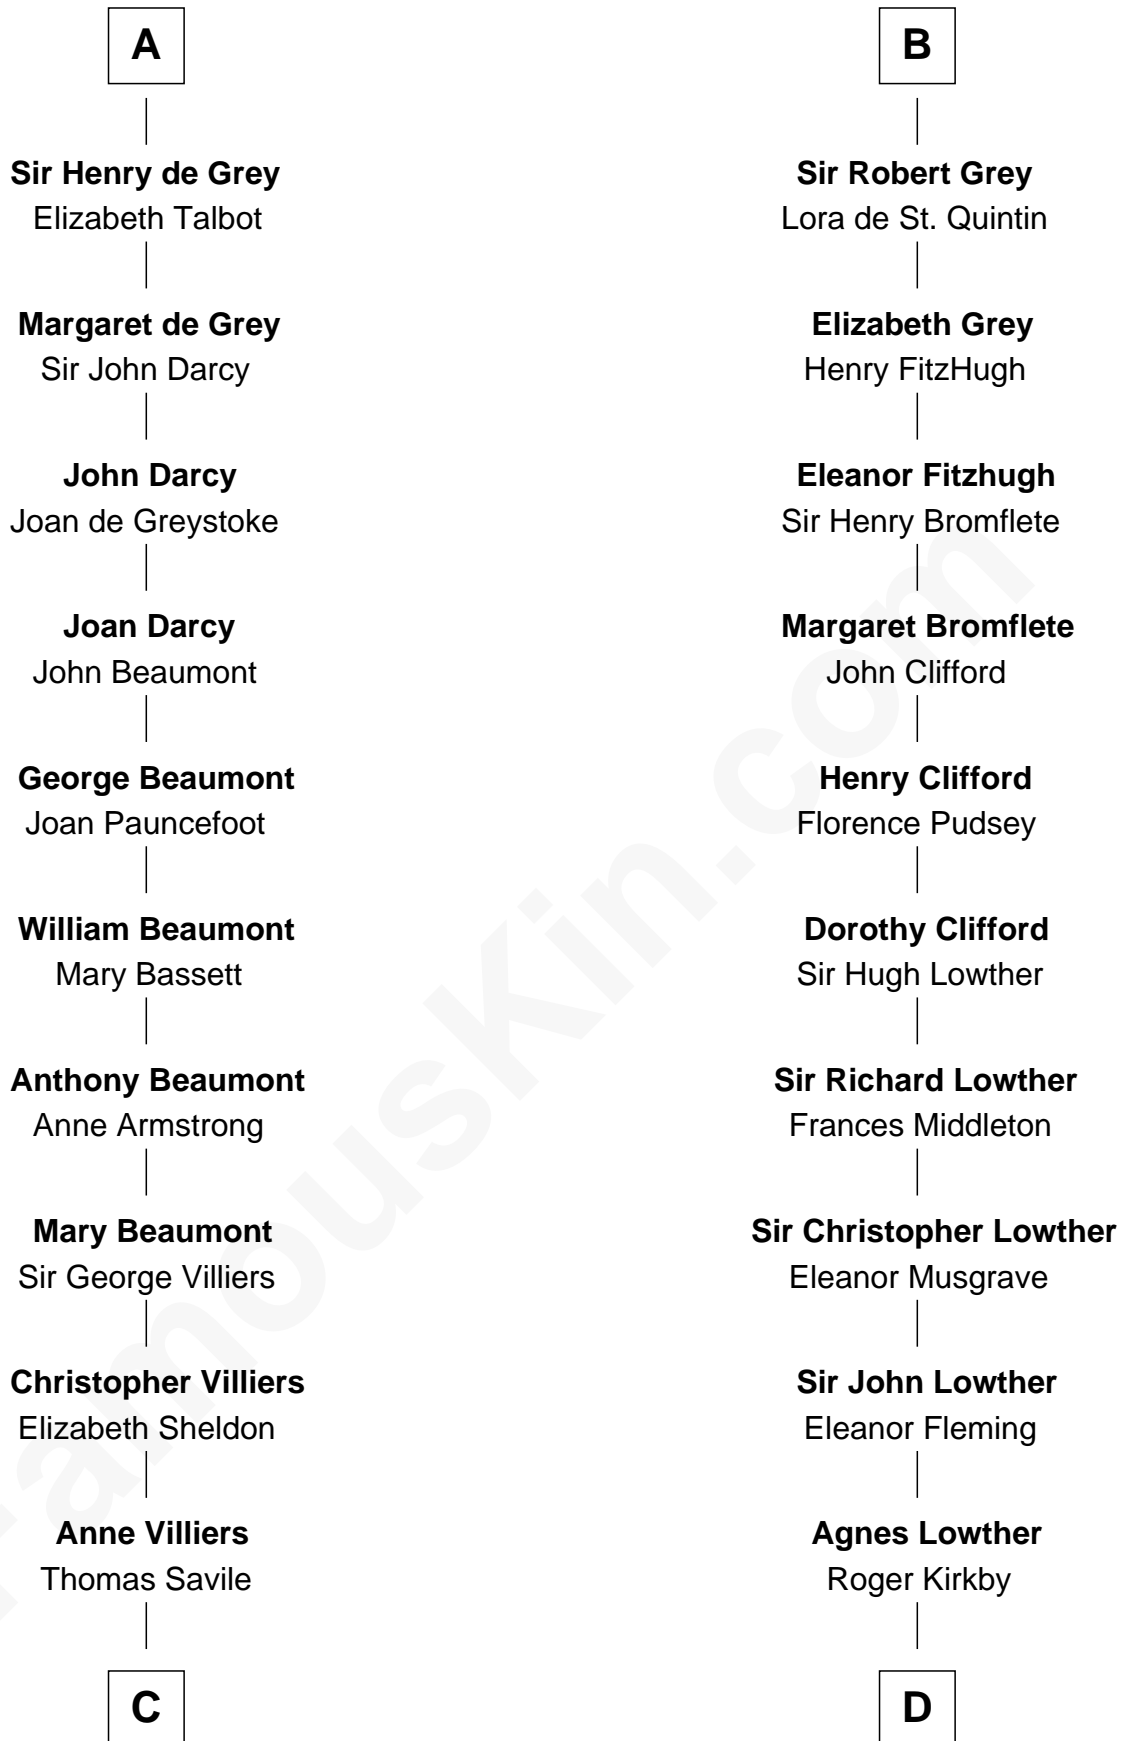

# FamousKin.com Relationship Chart of

**Lt. Gen. James Brudenell**

*Leader of the "Charge of the Light Brigade"*

21st cousin of

**Fletcher Christian**

*Leader of the mutiny on the Bounty*

**C**

**Frances Savile**  
Francis Brudenell

**George Brudenell**  
Elizabeth Bruce

**Robert Brudenell**  
Anne Bishopp

**Robert Brudenell**  
Penelope Anne Cooke

**Lt. Gen. James Brudenell**  
*Charge of the Light Brigade Leader*

**D**

**William Kirkby**  
Joanna Furness

**Eleanor Kirkby**  
Humphrey Senhouse

**Bridget Senhouse**  
John Christian

**Charles Christian**  
Anne Dixon

**Fletcher Christian**  
*Leader of the mutiny on the Bounty*