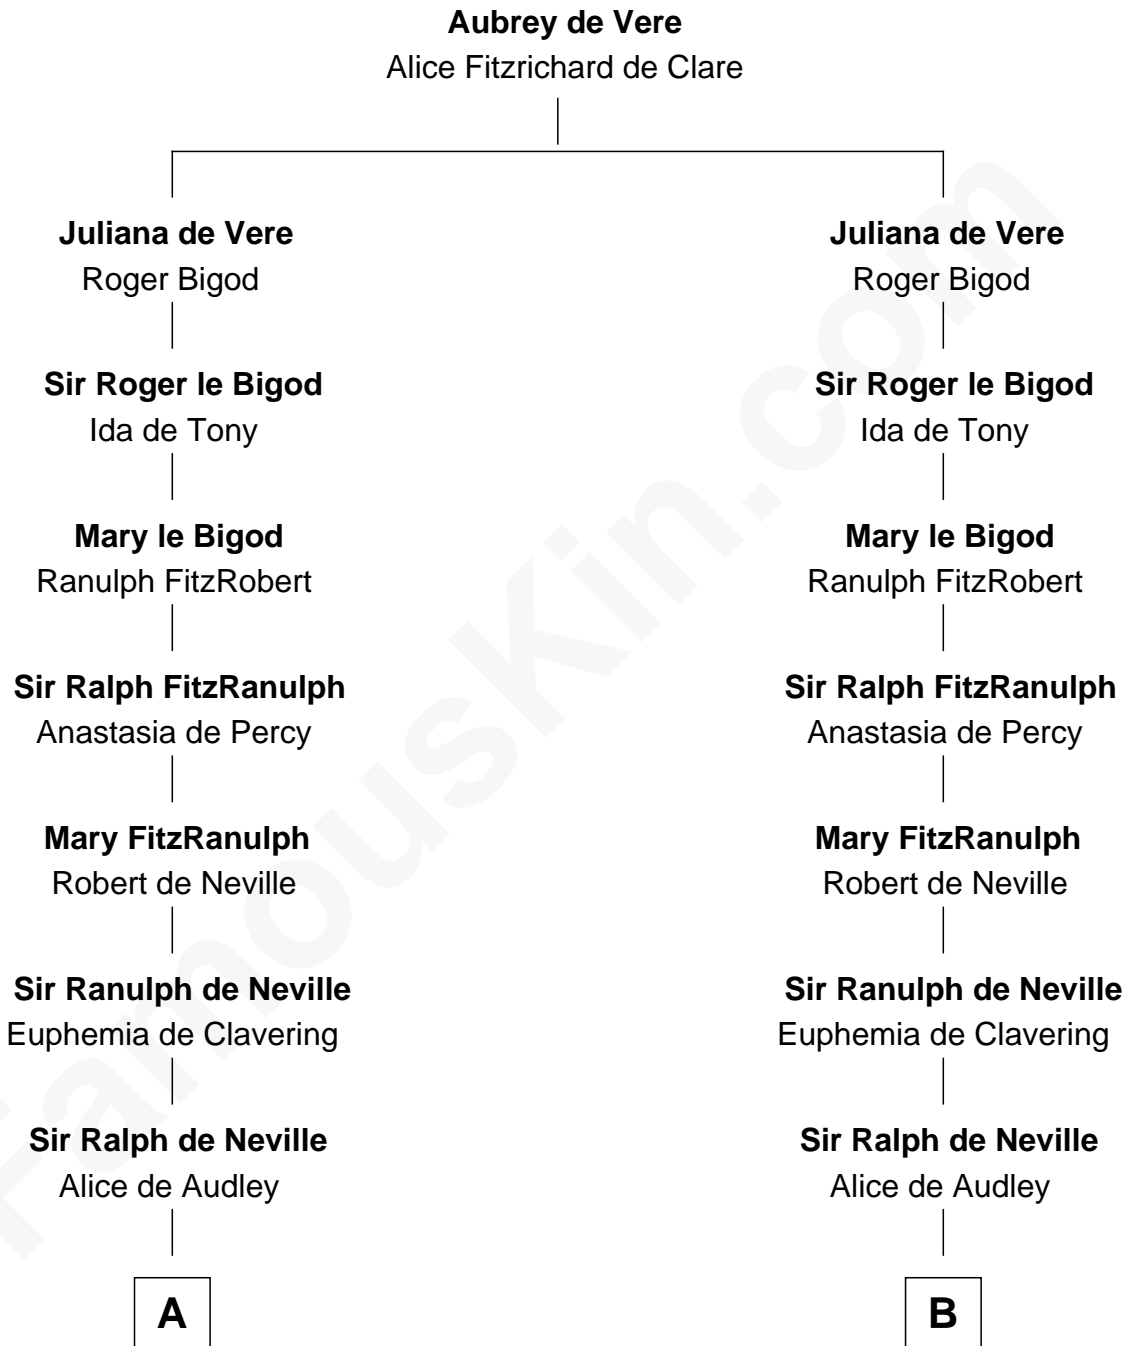

FamousKin.com Relationship Chart of

Lt. Gen. James Brudenell

Leader of the "Charge of the Light Brigade"

21st cousin of

Fletcher Christian

Leader of the mutiny on the Bounty

C

Thomas Bruce
Elizabeth Seymour

Elizabeth Bruce
George Brudenell

Robert Brudenell
Anne Bishopp

Robert Brudenell
Penelope Anne Cooke

Lt. Gen. James Brudenell
Charge of the Light Brigade Leader

D

William Kirkby
Joanna Furness

Eleanor Kirkby
Humphrey Senhouse