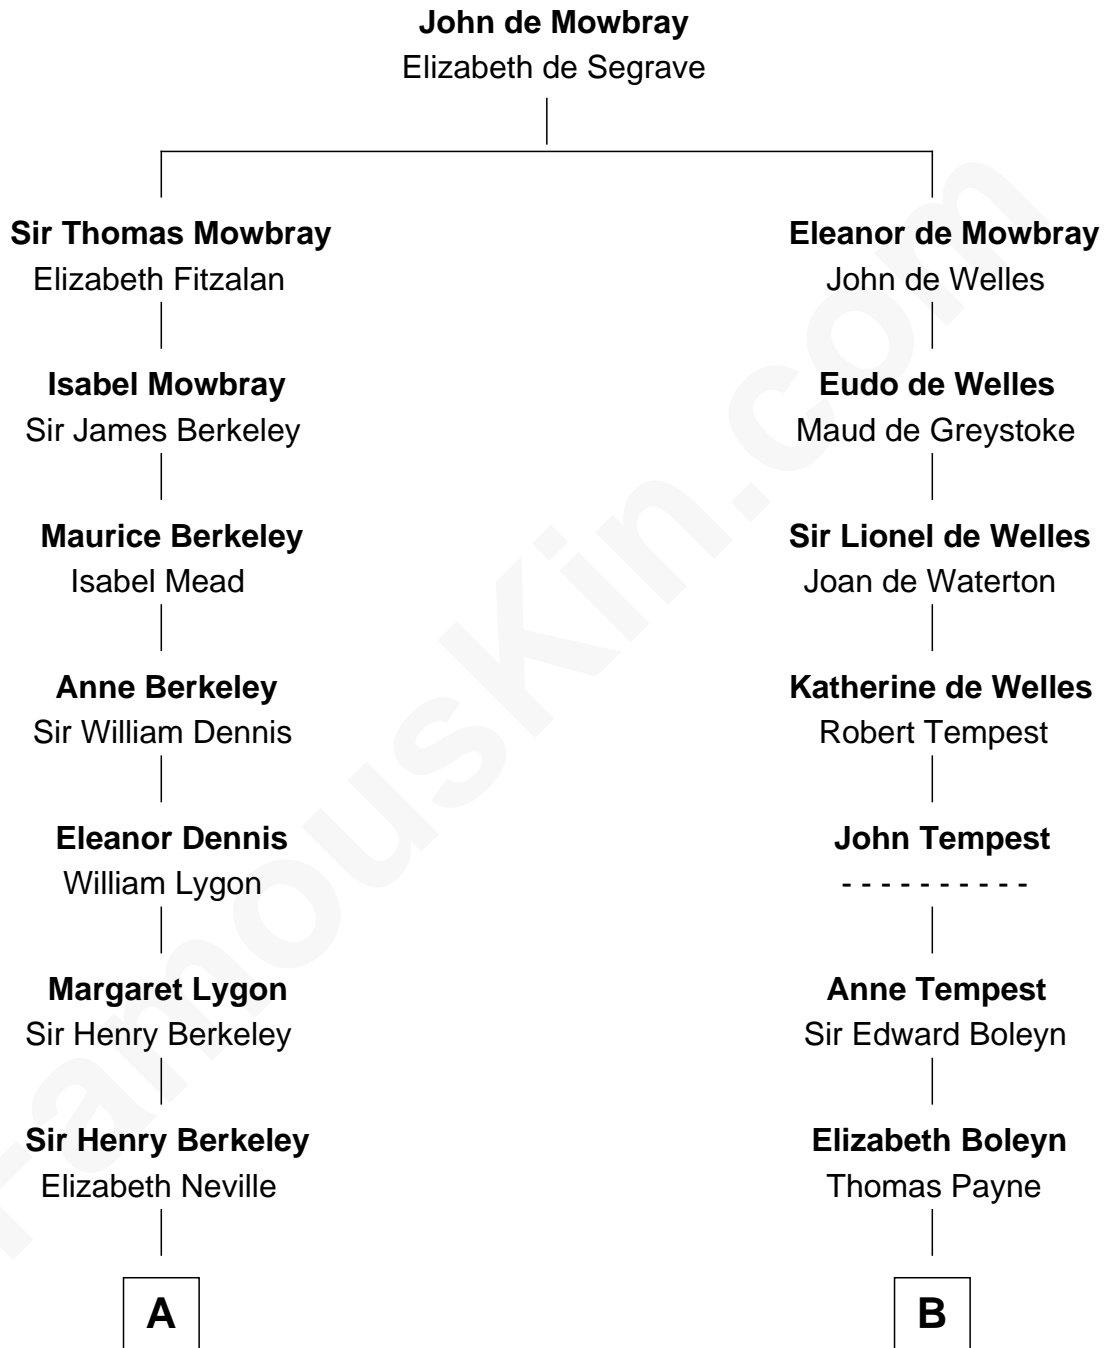

FamousKin.com Relationship Chart of

Lt. Gen. James Brudenell
Leader of the "Charge of the Light Brigade"

13th cousin 7 times removed of

David Crosby
Singer and Songwriter

C

Edward Nicoll Crosby

Elizabeth Maria Van Schoonhoven

Frederic Van Schoonhoven Crosby

Julia Floyd Delafield

Floyd Delafield Crosby

Aliph Van Corlandt Whitehead

David Crosby

Singer and Songwriter