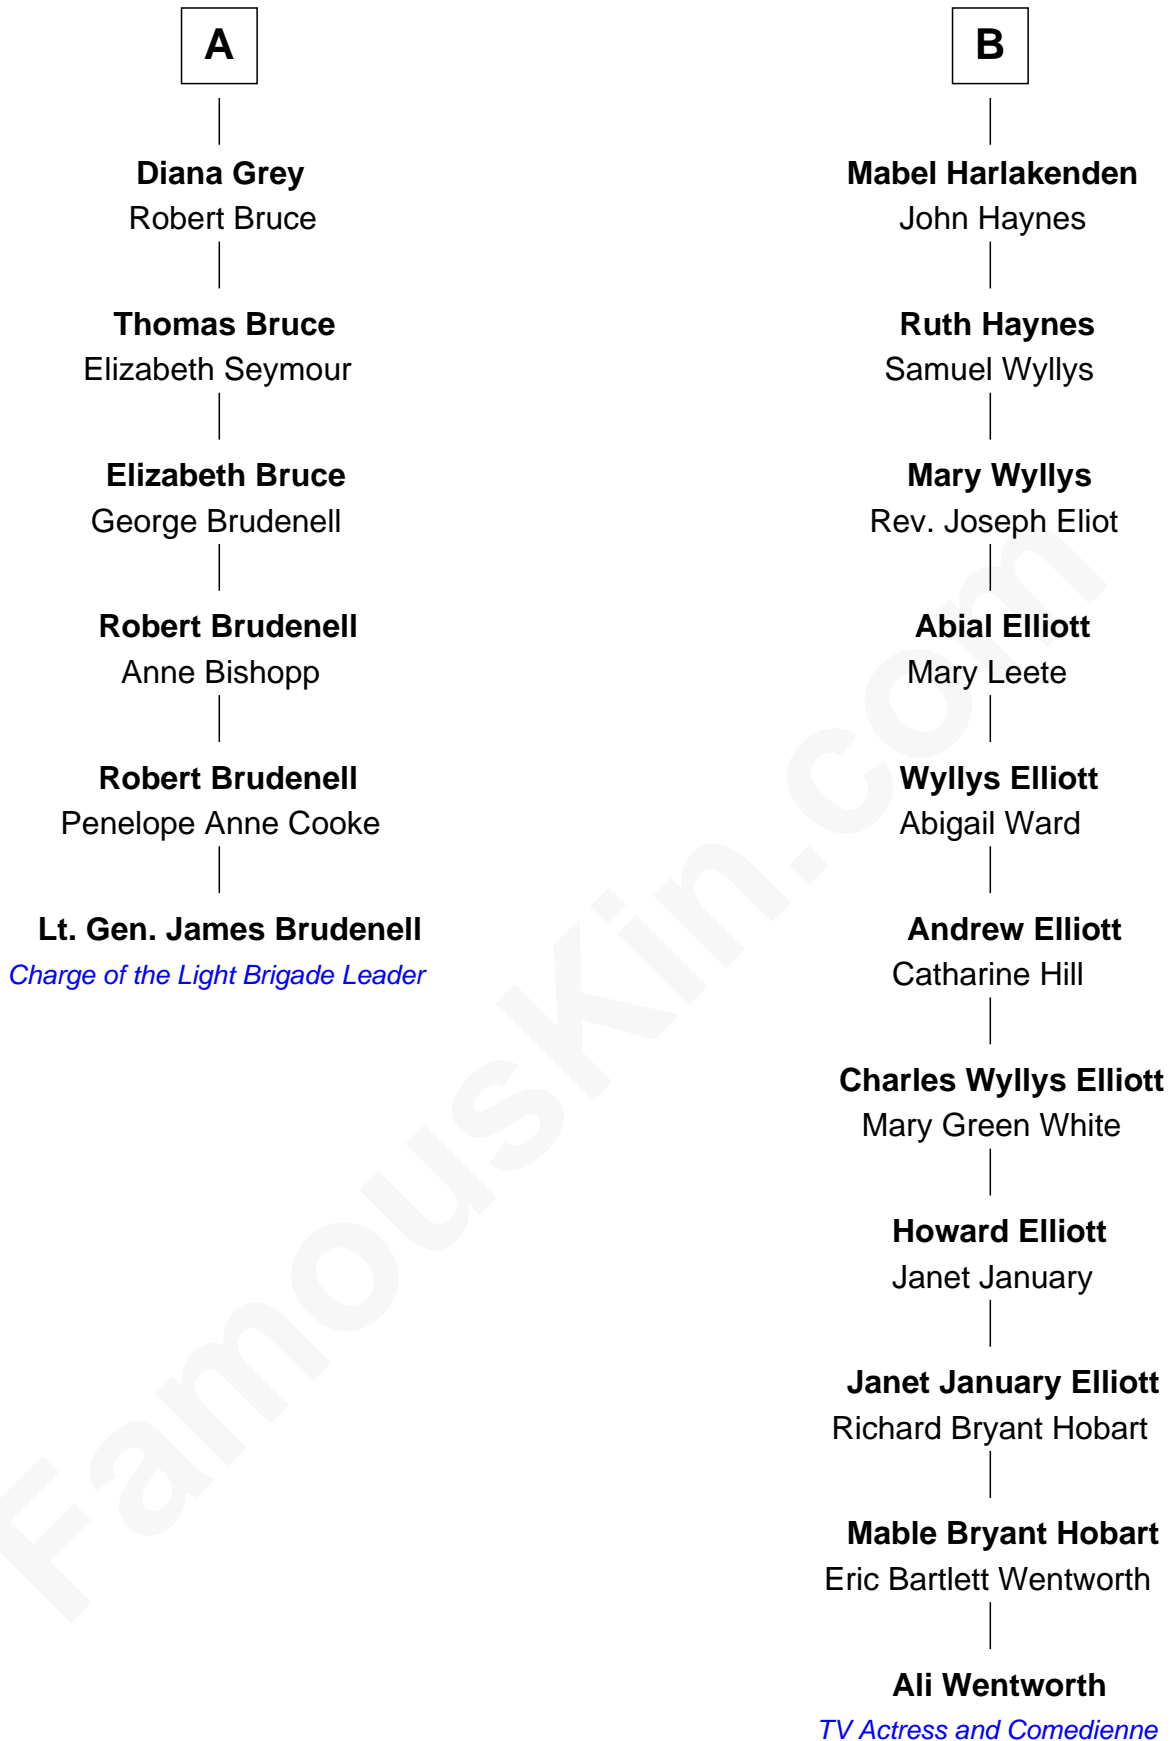

FamousKin.com Relationship Chart of

Lt. Gen. James Brudenell

Leader of the "Charge of the Light Brigade"

12th cousin 5 times removed of

Ali Wentworth

TV Actress and Comedienne

Sir Richard Neville

Alice Montagu

Ali Wentworth photo by [David Shankbone](#) (CC BY SA 3.0 DE)