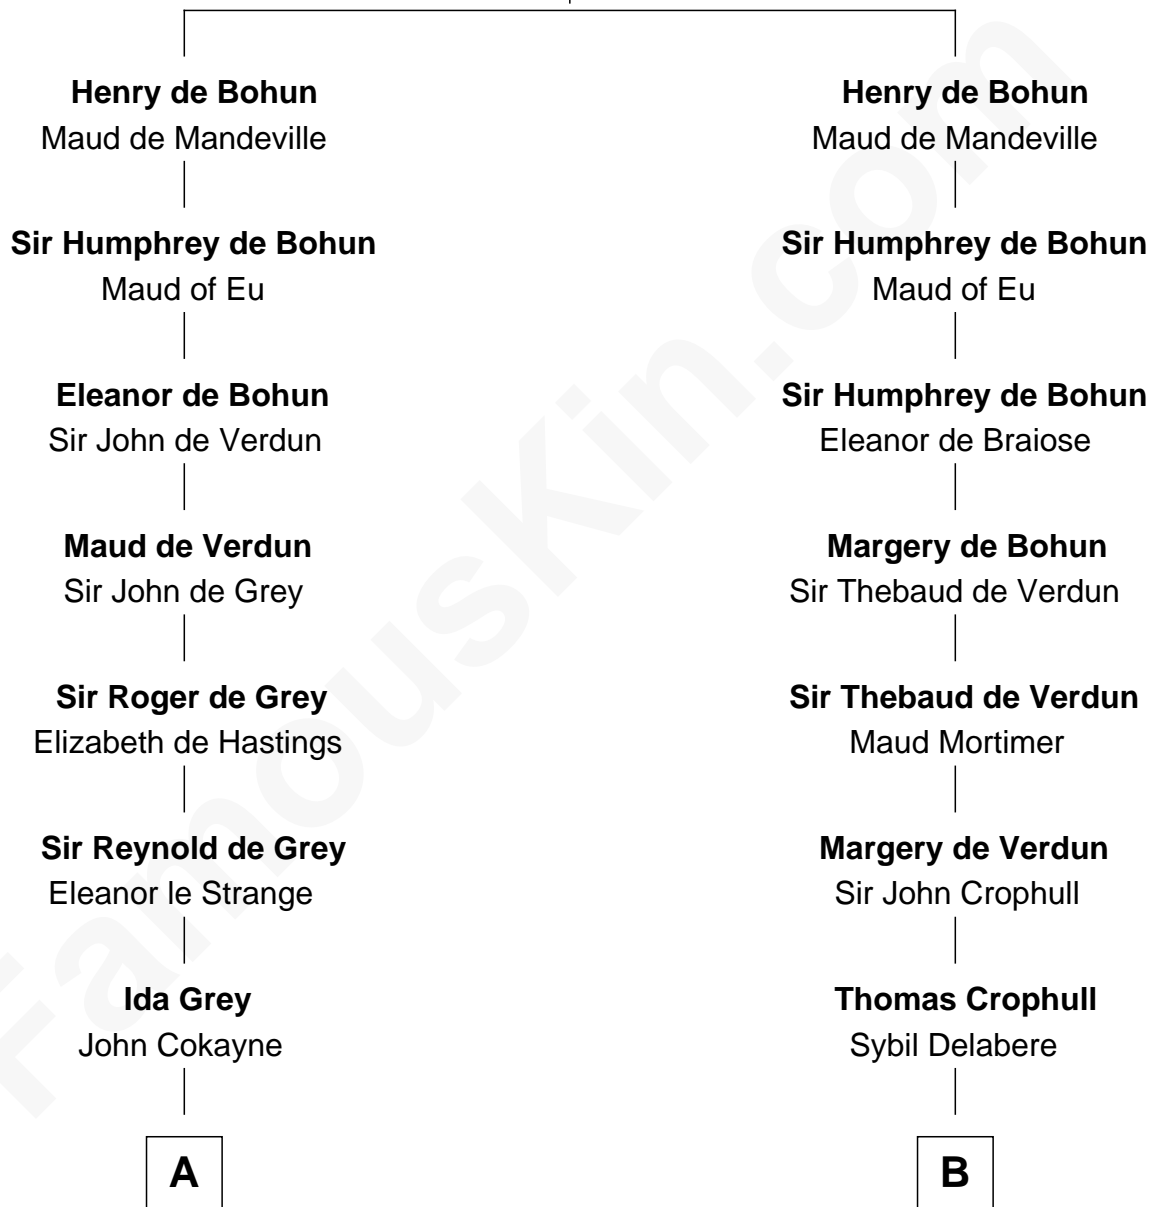

FamousKin.com

Relationship Chart of

Lt. Gen. James Brudenell

Leader of the "Charge of the Light Brigade"

20th cousin of

Button Gwinnett

Signer of the Declaration of Independence

Humphrey IV de Bohun

Margaret of Scotland

C

Elizabeth Bruce
George Brudenell

Robert Brudenell
Anne Bishopp

Robert Brudenell
Penelope Anne Cooke

Lt. Gen. James Brudenell
Charge of the Light Brigade Leader

D

George Gwinnett
Elizabeth Randle