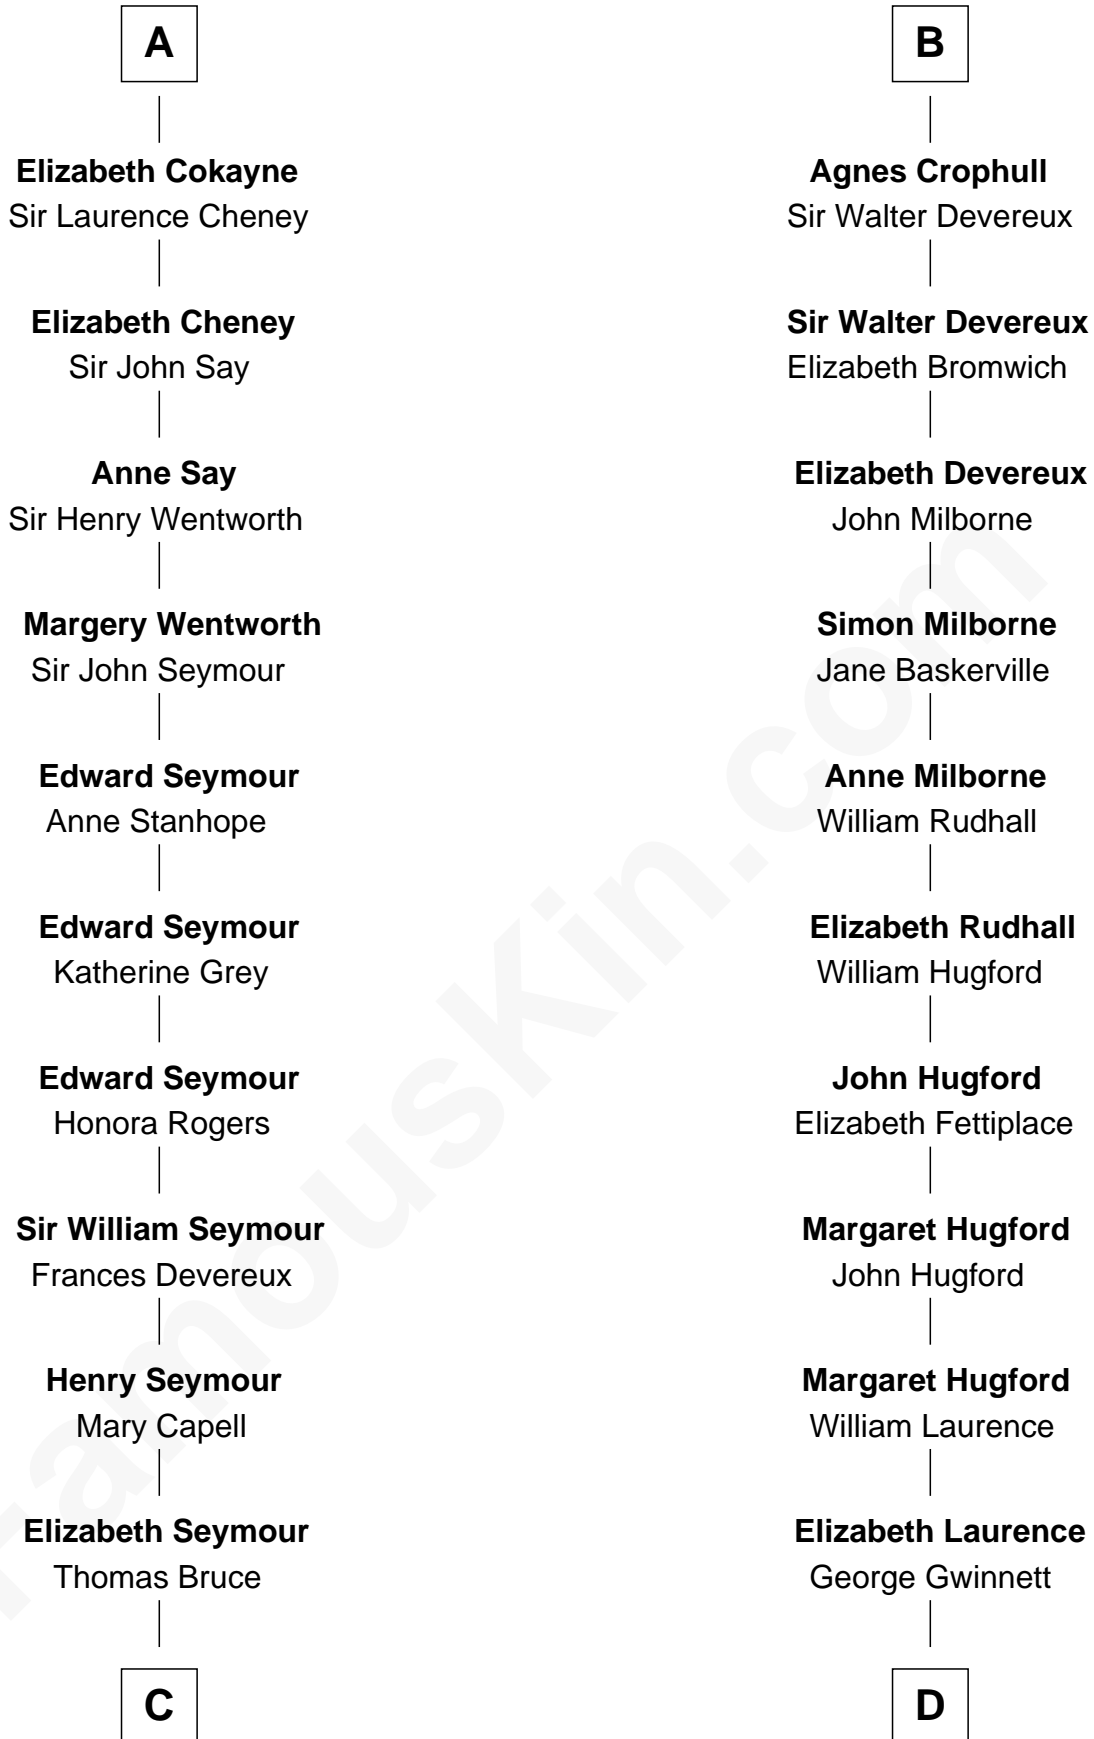

FamousKin.com

Relationship Chart of

Lt. Gen. James Brudenell

Leader of the "Charge of the Light Brigade"

20th cousin of

Button Gwinnett

Signer of the Declaration of Independence

Humphrey IV de Bohun

Margaret of Scotland

C

Elizabeth Bruce
George Brudenell

Robert Brudenell
Anne Bishopp

Robert Brudenell
Penelope Anne Cooke

Lt. Gen. James Brudenell
Charge of the Light Brigade Leader

D

George Gwinnett
Elizabeth Randle