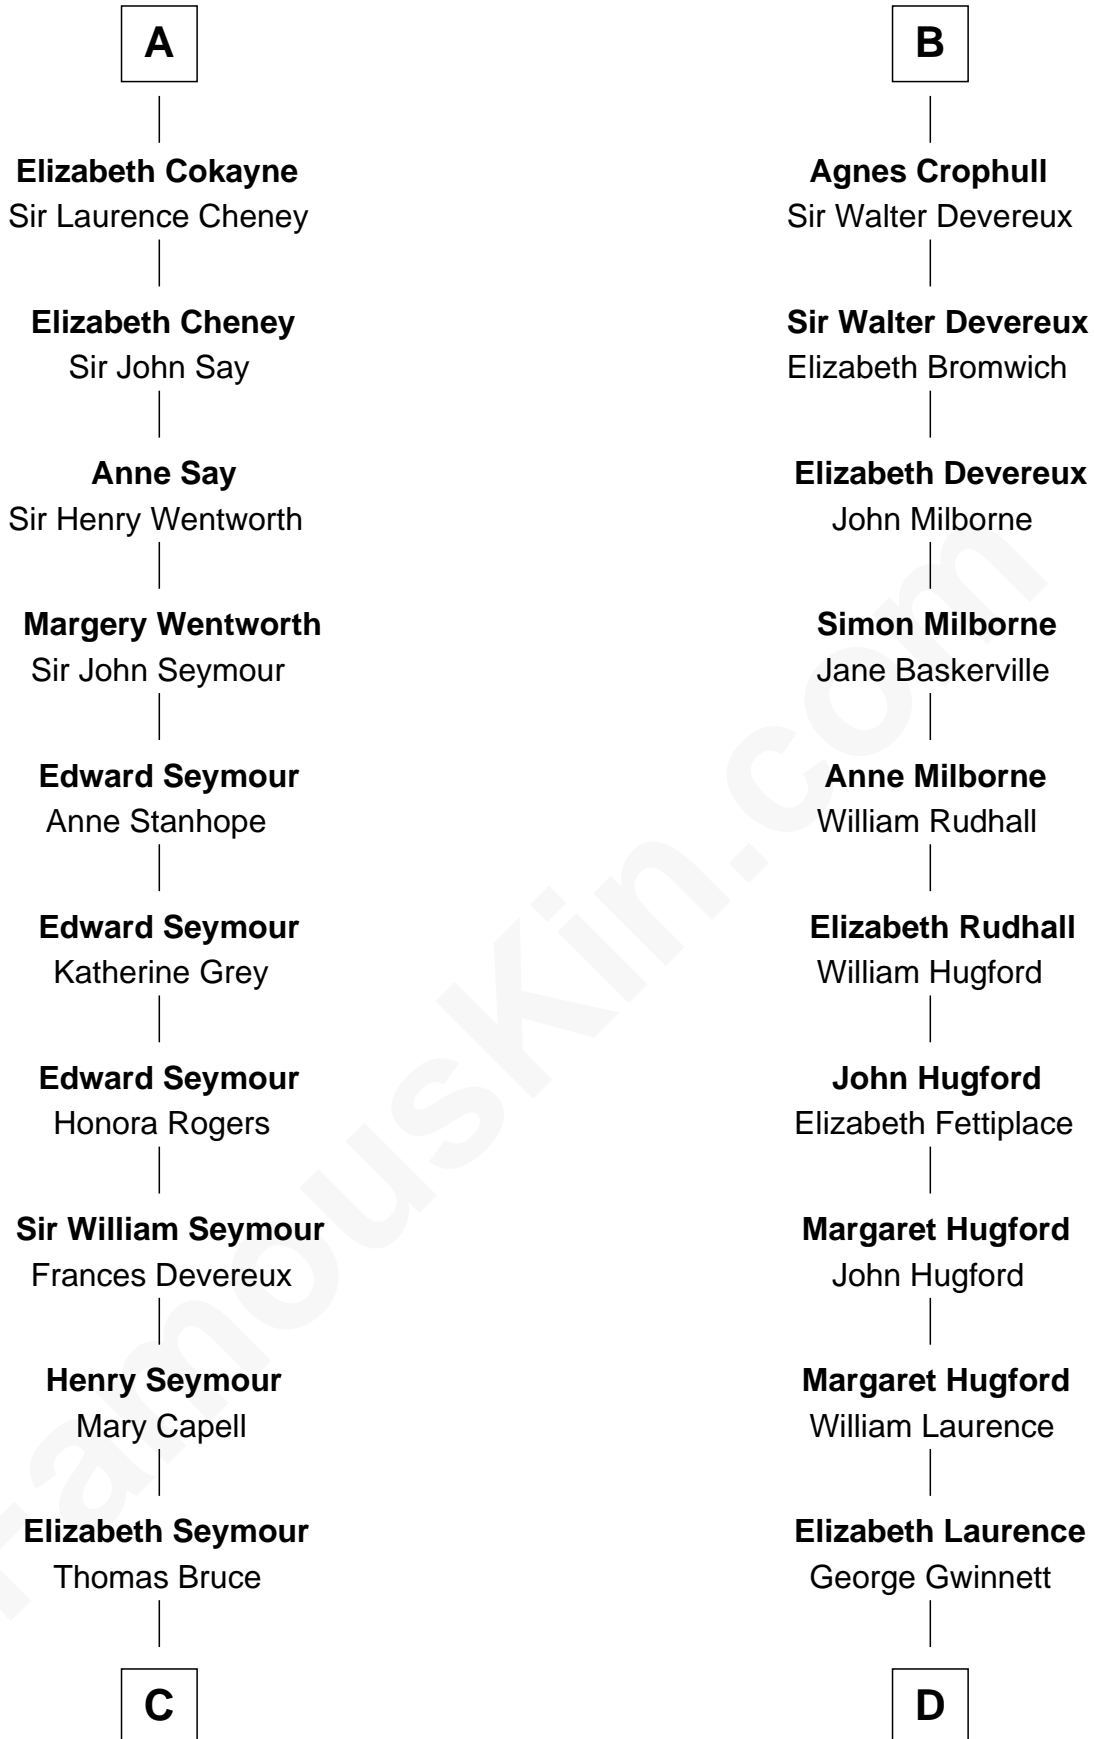

FamousKin.com Relationship Chart of

Lt. Gen. James Brudenell

Leader of the "Charge of the Light Brigade"

20th cousin of

Button Gwinnett

Signer of the Declaration of Independence

Henri de Eu
Maud de Warenne

C

Elizabeth Bruce
George Brudenell

Robert Brudenell
Anne Bishopp

Robert Brudenell
Penelope Anne Cooke

Lt. Gen. James Brudenell
Charge of the Light Brigade Leader

D

George Gwinnett
Elizabeth Randle

George Gwinnett
Elizabeth Coxe