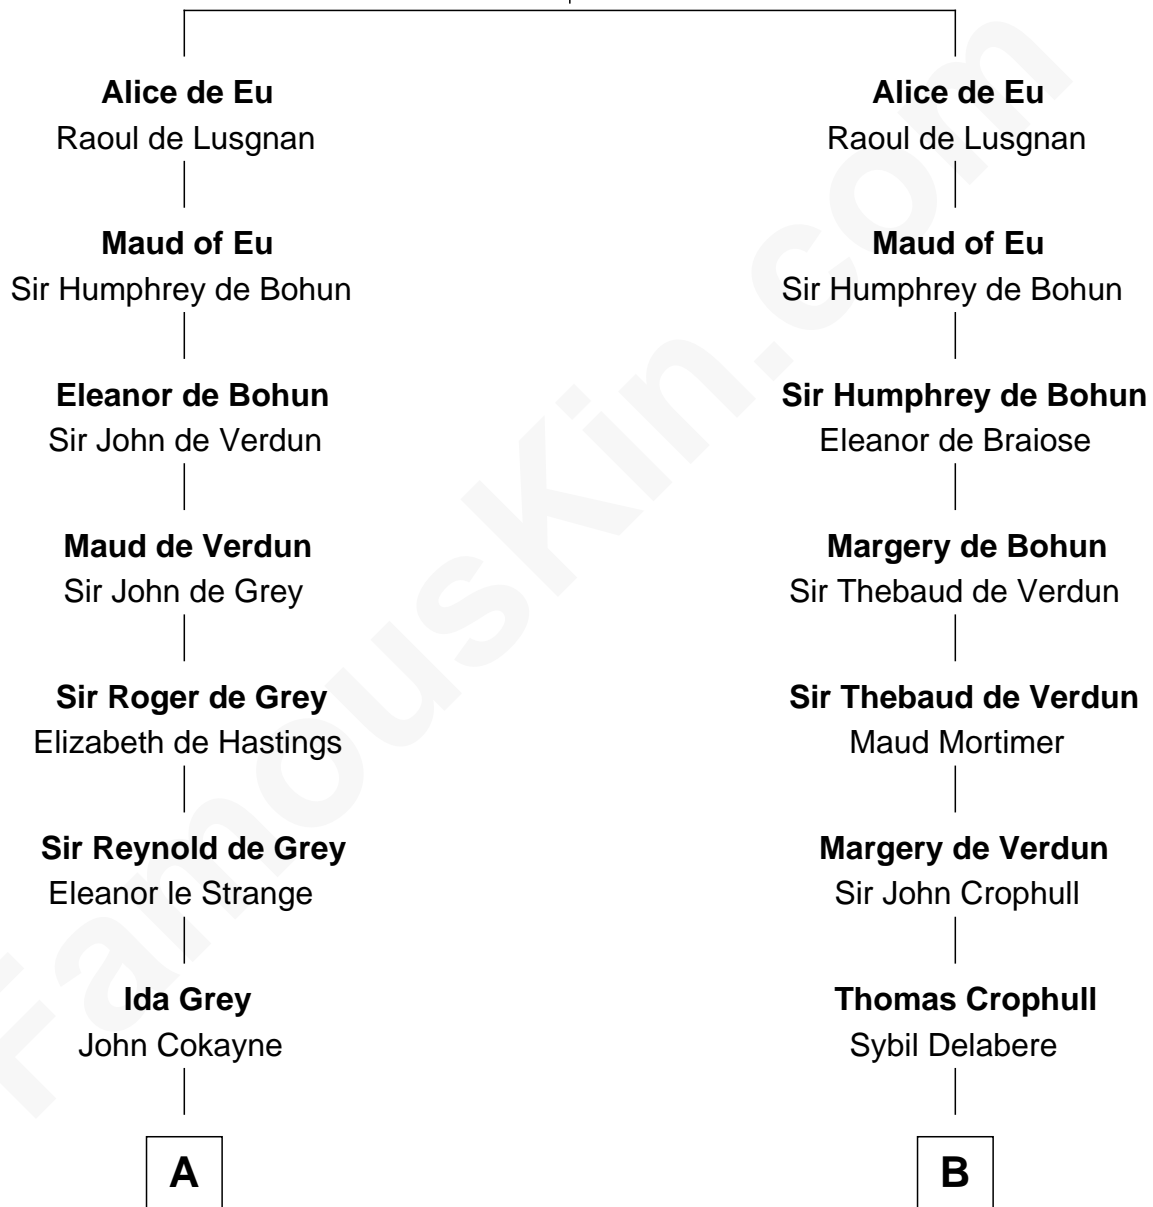

FamousKin.com Relationship Chart of

Lt. Gen. James Brudenell

Leader of the "Charge of the Light Brigade"

20th cousin of

Button Gwinnett

Signer of the Declaration of Independence

Henri de Eu
Maud de Warenne

C

Elizabeth Bruce
George Brudenell

Robert Brudenell
Anne Bishopp

Robert Brudenell
Penelope Anne Cooke

Lt. Gen. James Brudenell
Charge of the Light Brigade Leader

D

George Gwinnett
Elizabeth Randle

George Gwinnett
Elizabeth Coxe