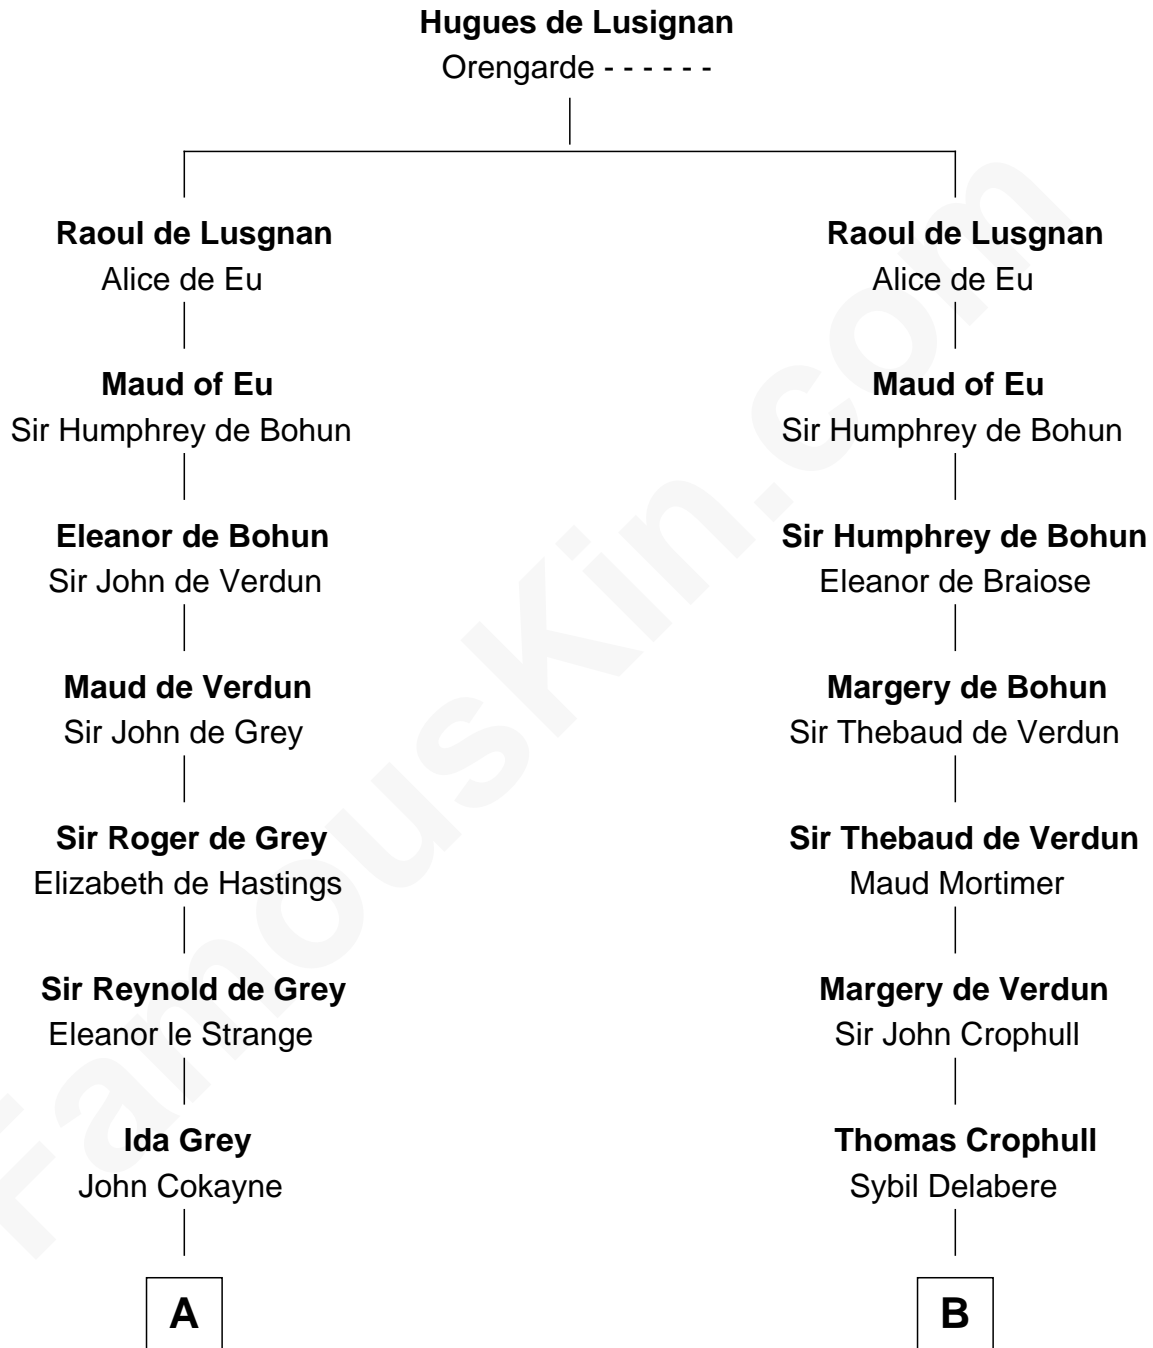

FamousKin.com

Relationship Chart of

Lt. Gen. James Brudenell

Leader of the "Charge of the Light Brigade"

20th cousin of

Button Gwinnett

Signer of the Declaration of Independence

C