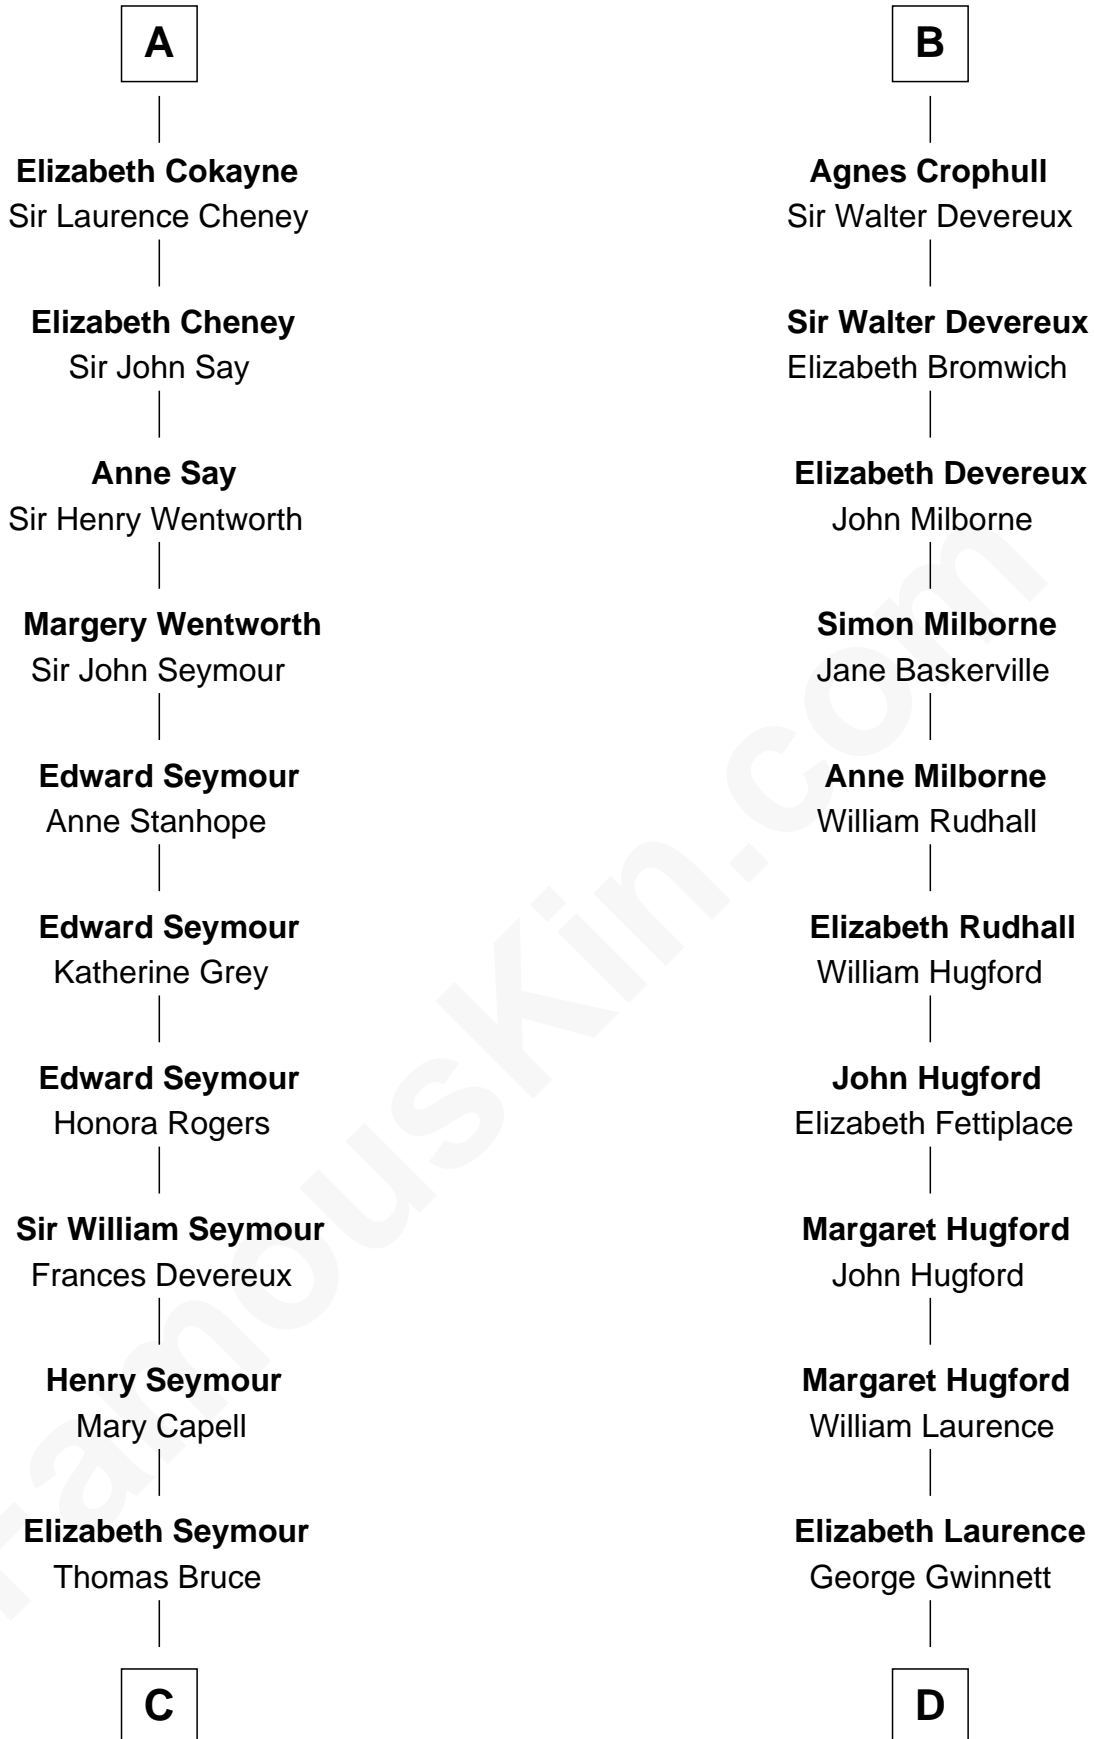

FamousKin.com

Relationship Chart of

Lt. Gen. James Brudenell

Leader of the "Charge of the Light Brigade"

20th cousin of

Button Gwinnett

Signer of the Declaration of Independence

C

Elizabeth Bruce
George Brudenell

Robert Brudenell
Anne Bishopp

Robert Brudenell
Penelope Anne Cooke

Lt. Gen. James Brudenell
Charge of the Light Brigade Leader

D

George Gwinnett
Elizabeth Randle

George Gwinnett
Elizabeth Coxe