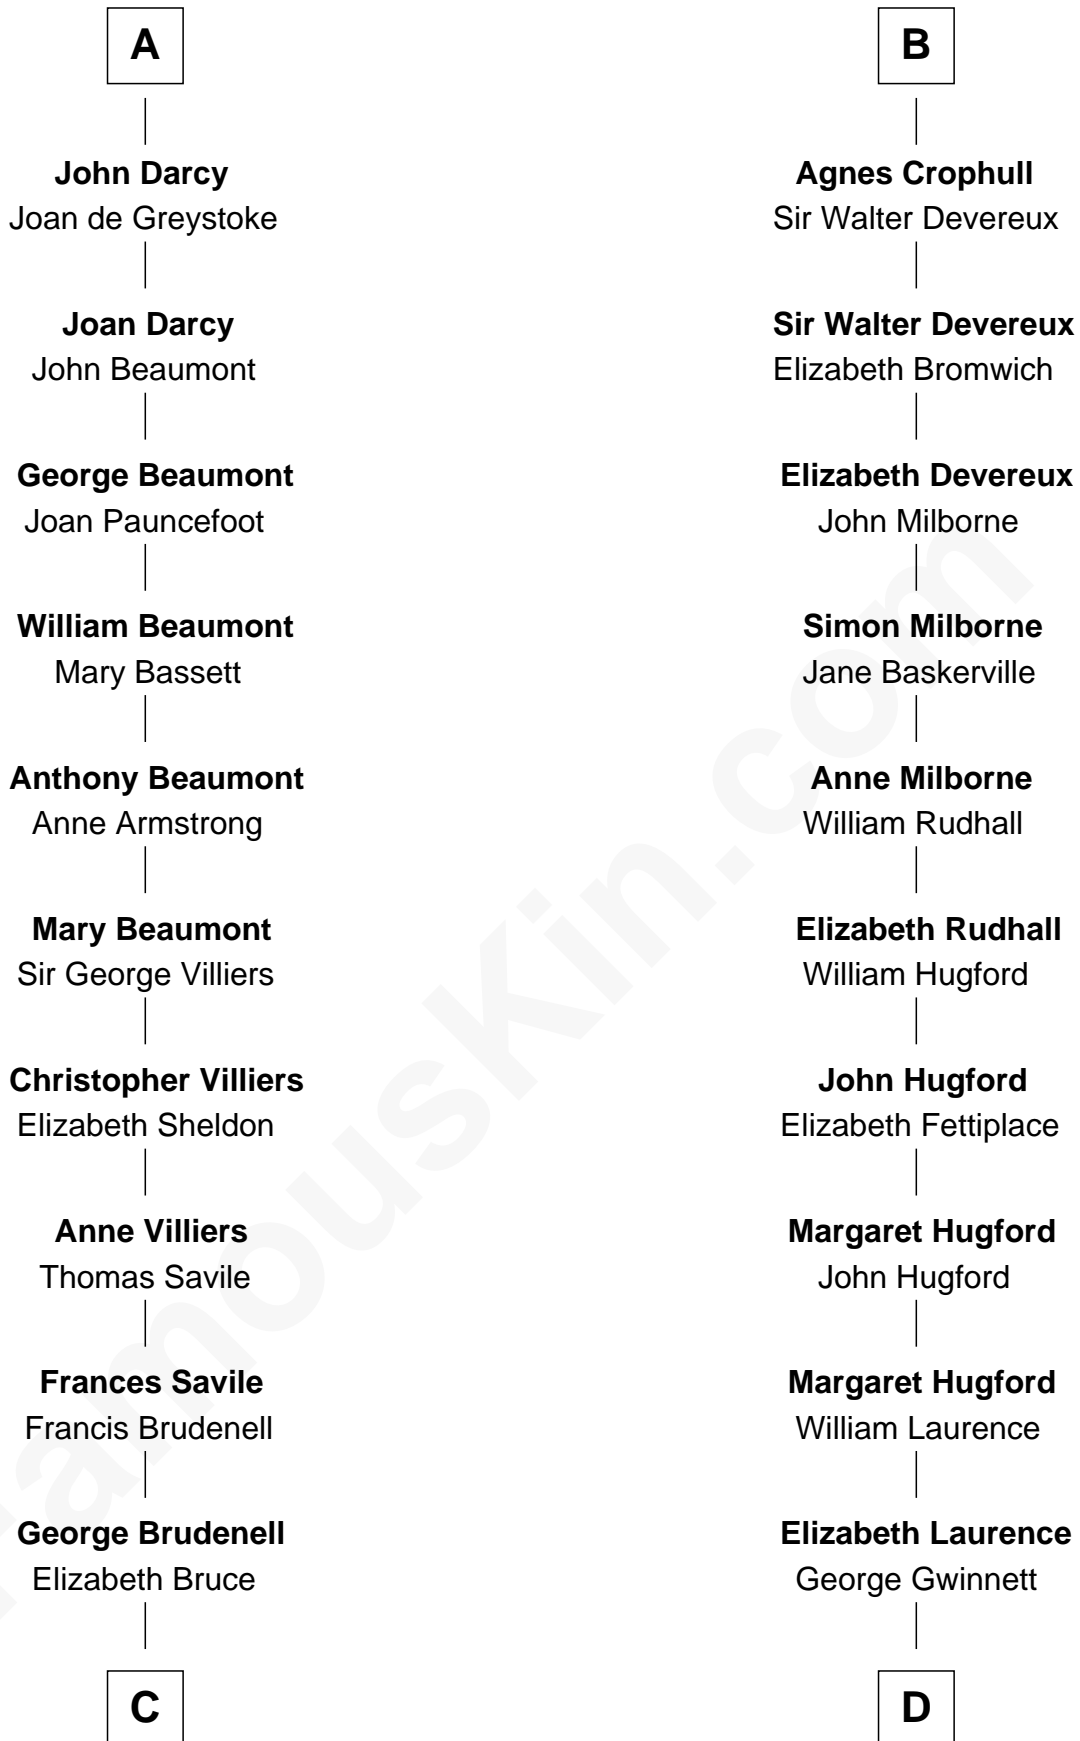

FamousKin.com

Relationship Chart of

Lt. Gen. James Brudenell

Leader of the "Charge of the Light Brigade"

19th cousin 1 time removed of

Button Gwinnett

Signer of the Declaration of Independence

C

Robert Brudenell

Anne Bishopp

Robert Brudenell

Penelope Anne Cooke

Lt. Gen. James Brudenell

Charge of the Light Brigade Leader

D

George Gwinnett