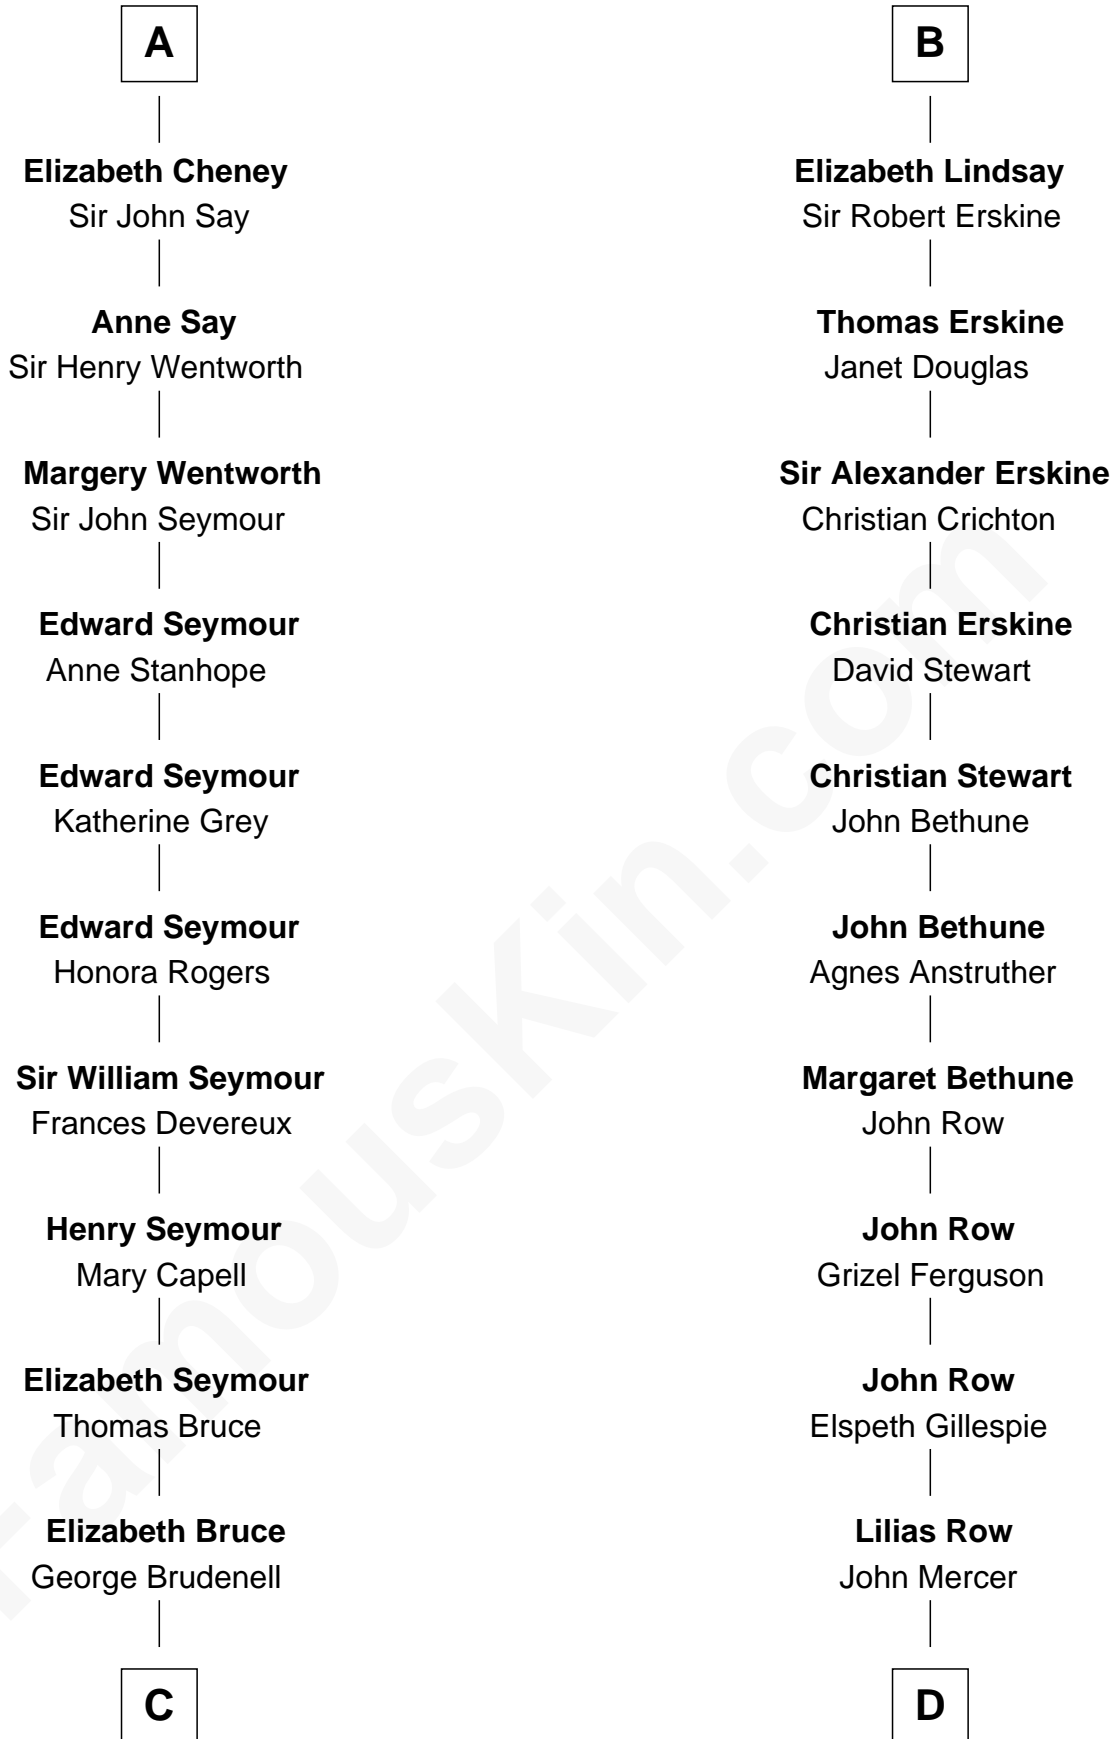

FamousKin.com Relationship Chart of

Lt. Gen. James Brudenell

Leader of the "Charge of the Light Brigade"

19th cousin of

General Hugh Mercer

American Revolution

David of Huntingdon

Maud of Chester

Thomas Mercer

Isabel Smith

William Mercer

Anne Munro

General Hugh Mercer

American Revolution

FamousKin.com